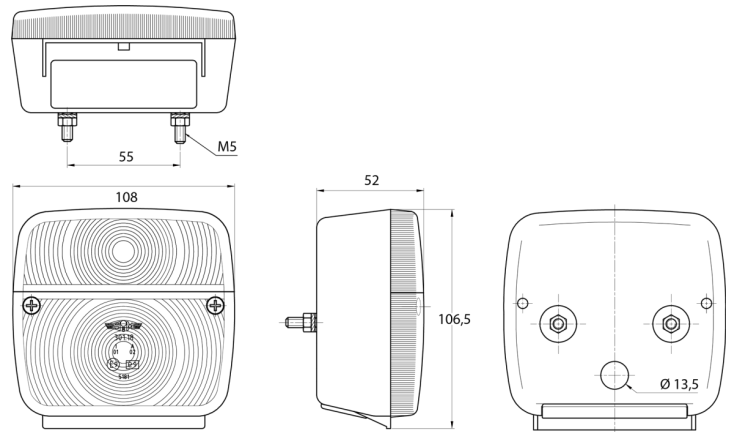

LIGHTS FRONT AND REAR

3118.1000150

Halogen rear light | left+right | 12-24V

EAN: 5414184565098

Specifications

Certification	ECE	Packing	POS packaging
Color	Amber/red	Socket	P21W-BA15s/P21/5W BAY15d
Colour of lens	Amber/red	Supplied with	Mounting screws
Connection	Grommet	Thickness mm	52 mm
Height mm	106.5 mm	To be ordered by	2
Length mm	108 mm	Type	Rear lights
Light source	Halogen	Weight (kg)	0,162 Kg
Mounting	Surface mount	With Direction indicator	Yes
Mounting side	Rear - Left & right	With Tail-Stop	Yes
Operating voltage	12V - 24V		