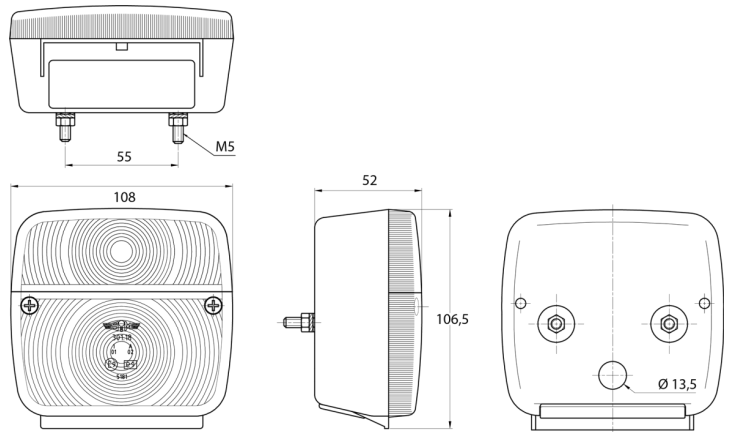

LIGHTS FRONT AND REAR

3118.1000150

Halogen rear light | left+right | 12-24V

EAN: 5414184565098

Specifications

Certification	ECE	Packing	POS packaging
Color	Amber/red	Socket	P21W-BA15s/P21/5W BAY15d
Colour of lens	Amber/red	Supplied with	Mounting screws
Connection	Grommet	Thickness mm	52 mm
Height mm	106.5 mm	To be ordered by	2
Length mm	108 mm	Type	Rear lights
Light source	Halogen	Weight (kg)	0,162 Kg
Mounting	Surface mount	With Direction indicator	Yes
Mounting side	Rear - Left & right	With Tail-Stop	Yes
Operating voltage	12V - 24V		