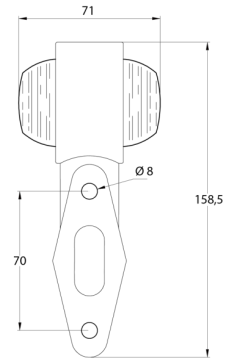

MARKERLIGHTS

3119.000000

Marker light | left+right | 12-24V | red/white

EAN: 5414184004931

Specifications

Certification	ECE R7
Color	Red/white
Colour of lens	Red/clear
Connection	Open cable ends
Functions	Outline marker 2 functions
Height mm	158,5 mm
Length mm	180,5 mm
Light source	Halogen

Mounting	Surface mount
Mounting side	Left & right
Packing	White box with label
Socket	R5W-BA15s
Thickness mm	71 mm
To be ordered by	2
Weight (kg)	0,195 Kg