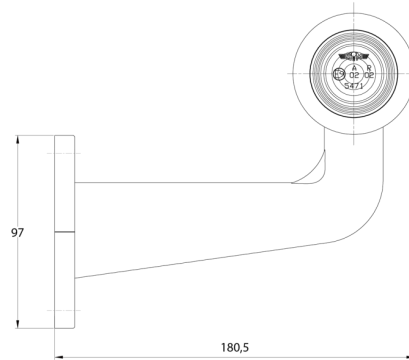

MARKERLIGHTS

3119.000000

Marker light | left+right | 12-24V | red/white

EAN: 5414184004931

Specifications

Certification	ECE R7
Color	Red/white
Colour of lens	Red/clear
Connection	Open cable ends
Functions	Outline marker 2 functions
Height mm	158,5 mm
Length mm	180,5 mm
Light source	Halogen

Mounting	Surface mount
Mounting side	Left & right
Packing	White box with label
Socket	R5W-BA15s
Thickness mm	71 mm
To be ordered by	2
Weight (kg)	0,195 Kg