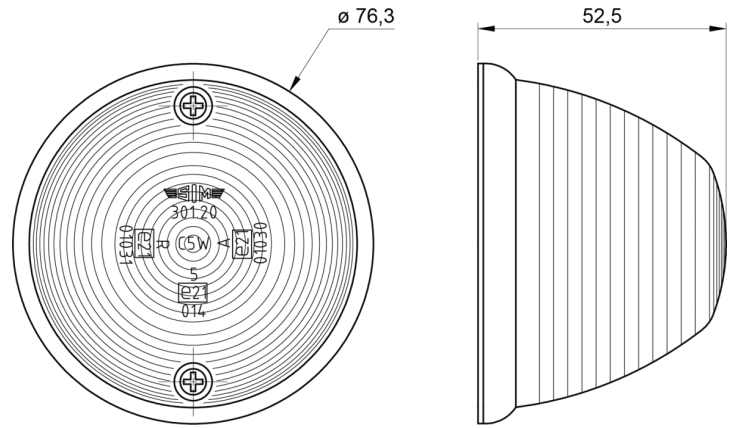

## Specifications

Certification	ECE R7	Light source	Halogen
Color	White	Mounting	Surface mount
Colour of lens	Clear	Mounting side	Front
Connection	N/A	Packing	Bulk
Diameter mm	76 mm	Socket	C5W (11x36) SV 8,5
Functions	Front end-outline light	To be ordered by	1
Height mm	52,5 mm	Weight (kg)	0,051 Kg