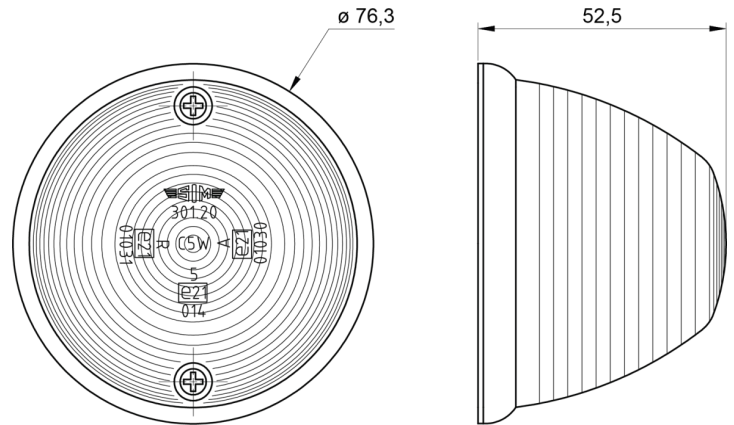

MARKERLIGHTS

3120.000000

Mushroom light | halogen | white

EAN: 5414184550117

Specifications

Certification	ECE R7	Light source	Halogen
Color	White	Mounting	Surface mount
Colour of lens	Clear	Mounting side	Front
Connection	N/A	Packing	Bulk
Diameter mm	76 mm	Socket	C5W (11x36) SV 8,5
Functions	Front end-outline light	To be ordered by	1
Height mm	52,5 mm	Weight (kg)	0,051 Kg