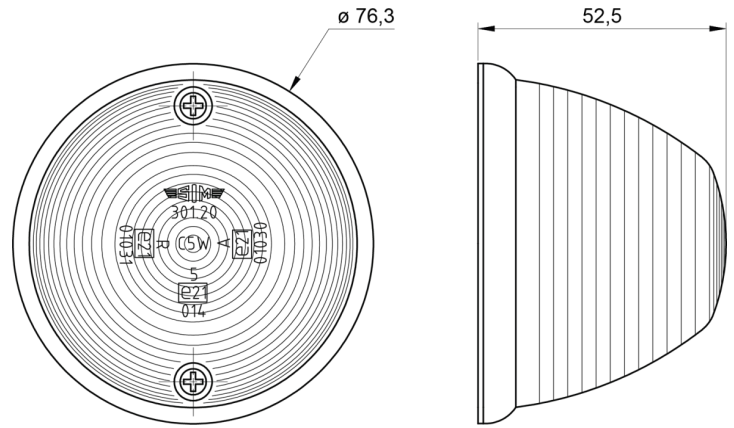

MARKERLIGHTS

3120.000000

Mushroom light | halogen | white

EAN: 5414184550117

Specifications

Certification	ECE R7	Light source	Halogen
Color	White	Mounting	Surface mount
Colour of lens	Clear	Mounting side	Front
Connection	N/A	Packing	Bulk
Diameter mm	76 mm	Socket	C5W (11x36) SV 8,5
Functions	Front end-outline light	To be ordered by	1
Height mm	52,5 mm	Weight (kg)	0,051 Kg