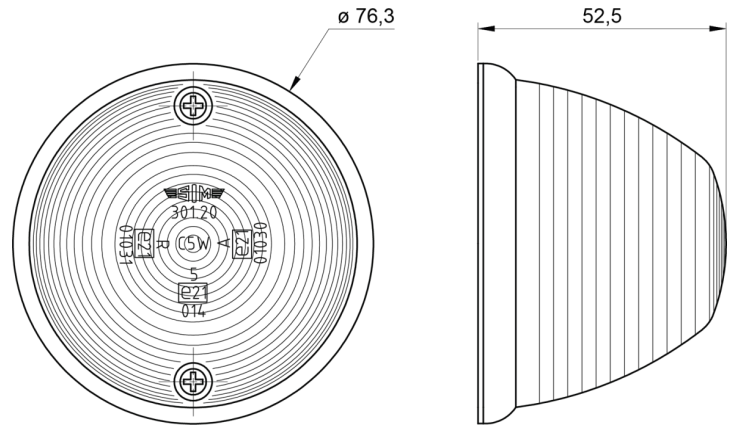

## Specifications

Certification	ECE R7	Light source	Halogen
Color	White	Mounting	Surface mount
Colour of lens	Clear	Mounting side	Front
Connection	N/A	Packing	Bulk
Diameter mm	76 mm	Socket	C5W (11x36) SV 8,5
Functions	Front end-outline light	To be ordered by	1
Height mm	52,5 mm	Weight (kg)	0,051 Kg