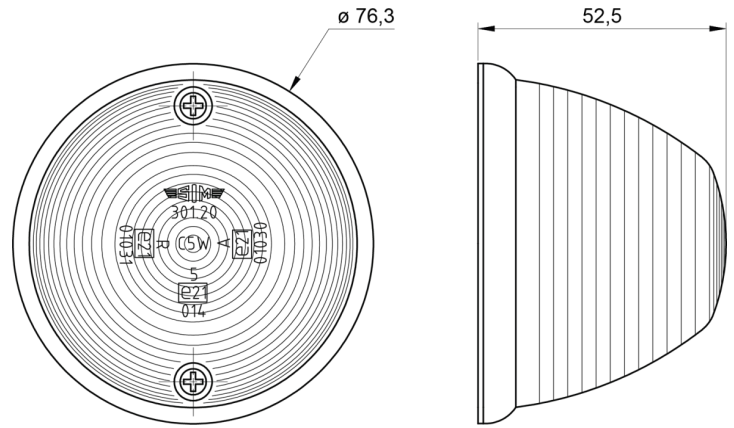

# MARKERLIGHTS

3120.0000100

Mushroom light | halogen | amber

EAN: 5414184550124

## Specifications

Certification	ECE R91	Light source	Halogen
Color	Amber	Mounting	Surface mount
Colour of lens	Amber	Mounting side	Side
Connection	N/A	Packing	Bulk
Diameter mm	76 mm	Socket	C5W (11x36) SV 8,5
Functions	Side position marker	To be ordered by	1
Height mm	52,5 mm	Weight (kg)	0,051 Kg