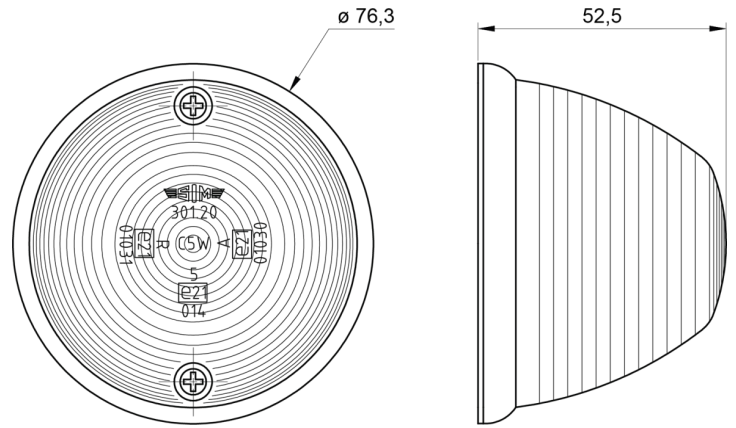

MARKERLIGHTS

3120.0000200

Mushroom light | halogen | red

EAN: 5414184550131

Specifications

| | | | |
|----------------|-----------------------|------------------|--------------------|
| Certification | ECE R7 | Light source | Halogen |
| Color | Red | Mounting | Surface mount |
| Colour of lens | Red | Mounting side | Rear |
| Connection | N/A | Packing | Bulk |
| Diameter mm | 76 mm | Socket | C5W (11x36) SV 8,5 |
| Functions | Rear end-outline lamp | To be ordered by | 1 |
| Height mm | 52,5 mm | Weight (kg) | 0,051 Kg |