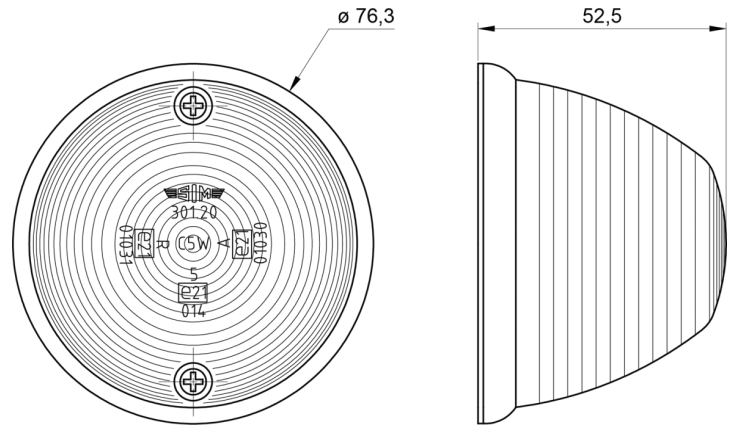

MARKERLIGHTS

3120.0000200

Mushroom light | halogen | red

EAN: 5414184550131

Specifications

Certification	ECE R7	Light source	Halogen
Color	Red	Mounting	Surface mount
Colour of lens	Red	Mounting side	Rear
Connection	N/A	Packing	Bulk
Diameter mm	76 mm	Socket	C5W (11x36) SV 8,5
Functions	Rear end-outline lamp	To be ordered by	1
Height mm	52,5 mm	Weight (kg)	0,051 Kg