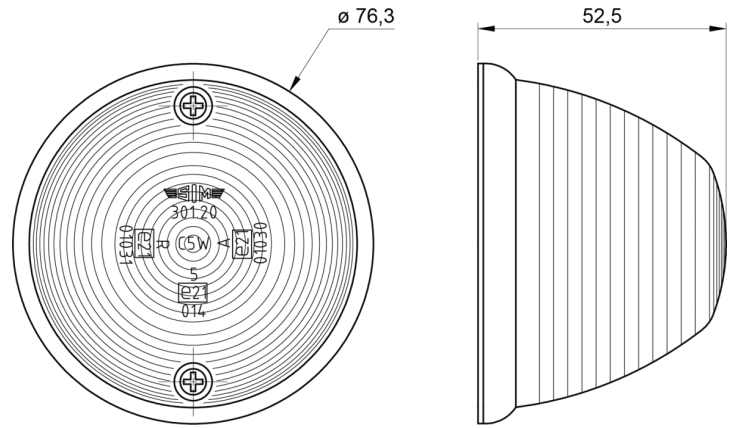

MARKERLIGHTS

3120.0000200

Mushroom light | halogen | red

EAN: 5414184550131

Specifications

| | | | |
|----------------|-----------------------|------------------|--------------------|
| Certification | ECE R7 | Light source | Halogen |
| Color | Red | Mounting | Surface mount |
| Colour of lens | Red | Mounting side | Rear |
| Connection | N/A | Packing | Bulk |
| Diameter mm | 76 mm | Socket | C5W (11x36) SV 8,5 |
| Functions | Rear end-outline lamp | To be ordered by | 1 |
| Height mm | 52,5 mm | Weight (kg) | 0,051 Kg |