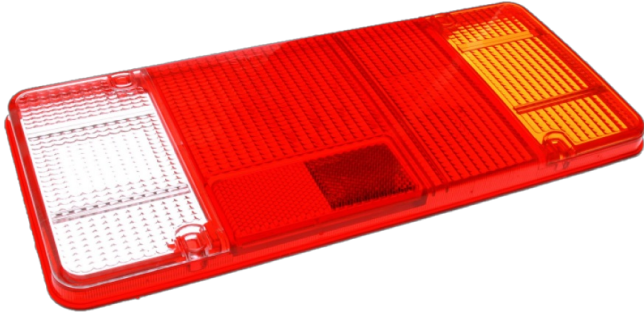

REPLACEMENT GLASSES REAR LIGHTS

3121.0000010

Replacement lens for 3121

EAN: 5414184540118

Specifications

Color	Red/white	To be ordered by	1
Colour of lens	Amber/red/white	Weight (kg)	0,195 Kg
Mounting side	Right	With Direction indicator	Yes
Packing	Bag	With Reversing light	Yes
Specifically suitable for	3121	With Tail-Stop	Yes