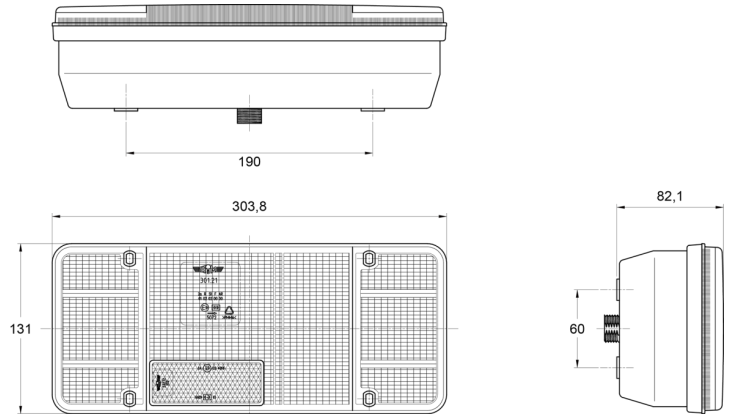

## Specifications

Certification	ECE	Packing	POS packaging
Color	Amber/red/white	Socket	P21W-BA15s/R5W-BA15s
Colour of lens	Amber/red/white	Supplied with	Mounting screws
Connection	Open cable ends	Thickness mm	82 mm
Height mm	131 mm	To be ordered by	1
Length mm	304 mm	Type	Rear lights
Length of cable (m)	0,20 m	Weight (kg)	0,785 Kg
Light source	Halogen	With Direction indicator	Yes
Mounting	Surface mount	With Reversing light	Yes
Mounting side	Rear - Right	With Tail-Stop	Yes
Operating voltage	12V - 24V	Without triangular reflector	Yes