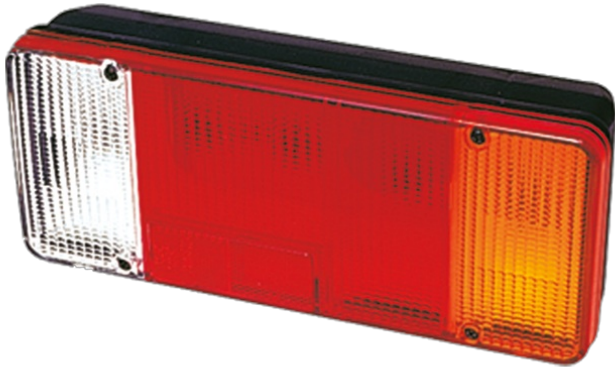

LIGHTS FRONT AND REAR

3121.1000000

Rear light | right | 12-24V

EAN: 5414184560772

Specifications

Certification	ECE	Packing	POS packaging
Color	Amber/red/white	Socket	P21W-BA15s/R5W-BA15s
Colour of lens	Amber/red/white	Supplied with	Mounting screws
Connection	Open cable ends	Thickness mm	82 mm
Height mm	131 mm	To be ordered by	1
Length mm	304 mm	Type	Rear lights
Length of cable (m)	0,20 m	Weight (kg)	0,785 Kg
Light source	Halogen	With Direction indicator	Yes
Mounting	Surface mount	With Reversing light	Yes
Mounting side	Rear - Right	With Tail-Stop	Yes
Operating voltage	12V - 24V	Without triangular reflector	Yes