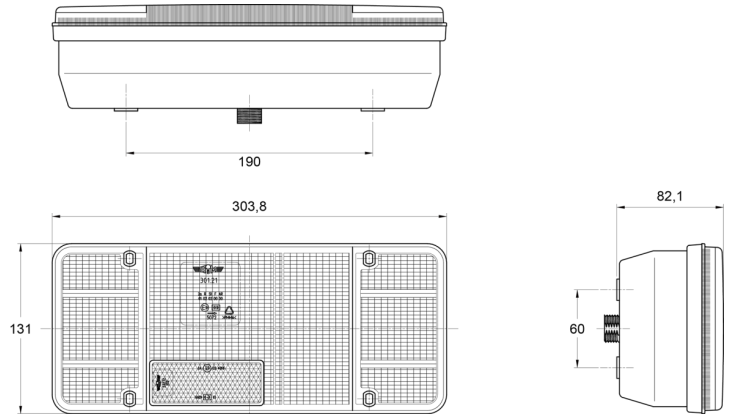

LIGHTS FRONT AND REAR

3121.1000000

Rear light | right | 12-24V

EAN: 5414184560772

Specifications

Certification	ECE	Packing	POS packaging
Color	Amber/red/white	Socket	P21W-BA15s/R5W-BA15s
Colour of lens	Amber/red/white	Supplied with	Mounting screws
Connection	Open cable ends	Thickness mm	82 mm
Height mm	131 mm	To be ordered by	1
Length mm	304 mm	Type	Rear lights
Length of cable (m)	0,20 m	Weight (kg)	0,785 Kg
Light source	Halogen	With Direction indicator	Yes
Mounting	Surface mount	With Reversing light	Yes
Mounting side	Rear - Right	With Tail-Stop	Yes
Operating voltage	12V - 24V	Without triangular reflector	Yes