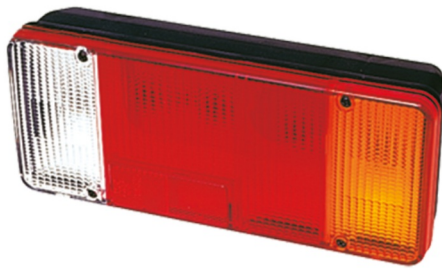

LIGHTS FRONT AND REAR

3121.1000000

Rear light | right | 12-24V

EAN: 5414184560772

Specifications

Certification	ECE	Packing	POS packaging
Color	Amber/red/white	Socket	P21W-BA15s/R5W-BA15s
Colour of lens	Amber/red/white	Supplied with	Mounting screws
Connection	Open cable ends	Thickness mm	82 mm
Height mm	131 mm	To be ordered by	1
Length mm	304 mm	Type	Rear lights
Length of cable (m)	0,20 m	Weight (kg)	0,785 Kg
Light source	Halogen	With Direction indicator	Yes
Mounting	Surface mount	With Reversing light	Yes
Mounting side	Rear - Right	With Tail-Stop	Yes
Operating voltage	12V - 24V	Without triangular reflector	Yes