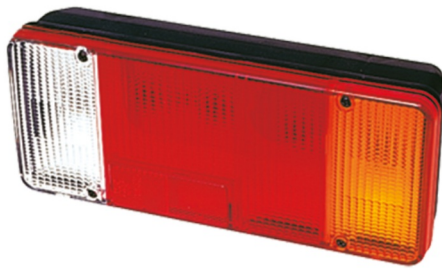

# LIGHTS FRONT AND REAR

3121.1000000

Rear light | right | 12-24V

EAN: 5414184560772

## Specifications

Certification	ECE	Packing	POS packaging
Color	Amber/red/white	Socket	P21W-BA15s/R5W-BA15s
Colour of lens	Amber/red/white	Supplied with	Mounting screws
Connection	Open cable ends	Thickness mm	82 mm
Height mm	131 mm	To be ordered by	1
Length mm	304 mm	Type	Rear lights
Length of cable (m)	0,20 m	Weight (kg)	0,785 Kg
Light source	Halogen	With Direction indicator	Yes
Mounting	Surface mount	With Reversing light	Yes
Mounting side	Rear - Right	With Tail-Stop	Yes
Operating voltage	12V - 24V	Without triangular reflector	Yes