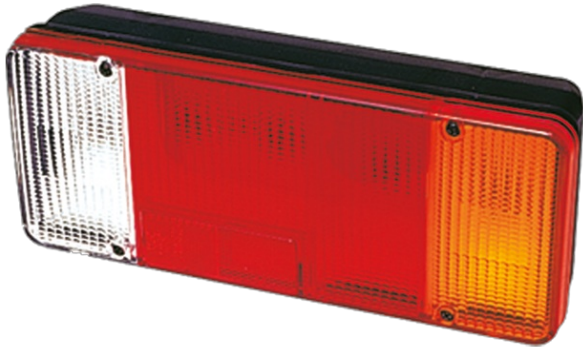

LIGHTS FRONT AND REAR

3121.1000000

Rear light | right | 12-24V

EAN: 5414184560772

Specifications

Certification	ECE
Color	Amber/red/white
Colour of lens	Amber/red/white
Connection	Open cable ends
Height mm	131 mm
Length mm	304 mm
Length of cable (m)	0,2 m
Light source	Halogen
Mounting	Surface mount
Mounting side	Rear - Right
Operating voltage	12V - 24V

Packing	POS packaging
Socket	P21W-BA15s/R5W-BA15s
Supplied with	Mounting screws
Thickness mm	82 mm
To be ordered by	1
Type	Rear lights
Weight (kg)	0,78 Kg
With Direction indicator	Yes
With Reversing light	Yes
With Tail-Stop	Yes
With no triangular reflector	Yes