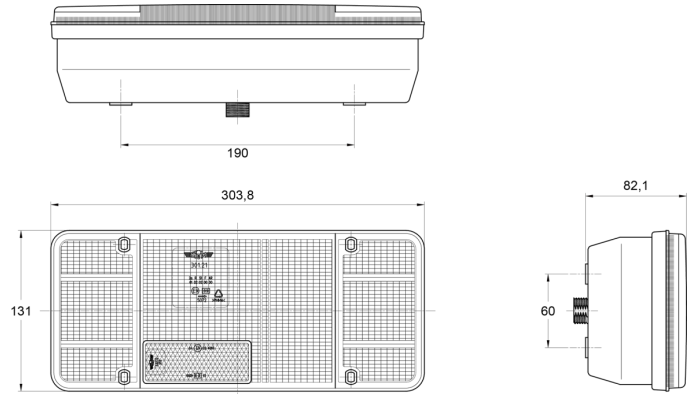

LIGHTS FRONT AND REAR

3121.1000000

Rear light | right | 12-24V

EAN: 5414184560772

Specifications

Certification	ECE
Color	Amber/red/white
Colour of lens	Amber/red/white
Connection	Open cable ends
Height mm	131 mm
Length mm	304 mm
Length of cable (m)	0,2 m
Light source	Halogen
Mounting	Surface mount
Mounting side	Rear - Right
Operating voltage	12V - 24V

Packing	POS packaging
Socket	P21W-BA15s/R5W-BA15s
Supplied with	Mounting screws
Thickness mm	82 mm
To be ordered by	1
Type	Rear lights
Weight (kg)	0,78 Kg
With Direction indicator	Yes
With Reversing light	Yes
With Tail-Stop	Yes
With no triangular reflector	Yes