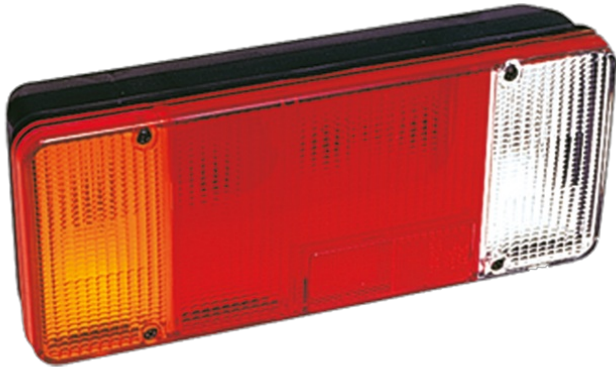

# LIGHTS FRONT AND REAR

3121.1000200

Rear light | left | 12V

EAN: 5414184560796

## Specifications

Certification	ECE	Packing	POS packaging
Color	Amber/red/white	Socket	P21W-BA15s/R5W-BA15s
Colour of lens	Amber/red/white	Supplied with	Mounting screws
Connection	Open cable ends	Thickness mm	82 mm
Height mm	131 mm	To be ordered by	1
Length mm	304 mm	Type	Rear lights
Length of cable (m)	0,20 m	Weight (kg)	0,785 Kg
Light source	Halogen	With Direction indicator	Yes
Mounting	Surface mount	With Reversing light	Yes
Mounting side	Rear - Left	With Tail-Stop	Yes
Operating voltage	12V	Without triangular reflector	Yes