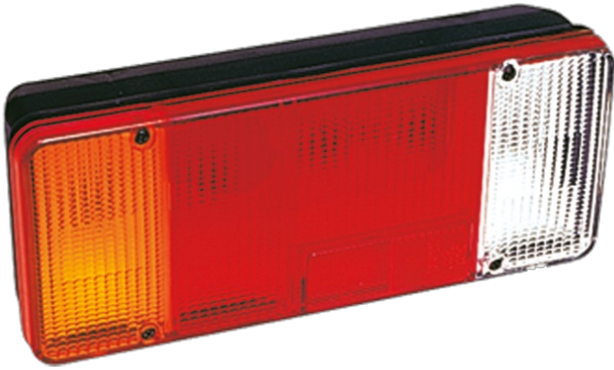

# LIGHTS FRONT AND REAR

3121.1000200

Rear light | left | 12V

EAN: 5414184560796

## Specifications

Certification	ECE	Packing	POS packaging
Color	Amber/red/white	Socket	P21W-BA15s/R5W-BA15s
Colour of lens	Amber/red/white	Supplied with	Mounting screws
Connection	Open cable ends	Thickness mm	82 mm
Height mm	131 mm	To be ordered by	1
Length mm	304 mm	Type	Rear lights
Length of cable (m)	0,20 m	Weight (kg)	0,785 Kg
Light source	Halogen	With Direction indicator	Yes
Mounting	Surface mount	With Reversing light	Yes
Mounting side	Rear - Left	With Tail-Stop	Yes
Operating voltage	12V	Without triangular reflector	Yes