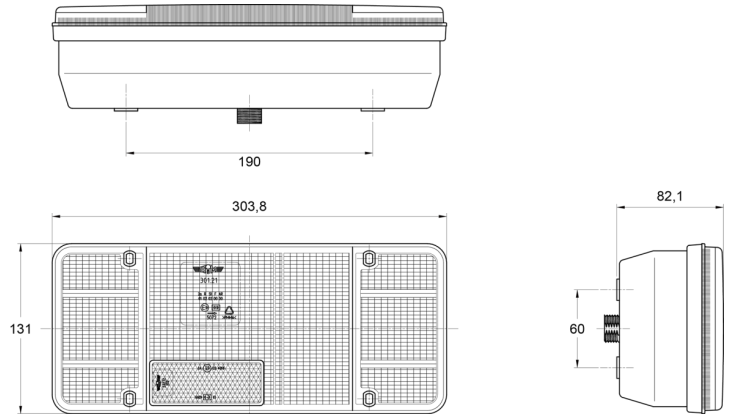

LIGHTS FRONT AND REAR

3121.1000200

Rear light | left | 12V-24V

EAN: 5414184560796

Specifications

Certification	ECE	Packing	POS packaging
Color	Amber/red/white	Socket	P21W-BA15s/R5W-BA15s
Colour of lens	Amber/red/white	Supplied with	Mounting screws
Connection	Open cable ends	Thickness mm	82 mm
Height mm	131 mm	To be ordered by	1
Length mm	304 mm	Type	Rear lights
Length of cable (m)	0,20 m	Weight (kg)	0,785 Kg
Light source	Halogen	With Direction indicator	Yes
Mounting	Surface mount	With Reversing light	Yes
Mounting side	Rear - Left	With Tail-Stop	Yes
Operating voltage	12V - 24V	Without triangular reflector	Yes