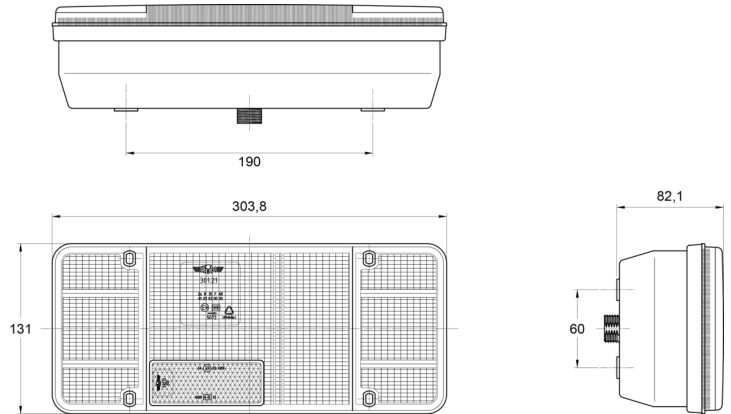

LIGHTS FRONT AND REAR

3121.4000000

Rear light | right | 12-24V

EAN: 5414184017856

Specifications

Certification	ECE	Supplied with	Mounting screws
Color	Amber/red/white	Thickness mm	82 mm
Colour of lens	Amber/red/white	To be ordered by	1
Connection	Universal with cable gland	Type	Rear lights
Height mm	131 mm	Weight (kg)	0,750 Kg
Length mm	304 mm	With Direction indicator	Yes
Light source	Halogen	With Reversing light	Yes
Mounting	Surface mount	With Tail-Stop	Yes
Mounting side	Rear - Right	Without triangular reflector	Yes
Operating voltage	12V - 24V		
Packing	POS packaging		
Socket	P21W-BA15s/R5W-BA15s		