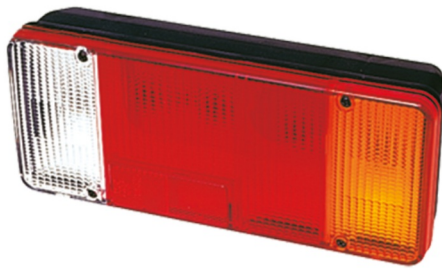

# LIGHTS FRONT AND REAR

3121.4000000

Rear light | right | 12-24V

EAN: 5414184017856

## Specifications

Certification	ECE	Supplied with	Mounting screws
Color	Amber/red/white	Thickness mm	82 mm
Colour of lens	Amber/red/white	To be ordered by	1
Connection	Universal with cable gland	Type	Rear lights
Height mm	131 mm	Weight (kg)	0,750 Kg
Length mm	304 mm	With Direction indicator	Yes
Light source	Halogen	With Reversing light	Yes
Mounting	Surface mount	With Tail-Stop	Yes
Mounting side	Rear - Right	Without triangular reflector	Yes
Operating voltage	12V - 24V		
Packing	POS packaging		
Socket	P21W-BA15s/R5W-BA15s		