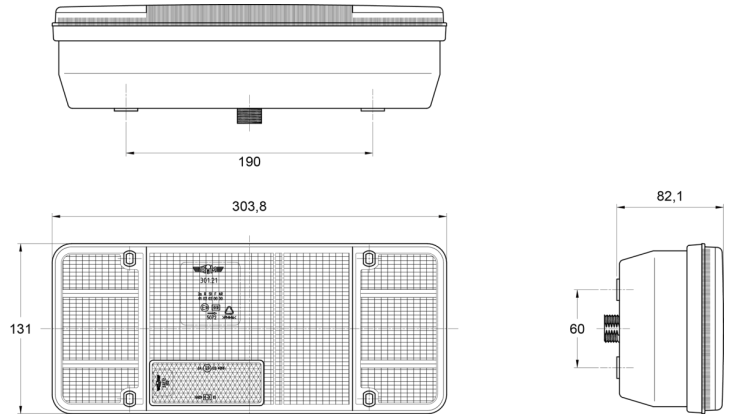

## Specifications

Certification	ECE	Supplied with	Mounting screws
Color	Amber/red/white	Thickness mm	82 mm
Colour of lens	Amber/red/white	To be ordered by	1
Connection	Universal with cable gland	Type	Rear lights
Height mm	131 mm	Weight (kg)	0,750 Kg
Length mm	304 mm	With Direction indicator	Yes
Light source	Halogen	With Reversing light	Yes
Mounting	Surface mount	With Tail-Stop	Yes
Mounting side	Rear - Right	Without triangular reflector	Yes
Operating voltage	12V - 24V		
Packing	POS packaging		
Socket	P21W-BA15s/R5W-BA15s		