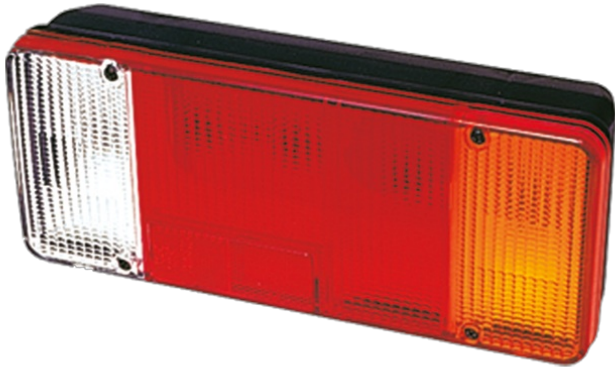

LIGHTS FRONT AND REAR

3121.4000000

Rear light | right | 12-24V

EAN: 5414184017856

Specifications

Certification	ECE	Supplied with	Mounting screws
Color	Amber/red/white	Thickness mm	82 mm
Colour of lens	Amber/red/white	To be ordered by	1
Connection	Universal with cable gland	Type	Rear lights
Height mm	131 mm	Weight (kg)	0,750 Kg
Length mm	304 mm	With Direction indicator	Yes
Light source	Halogen	With Reversing light	Yes
Mounting	Surface mount	With Tail-Stop	Yes
Mounting side	Rear - Right	Without triangular reflector	Yes
Operating voltage	12V - 24V		
Packing	POS packaging		
Socket	P21W-BA15s/R5W-BA15s		