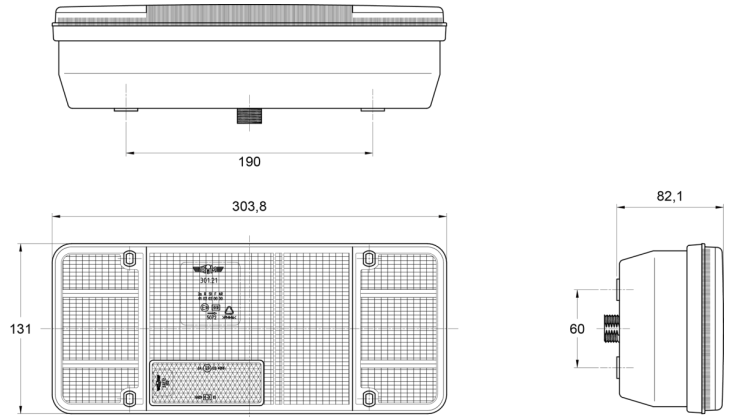

LIGHTS FRONT AND REAR

3121.4000300

Rear light | left | 12V-24V

EAN: 5414184017863

Specifications

Certification	ECE	Supplied with	Mounting screws
Color	Amber/red	Thickness mm	82 mm
Colour of lens	Amber/red	To be ordered by	1
Connection	Universal with cable gland	Type	Rear lights
Height mm	131 mm	Weight (kg)	0,750 Kg
Length mm	304 mm	With Direction indicator	Yes
Light source	Halogen	With Rear fog light	Yes
Mounting	Surface mount	With Tail-Stop	Yes
Mounting side	Rear - Left	Without triangular reflector	Yes
Operating voltage	12V - 24V		
Packing	POS packaging		
Socket	P21W-BA15s/R5W-BA15s		