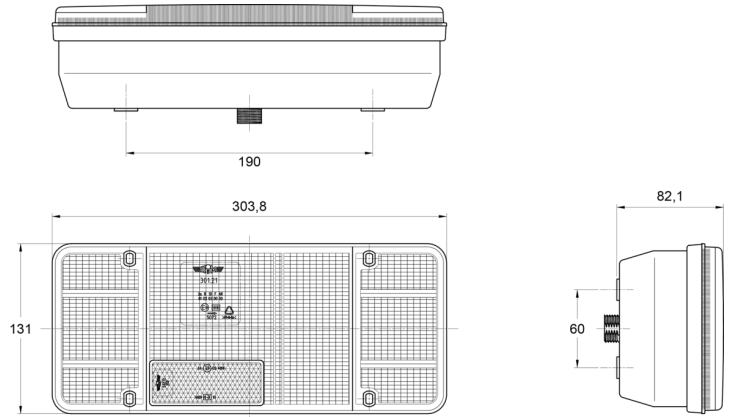

LIGHTS FRONT AND REAR

3121.4000300

Rear light | left | 12V

EAN: 5414184017863

Specifications

Certification	ECE	Supplied with	Mounting screws
Color	Amber/red	Thickness mm	82 mm
Colour of lens	Amber/red	To be ordered by	1
Connection	Universal with cable entry nut plug	Type	Rear lights
Height mm	131 mm	Weight (kg)	0,750 Kg
Length mm	304 mm	With Direction indicator	Yes
Light source	Halogen	With Rear fog light	Yes
Mounting	Surface mount	With Tail-Stop	Yes
Mounting side	Rear - Left	With no triangular reflector	Yes
Operating voltage	12V		
Packing	POS packaging		
Socket	P21W-BA15s/R5W-BA15s		