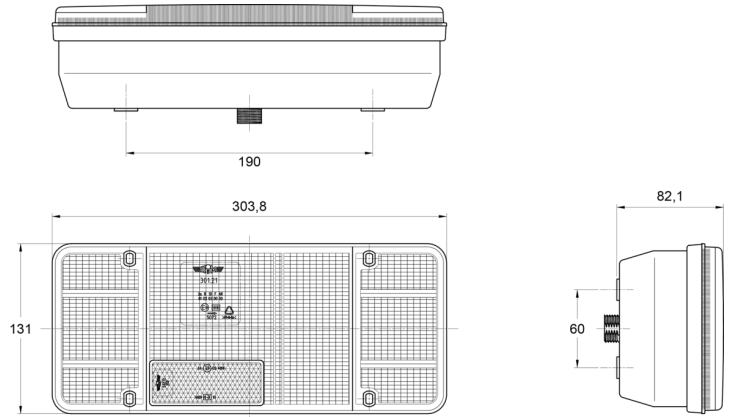

LIGHTS FRONT AND REAR

3121.4000300

Rear light | left | 12V

EAN: 5414184017863

Specifications

Certification	ECE	Supplied with	Mounting screws
Color	Amber/red	Thickness mm	82 mm
Colour of lens	Amber/red	To be ordered by	1
Connection	Universal with cable gland	Type	Rear lights
Height mm	131 mm	Weight (kg)	0,750 Kg
Length mm	304 mm	With Direction indicator	Yes
Light source	Halogen	With Rear fog light	Yes
Mounting	Surface mount	With Tail-Stop	Yes
Mounting side	Rear - Left	Without triangular reflector	Yes
Operating voltage	12V		
Packing	POS packaging		
Socket	P21W-BA15s/R5W-BA15s		