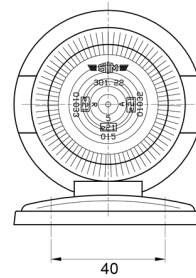

MARKERLIGHTS

3122.000000

Marker light | white

EAN: 5414184560840

Specifications

Certification	ECE	Light source	Halogen
Color	White	Mounting	Surface mount
Colour of lens	Clear	Mounting side	Front
Connection	N/A	Socket	R 5W BA 15s
Functions	Front end-outline light	To be ordered by	1
Height mm	75 mm	Watt	5 Watt
Length mm	100 mm	Weight (kg)	0,073 Kg