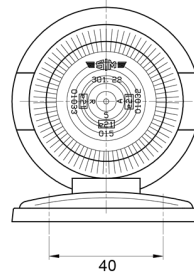

MARKERLIGHTS

3122.000000

Marker light | white

EAN: 5414184560840

Specifications

Certification	ECE	Light source	Halogen
Color	White	Mounting	Surface mount
Colour of lens	Clear	Mounting side	Front
Connection	N/A	Socket	R 5W BA 15s
Functions	Front end-outline light	To be ordered by	1
Height mm	75 mm	Watt	5 Watt
Length mm	100 mm	Weight (kg)	0,073 Kg