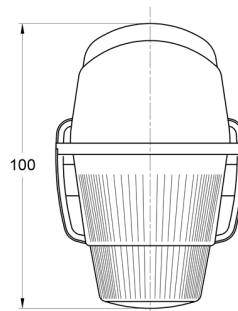

MARKERLIGHTS

3122.000000

Marker light | white

EAN: 5414184560840

Specifications

Certification	ECE	Light source	Halogen
Color	White	Mounting	Surface mount
Colour of lens	Clear	Mounting side	Front
Connection	N/A	Socket	R 5W BA 15s
Functions	Front end-outline light	To be ordered by	1
Height mm	75 mm	Watt	5 Watt
Length mm	100 mm	Weight (kg)	0,073 Kg