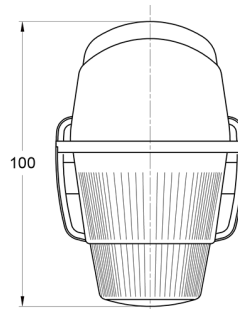

MARKERLIGHTS

3122.000000

Marker light | white

EAN: 5414184560840

Specifications

Certification	ECE	Light source	Halogen
Color	White	Mounting	Surface mount
Colour of lens	Clear	Mounting side	Front
Connection	N/A	Socket	R 5W BA 15s
Functions	Front end-outline light	To be ordered by	1
Height mm	75 mm	Watt	5 Watt
Length mm	100 mm	Weight (kg)	0,073 Kg