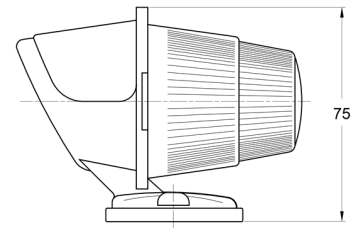

MARKERLIGHTS

3122.000000

Marker light | white

EAN: 5414184560840

Specifications

Certification	ECE	Light source	Halogen
Color	White	Mounting	Surface mount
Colour of lens	Clear	Mounting side	Front
Connection	N/A	Socket	R 5W BA 15s
Functions	Front end-outline light	To be ordered by	1
Height mm	75 mm	Watt	5 Watt
Length mm	100 mm	Weight (kg)	0,073 Kg