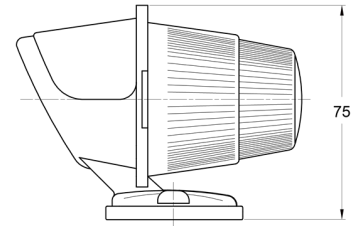

MARKERLIGHTS

3122.0000100

Marker light | amber

EAN: 5414184560857

Specifications

Certification	ECE	Light source	Halogen
Color	Amber	Mounting	Surface mount
Colour of lens	Amber	Mounting side	Side
Connection	N/A	Socket	R 5W BA 15s
Functions	Side position marker	To be ordered by	1
Height mm	75 mm	Watt	5 Watt
Length mm	100 mm	Weight (kg)	0,089 Kg