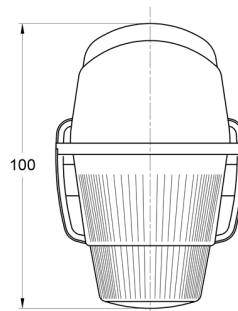

MARKERLIGHTS

3122.0000100

Marker light | amber

EAN: 5414184560857

Specifications

Certification	ECE	Light source	Halogen
Color	Amber	Mounting	Surface mount
Colour of lens	Amber	Mounting side	Side
Connection	N/A	Socket	R 5W BA 15s
Functions	Side position marker	To be ordered by	1
Height mm	75 mm	Watt	5 Watt
Length mm	100 mm	Weight (kg)	0,089 Kg