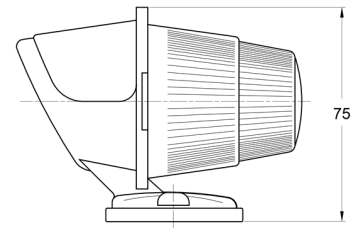

MARKERLIGHTS

3122.0000100

Marker light | amber

EAN: 5414184560857

Specifications

Certification	ECE	Light source	Halogen
Color	Amber	Mounting	Surface mount
Colour of lens	Amber	Mounting side	Side
Connection	N/A	Socket	R 5W BA 15s
Functions	Side position marker	To be ordered by	1
Height mm	75 mm	Watt	5 Watt
Length mm	100 mm	Weight (kg)	0,089 Kg