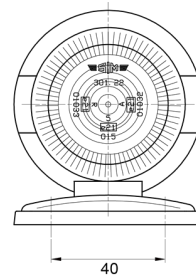

MARKERLIGHTS

3122.0000100

Marker light | amber

EAN: 5414184560857

Specifications

Certification	ECE	Light source	Halogen
Color	Amber	Mounting	Surface mount
Colour of lens	Amber	Mounting side	Side
Connection	N/A	Socket	R 5W BA 15s
Functions	Side position marker	To be ordered by	1
Height mm	75 mm	Watt	5 Watt
Length mm	100 mm	Weight (kg)	0,089 Kg