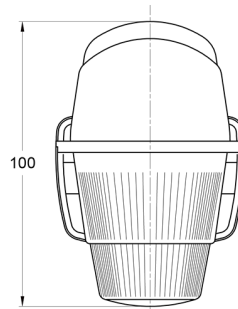

MARKERLIGHTS

3122.0000100

Marker light | amber

EAN: 5414184560857

Specifications

Certification	ECE	Light source	Halogen
Color	Amber	Mounting	Surface mount
Colour of lens	Amber	Mounting side	Side
Connection	N/A	Socket	R 5W BA 15s
Functions	Side position marker	To be ordered by	1
Height mm	75 mm	Watt	5 Watt
Length mm	100 mm	Weight (kg)	0,089 Kg