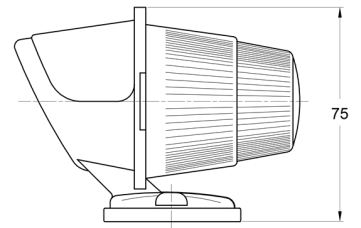

## Specifications

Certification	ECE	Mounting	Surface mount
Color	Red	Mounting side	Rear
Colour of lens	Red	Packing	Bulk
Connection	N/A	Socket	R 5W BA 15s
Functions	Rear end-outline lamp	To be ordered by	1
Height mm	75 mm	Watt	5 Watt
Length mm	100 mm	Weight (kg)	0,073 Kg
Light source	Halogen		