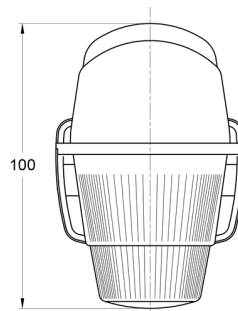

MARKERLIGHTS

3122.0000200

Marker light | red

EAN: 5414184560864

Specifications

Certification	ECE	Mounting	Surface mount
Color	Red	Mounting side	Rear
Colour of lens	Red	Packing	Bulk
Connection	N/A	Socket	R 5W BA 15s
Functions	Rear end-outline lamp	To be ordered by	1
Height mm	75 mm	Watt	5 Watt
Length mm	100 mm	Weight (kg)	0,073 Kg
Light source	Halogen		