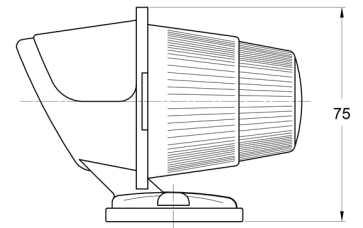

MARKERLIGHTS

3122.0000200

Marker light | red

EAN: 5414184560864

Specifications

Certification	ECE	Mounting	Surface mount
Color	Red	Mounting side	Rear
Colour of lens	Red	Packing	Bulk
Connection	N/A	Socket	R 5W BA 15s
Functions	Rear end-outline lamp	To be ordered by	1
Height mm	75 mm	Watt	5 Watt
Length mm	100 mm	Weight (kg)	0,073 Kg
Light source	Halogen		