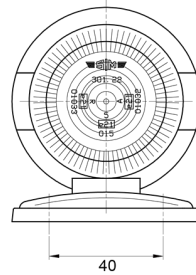

## Specifications

Certification	ECE	Mounting	Surface mount
Color	Red	Mounting side	Rear
Colour of lens	Red	Packing	Bulk
Connection	N/A	Socket	R 5W BA 15s
Functions	Rear end-outline lamp	To be ordered by	1
Height mm	75 mm	Watt	5 Watt
Length mm	100 mm	Weight (kg)	0,073 Kg
Light source	Halogen		