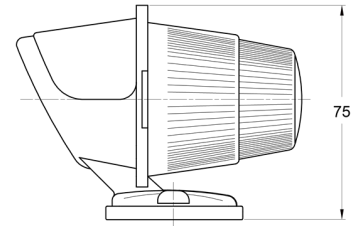

MARKERLIGHTS

3122.0000200

Marker light | red

EAN: 5414184560864

Specifications

Certification	ECE	Mounting	Surface mount
Color	Red	Mounting side	Rear
Colour of lens	Red	Packing	Bulk
Connection	N/A	Socket	R 5W BA 15s
Functions	Rear end-outline lamp	To be ordered by	1
Height mm	75 mm	Watt	5 Watt
Length mm	100 mm	Weight (kg)	0,073 Kg
Light source	Halogen		