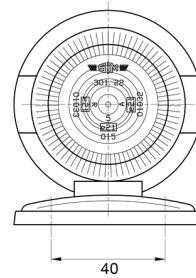

MARKERLIGHTS

3122.0000200

Marker light | red

EAN: 5414184560864

Specifications

Certification	ECE	Mounting	Surface mount
Color	Red	Mounting side	Rear
Colour of lens	Red	Packing	Bulk
Connection	N/A	Socket	R 5W BA 15s
Functions	Rear end-outline lamp	To be ordered by	1
Height mm	75 mm	Watt	5 Watt
Length mm	100 mm	Weight (kg)	0,073 Kg
Light source	Halogen		