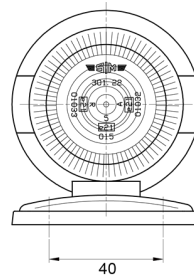

MARKERLIGHTS

3122.0000200

Marker light | red

EAN: 5414184560864

Specifications

Certification	ECE	Mounting	Surface mount
Color	Red	Mounting side	Rear
Colour of lens	Red	Packing	Bulk
Connection	N/A	Socket	R 5W BA 15s
Functions	Rear end-outline lamp	To be ordered by	1
Height mm	75 mm	Watt	5 Watt
Length mm	100 mm	Weight (kg)	0,073 Kg
Light source	Halogen		