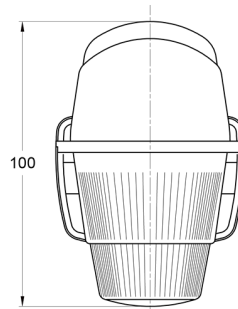

MARKERLIGHTS

3122.0000200

Marker light | red

EAN: 5414184560864

Specifications

Certification	ECE	Mounting	Surface mount
Color	Red	Mounting side	Rear
Colour of lens	Red	Packing	Bulk
Connection	N/A	Socket	R 5W BA 15s
Functions	Rear end-outline lamp	To be ordered by	1
Height mm	75 mm	Watt	5 Watt
Length mm	100 mm	Weight (kg)	0,073 Kg
Light source	Halogen		