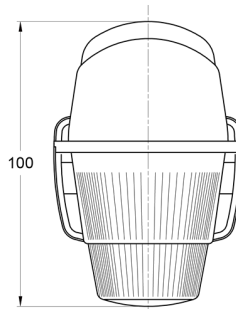

MARKERLIGHTS

3122.0000200

Marker light | red

EAN: 5414184560864

Specifications

Certification	ECE	Mounting	Surface mount
Color	Red	Mounting side	Rear
Colour of lens	Red	Packing	Bulk
Connection	N/A	Socket	R 5W BA 15s
Functions	Rear end-outline lamp	To be ordered by	1
Height mm	75 mm	Watt	5 Watt
Length mm	100 mm	Weight (kg)	0,073 Kg
Light source	Halogen		