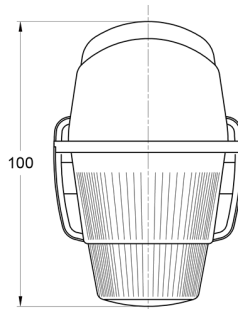

## Specifications

Certification	ECE	Mounting	Surface mount
Color	Red	Mounting side	Rear
Colour of lens	Red	Packing	Bulk
Connection	N/A	Socket	R 5W BA 15s
Functions	Rear end-outline lamp	To be ordered by	1
Height mm	75 mm	Watt	5 Watt
Length mm	100 mm	Weight (kg)	0,073 Kg
Light source	Halogen		