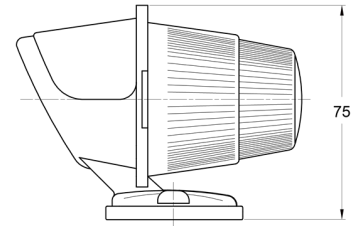

## Specifications

Certification	ECE	Mounting	Surface mount
Color	Green	Socket	R 5W BA 15s
Colour of lens	Green	To be ordered by	1
Connection	N/A	Watt	5 Watt
Functions	Markerlight	Weight (kg)	0,073 Kg
Height mm	75 mm		
Length mm	100 mm		
Light source	Halogen		