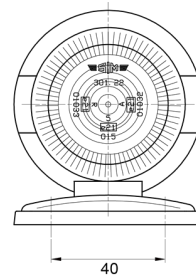

## Specifications

Certification	ECE	Mounting	Surface mount
Color	Green	Socket	R 5W BA 15s
Colour of lens	Green	To be ordered by	1
Connection	N/A	Watt	5 Watt
Functions	Markerlight	Weight (kg)	0,073 Kg
Height mm	75 mm		
Length mm	100 mm		
Light source	Halogen		