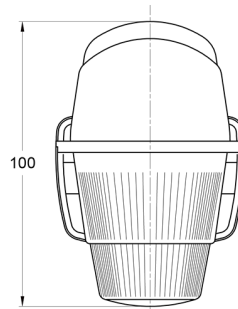

## Specifications

Certification	ECE	Mounting	Surface mount
Color	Green	Socket	R 5W BA 15s
Colour of lens	Green	To be ordered by	1
Connection	N/A	Watt	5 Watt
Functions	Markerlight	Weight (kg)	0,073 Kg
Height mm	75 mm		
Length mm	100 mm		
Light source	Halogen		