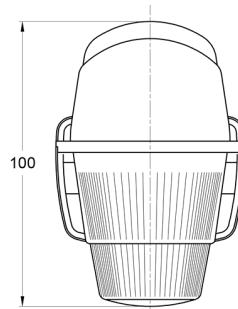

MARKERLIGHTS

3122.0000400

Marker light | yellow

EAN: 5414184560888

Specifications

Certification	ECE	Mounting	Surface mount
Color	Yellow	Socket	R 5W BA 15s
Colour of lens	Yellow	To be ordered by	1
Connection	N/A	Watt	5 Watt
Functions	Markerlight	Weight (kg)	0,073 Kg
Height mm	75 mm		
Length mm	100 mm		
Light source	Halogen		