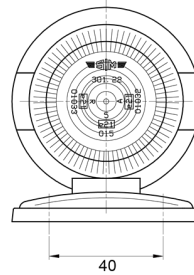

MARKERLIGHTS

3122.0000400

Marker light | yellow

EAN: 5414184560888

Specifications

Certification	ECE	Mounting	Surface mount
Color	Yellow	Socket	R 5W BA 15s
Colour of lens	Yellow	To be ordered by	1
Connection	N/A	Watt	5 Watt
Functions	Markerlight	Weight (kg)	0,073 Kg
Height mm	75 mm		
Length mm	100 mm		
Light source	Halogen		