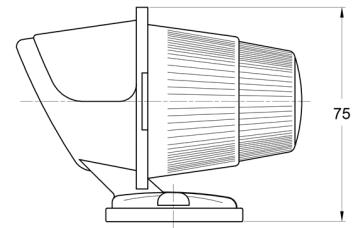

MARKERLIGHTS

3122.0000400

Marker light | yellow

EAN: 5414184560888

Specifications

Certification	ECE	Mounting	Surface mount
Color	Yellow	Socket	R 5W BA 15s
Colour of lens	Yellow	To be ordered by	1
Connection	N/A	Watt	5 Watt
Functions	Markerlight	Weight (kg)	0,073 Kg
Height mm	75 mm		
Length mm	100 mm		
Light source	Halogen		