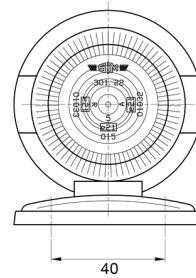

MARKERLIGHTS

3122.0000400

Marker light | yellow

EAN: 5414184560888

Specifications

Certification	ECE	Mounting	Surface mount
Color	Yellow	Socket	R 5W BA 15s
Colour of lens	Yellow	To be ordered by	1
Connection	N/A	Watt	5 Watt
Functions	Markerlight	Weight (kg)	0,073 Kg
Height mm	75 mm		
Length mm	100 mm		
Light source	Halogen		