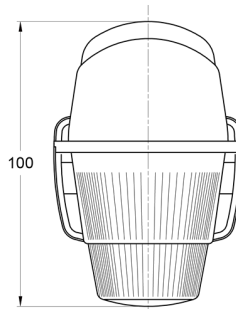

MARKERLIGHTS

3122.0000400

Marker light | yellow

EAN: 5414184560888

Specifications

Certification	ECE	Mounting	Surface mount
Color	Yellow	Socket	R 5W BA 15s
Colour of lens	Yellow	To be ordered by	1
Connection	N/A	Watt	5 Watt
Functions	Markerlight	Weight (kg)	0,073 Kg
Height mm	75 mm		
Length mm	100 mm		
Light source	Halogen		