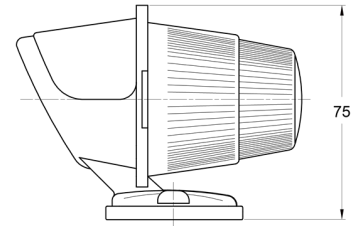

MARKERLIGHTS

3122.0000400

Marker light | yellow

EAN: 5414184560888

Specifications

Certification	ECE	Mounting	Surface mount
Color	Yellow	Socket	R 5W BA 15s
Colour of lens	Yellow	To be ordered by	1
Connection	N/A	Watt	5 Watt
Functions	Markerlight	Weight (kg)	0,073 Kg
Height mm	75 mm		
Length mm	100 mm		
Light source	Halogen		