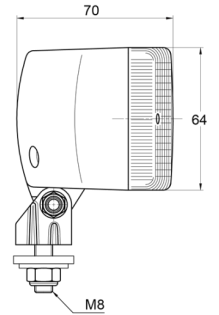

LIGHTS FRONT AND REAR

3123.000000

Reversing light | halogen

EAN: 5414184560895

Specifications

Certification	ECE R23	Packing	POS packaging
Colour of lens	White	Thickness mm	70 mm
Connection	N/A	To be ordered by	1
Height mm	88 mm	Type	Reverse lights
Light source	Halogen	Watt	21 Watt
Mounting	Bolt M8	Weight (kg)	0,243 Kg
Mounting side	Rear	Width mm	141 mm
Number of flash patterns	N/A		