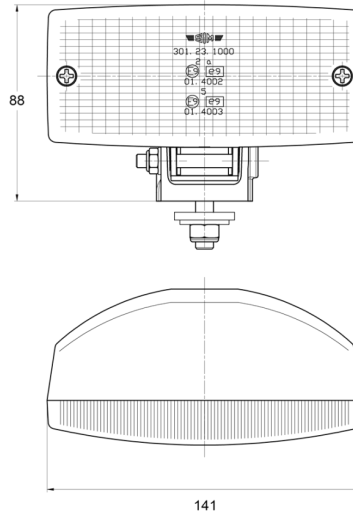

LIGHTS FRONT AND REAR

3123.000000

Reversing light | halogen

EAN: 5414184560895

Specifications

Certification	ECE R23	Packing	POS packaging
Colour of lens	White	Thickness mm	70 mm
Connection	N/A	To be ordered by	1
Height mm	88 mm	Type	Reverse lights
Light source	Halogen	Watt	21 Watt
Mounting	Bolt M8	Weight (kg)	0,243 Kg
Mounting side	Rear	Width mm	141 mm
Number of flash patterns	N/A