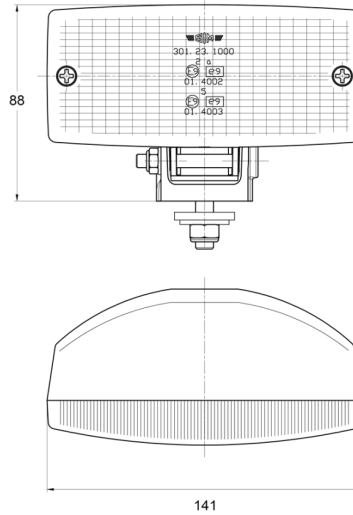

LIGHTS FRONT AND REAR

3123.000000

Reversing light | halogen

EAN: 5414184560895

Specifications

Certification	ECE R23	Packing	POS packaging
Colour of lens	White	Thickness mm	70 mm
Connection	N/A	To be ordered by	1
Height mm	88 mm	Type	Reverse lights
Light source	Halogen	Watt	21 Watt
Mounting	Bolt M8	Weight (kg)	0,243 Kg
Mounting side	Rear	Width mm	141 mm
Number of flash patterns	N/A		