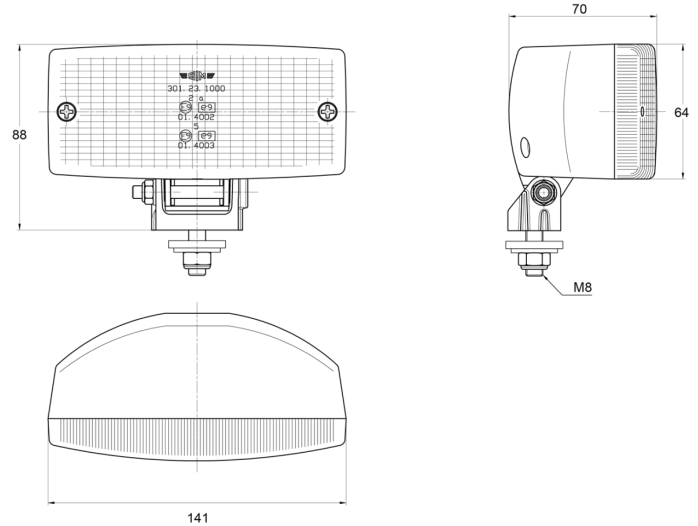

LIGHTS FRONT AND REAR

3123.000000

Reversing light | halogen

EAN: 5414184560895

Specifications

Certification	ECE R23
Colour of lens	White
Connection	N/A
Height mm	88 mm
Light source	Halogen
Mounting	Bolt M8
Mounting side	Rear
Number of flash patterns	N/A

Packing	POS packaging
Thickness mm	70 mm
To be ordered by	1
Type	Reverse lights
Watt	21 Watt
Weight (kg)	0,24 Kg
Width mm	141 mm

Good to know

Uses lamp type P21 W BA 15s