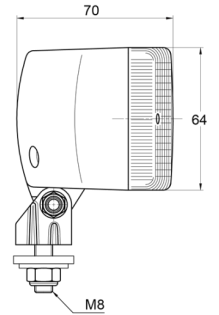

## Specifications

Certification	ECE R38	Packing	POS packaging
Colour of lens	Red	Thickness mm	70 mm
Connection	N/A	To be ordered by	1
Height mm	88 mm	Type	Rear fog lights
Light source	Halogen	Watt	21 Watt
Mounting	Bolt M8	Weight (kg)	0,243 Kg
Mounting side	Rear	Width mm	141 mm
Number of flash patterns	N/A		