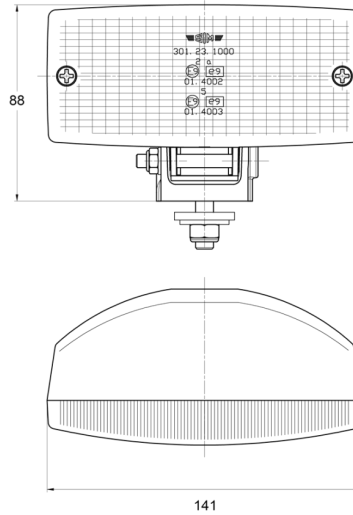

LIGHTS FRONT AND REAR

3123.0000200

Rear fog light | rectangular | halogen

EAN: 5414184560925

Specifications

Certification	ECE R38	Packing	POS packaging
Colour of lens	Red	Thickness mm	70 mm
Connection	N/A	To be ordered by	1
Height mm	88 mm	Type	Rear fog lights
Light source	Halogen	Watt	21 Watt
Mounting	Bolt M8	Weight (kg)	0,243 Kg
Mounting side	Rear	Width mm	141 mm
Number of flash patterns	N/A		