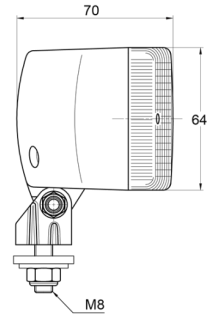

LIGHTS FRONT AND REAR

3123.0000200

Rear fog light | rectangular | halogen

EAN: 5414184560925

Specifications

Certification	ECE R38	Packing	POS packaging
Colour of lens	Red	Thickness mm	70 mm
Connection	N/A	To be ordered by	1
Height mm	88 mm	Type	Rear fog lights
Light source	Halogen	Watt	21 Watt
Mounting	Bolt M8	Weight (kg)	0,243 Kg
Mounting side	Rear	Width mm	141 mm
Number of flash patterns	N/A		