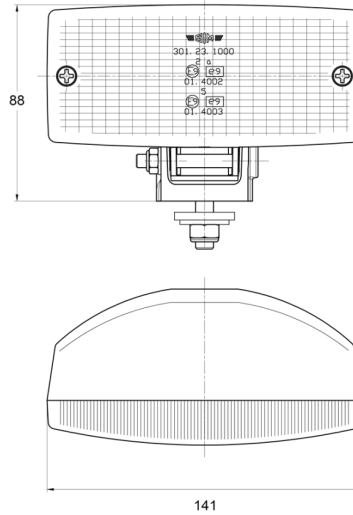

## Specifications

Certification	ECE R38	Packing	POS packaging
Colour of lens	Red	Thickness mm	70 mm
Connection	N/A	To be ordered by	1
Height mm	88 mm	Type	Rear fog lights
Light source	Halogen	Watt	21 Watt
Mounting	Bolt M8	Weight (kg)	0,243 Kg
Mounting side	Rear	Width mm	141 mm
Number of flash patterns	N/A		