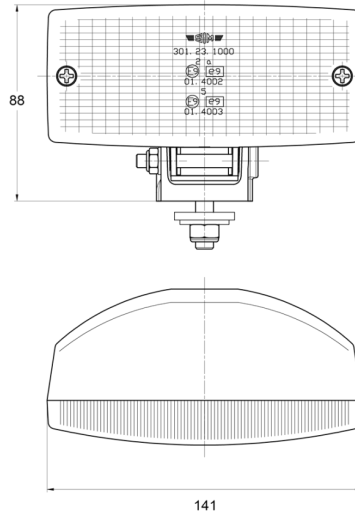

## Specifications

Colour of lens	Yellow	Socket	P21W-BA15s
Connection	N/A	Thickness mm	70 mm
Height mm	88 mm	To be ordered by	1
Light source	Halogen	Type	Front lights
Mounting	Bolt M8	Watt	21 Watt
Mounting side	Front	Weight (kg)	0,243 Kg
Number of flash patterns	N/A	Width mm	141 mm
Packing	POS packaging		