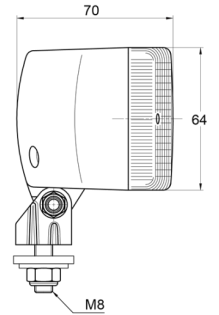

## Specifications

Colour of lens	Yellow	Socket	P21W-BA15s
Connection	N/A	Thickness mm	70 mm
Height mm	88 mm	To be ordered by	1
Light source	Halogen	Type	Front lights
Mounting	Bolt M8	Watt	21 Watt
Mounting side	Front	Weight (kg)	0,243 Kg
Number of flash patterns	N/A	Width mm	141 mm
Packing	POS packaging		