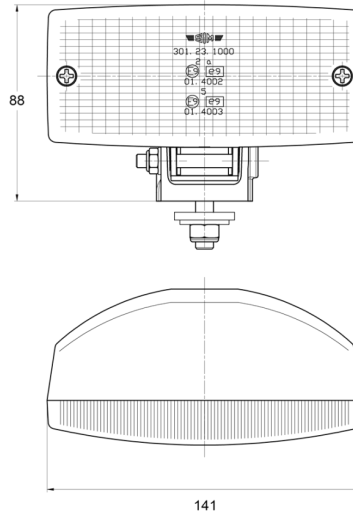

LIGHTS FRONT AND REAR

3123.0000400

Front position light | halogen | yellow

EAN: 5414184563124

Specifications

Colour of lens	Yellow	Socket	P21W-BA15s
Connection	N/A	Thickness mm	70 mm
Height mm	88 mm	To be ordered by	1
Light source	Halogen	Type	Front lights
Mounting	Bolt M8	Watt	21 Watt
Mounting side	Front	Weight (kg)	0,243 Kg
Number of flash patterns	N/A	Width mm	141 mm
Packing	POS packaging		