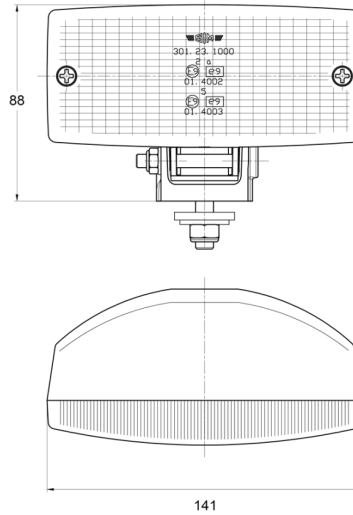

## Specifications

Colour of lens	Yellow	Socket	P21W-BA15s
Connection	N/A	Thickness mm	70 mm
Height mm	88 mm	To be ordered by	1
Light source	Halogen	Type	Front lights
Mounting	Bolt M8	Watt	21 Watt
Mounting side	Front	Weight (kg)	0,243 Kg
Number of flash patterns	N/A	Width mm	141 mm
Packing	POS packaging		