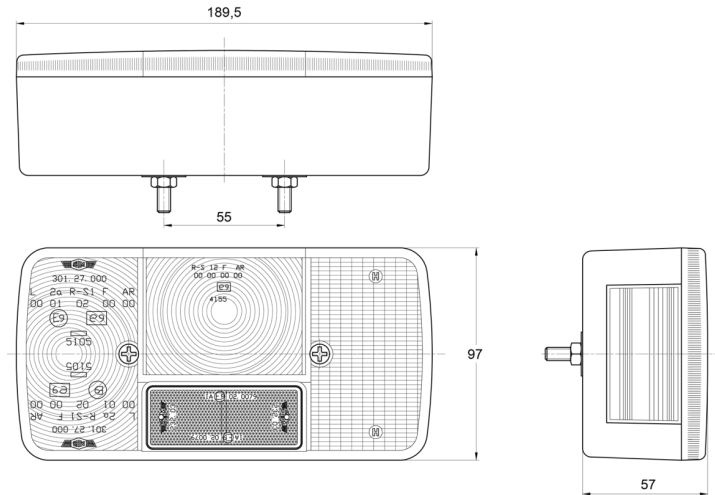

LIGHTS FRONT AND REAR

3127.000000

Rear light | right | 12-24V

EAN: 5414184550148

Specifications

Certification	ECE	Socket	P21W-BA15s/P21/5W-BAY 15d
Color	Amber/red/white	Supplied with	Mounting screws
Colour of lens	Amber/red/white	Thickness mm	57 mm
Connection	Grommet	To be ordered by	1
Height mm	97 mm	Type	Rear lights
Length mm	189,5 mm	Weight (kg)	0,330 Kg
Light source	Halogen	With Direction indicator	Yes
Mounting	Surface mount	With License plate light - side	Yes
Mounting side	Rear - Right	With Reversing light	Yes
Operating voltage	12V - 24V	With Tail-Stop	Yes
Packing	POS packaging	Without triangular reflector	Yes