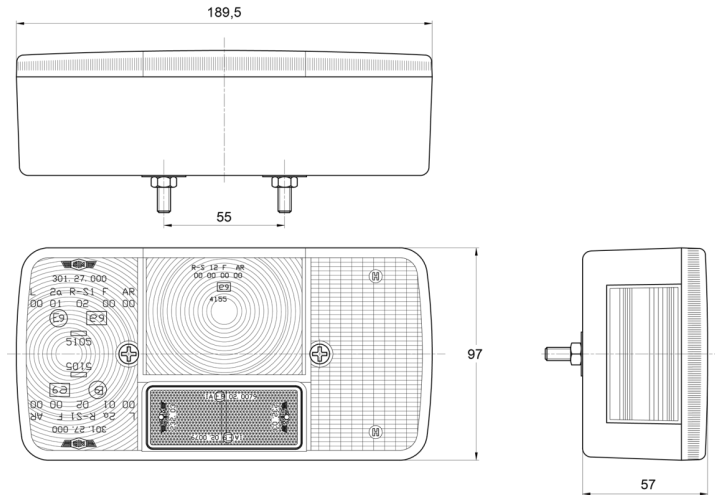

# LIGHTS FRONT AND REAR

3127.000000

Rear light | right | 12-24V

EAN: 5414184550148

## Specifications

Certification	ECE	Socket	P21W-BA15s/P21/5W-BAY 15d
Color	Amber/red/white	Supplied with	Mounting screws
Colour of lens	Amber/red/white	Thickness mm	57 mm
Connection	Grommet	To be ordered by	1
Height mm	97 mm	Type	Rear lights
Length mm	189,5 mm	Weight (kg)	0,330 Kg
Light source	Halogen	With Direction indicator	Yes
Mounting	Surface mount	With License plate light - side	Yes
Mounting side	Rear - Right	With Reversing light	Yes
Operating voltage	12V - 24V	With Tail-Stop	Yes
Packing	POS packaging	Without triangular reflector	Yes