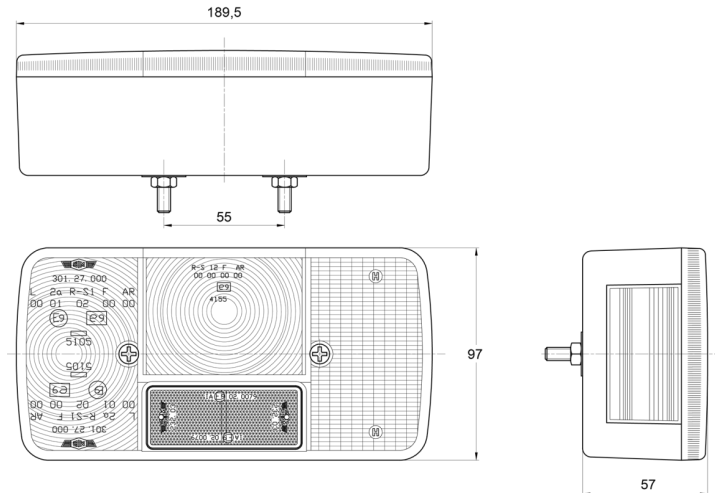

# LIGHTS FRONT AND REAR

3127.0000100

Rear light | left | 12-24V

EAN: 5414184550155

## Specifications

Certification	ECE	Socket	P21W-BA15s/P21/5W-BAY 15d
Color	Amber/red	Supplied with	Mounting screws
Colour of lens	Amber/red	Thickness mm	57 mm
Connection	Grommet	To be ordered by	1
Height mm	97 mm	Type	Rear lights
Length mm	189,5 mm	Weight (kg)	0,366 Kg
Light source	Halogen	With Direction indicator	Yes
Mounting	Surface mount	With License plate light - side	Yes
Mounting side	Rear - Left	With Rear fog light	Yes
Operating voltage	12V - 24V	With Tail-Stop	Yes
Packing	POS packaging	Without triangular reflector	Yes