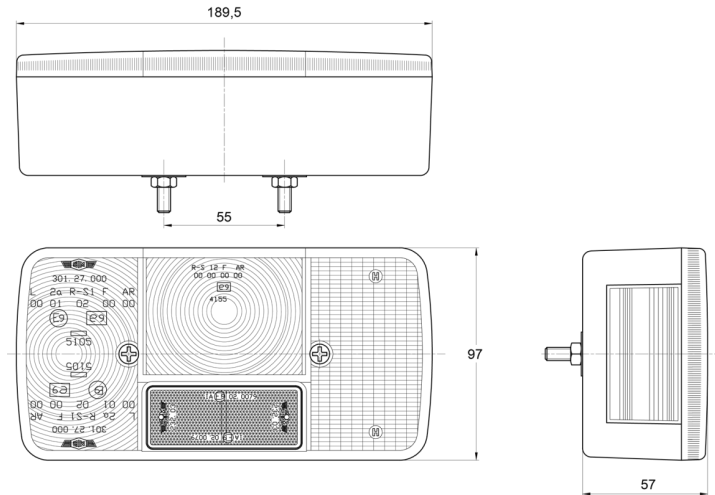

LIGHTS FRONT AND REAR

3127.0000100

Rear light | left | 12-24V

EAN: 5414184550155

Specifications

Certification	ECE	Socket	P21W-BA15s/P21/5W-BAY 15d
Color	Amber/red	Supplied with	Mounting screws
Colour of lens	Amber/red	Thickness mm	57 mm
Connection	Grommet	To be ordered by	1
Height mm	97 mm	Type	Rear lights
Length mm	189,5 mm	Weight (kg)	0,366 Kg
Light source	Halogen	With Direction indicator	Yes
Mounting	Surface mount	With License plate light - side	Yes
Mounting side	Rear - Left	With Rear fog light	Yes
Operating voltage	12V - 24V	With Tail-Stop	Yes
Packing	POS packaging	Without triangular reflector	Yes