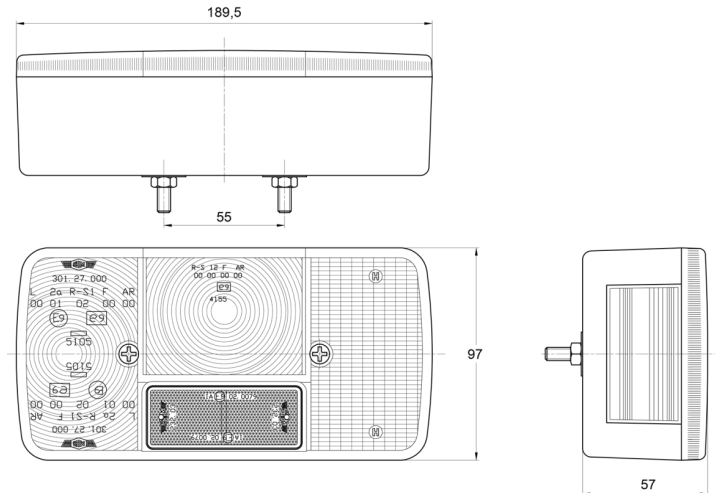

LIGHTS FRONT AND REAR

3127.0000100

Rear light | left | 12-24V

EAN: 5414184550155

Specifications

Certification	ECE	Socket	P21W-BA15s/P21/5W-BAY 15d
Color	Amber/red	Supplied with	Mounting screws
Colour of lens	Amber/red	Thickness mm	57 mm
Connection	Grommet	To be ordered by	1
Height mm	97 mm	Type	Rear lights
Length mm	189,5 mm	Weight (kg)	0,366 Kg
Light source	Halogen	With Direction indicator	Yes
Mounting	Surface mount	With License plate light - side	Yes
Mounting side	Rear - Left	With Rear fog light	Yes
Operating voltage	12V - 24V	With Tail-Stop	Yes
Packing	POS packaging	Without triangular reflector	Yes