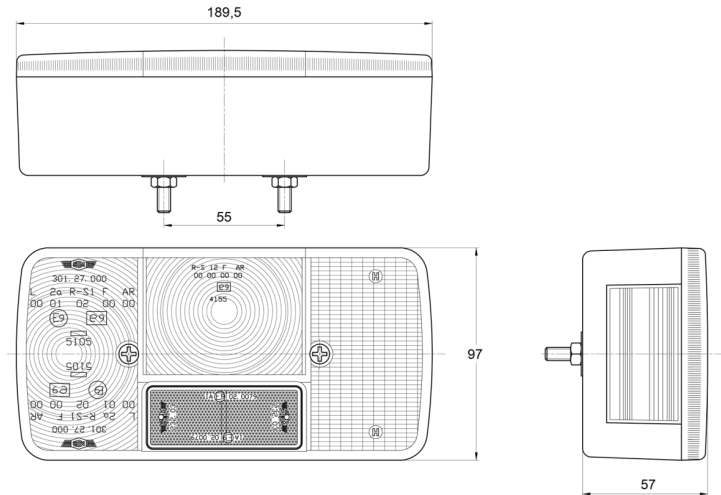

LIGHTS FRONT AND REAR

3127.0000200

Rear light | right | 12-24V

EAN: 5414184560987

Specifications

Certification	ECE	Socket	P21W-BA15s/P21/5W-BAY 15d
Color	Amber/red	Supplied with	Mounting screws
Colour of lens	Amber/red	Thickness mm	57 mm
Connection	Grommet	To be ordered by	1
Height mm	97 mm	Type	Rear lights
Length mm	189,5 mm	Weight (kg)	0,370 Kg
Light source	Halogen	With Direction indicator	Yes
Mounting	Surface mount	With License plate light - side	Yes
Mounting side	Rear - Right	With Rear fog light	Yes
Operating voltage	12V - 24V	With Tail-Stop	Yes
Packing	POS packaging	Without triangular reflector	Yes