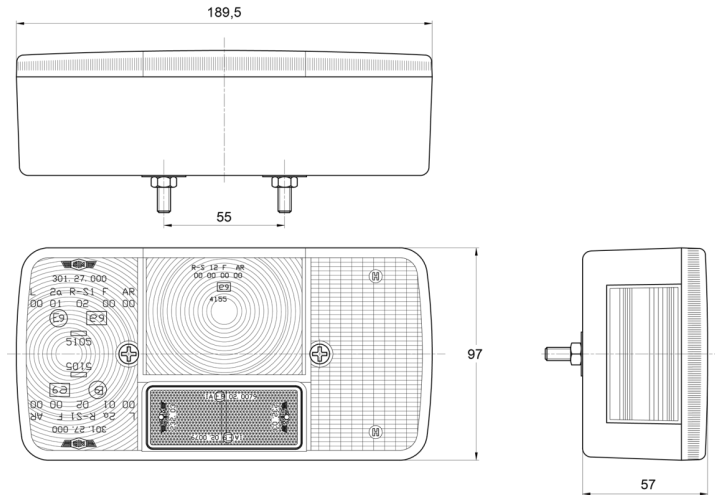

# LIGHTS FRONT AND REAR

3127.0000200

Rear light | right | 12-24V

EAN: 5414184560987

## Specifications

Certification	ECE	Socket	P21W-BA15s/P21/5W-BAY 15d
Color	Amber/red	Supplied with	Mounting screws
Colour of lens	Amber/red	Thickness mm	57 mm
Connection	Grommet	To be ordered by	1
Height mm	97 mm	Type	Rear lights
Length mm	189,5 mm	Weight (kg)	0,370 Kg
Light source	Halogen	With Direction indicator	Yes
Mounting	Surface mount	With License plate light - side	Yes
Mounting side	Rear - Right	With Rear fog light	Yes
Operating voltage	12V - 24V	With Tail-Stop	Yes
Packing	POS packaging	Without triangular reflector	Yes