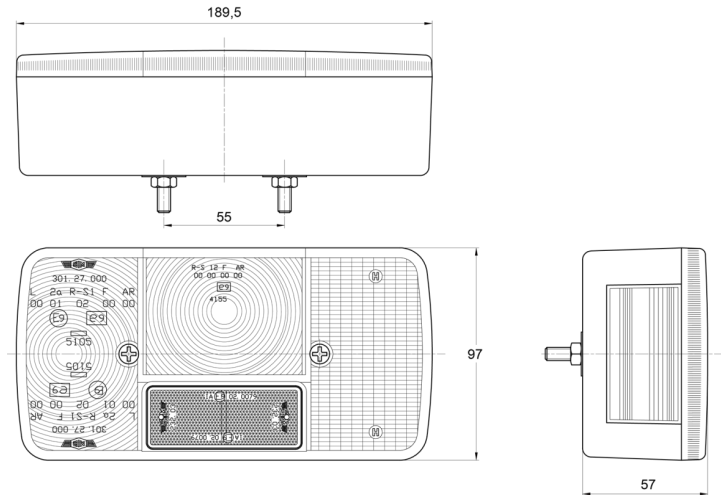

# LIGHTS FRONT AND REAR

3127.0000200

Rear light | right | 12-24V

EAN: 5414184560987

## Specifications

Certification	ECE	Socket	P21W-BA15s/P21/5W-BAY 15d
Color	Amber/red	Supplied with	Mounting screws
Colour of lens	Amber/red	Thickness mm	57 mm
Connection	Grommet	To be ordered by	1
Height mm	97 mm	Type	Rear lights
Length mm	189,5 mm	Weight (kg)	0,370 Kg
Light source	Halogen	With Direction indicator	Yes
Mounting	Surface mount	With License plate light - side	Yes
Mounting side	Rear - Right	With Rear fog light	Yes
Operating voltage	12V - 24V	With Tail-Stop	Yes
Packing	POS packaging	Without triangular reflector	Yes