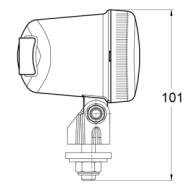

LIGHTS FRONT AND REAR

3128.0000500

Rear fog light | oval | halogen

EAN: 5414184017870

Specifications

Certification	ECE R38	Number of flash patterns	N/A
Colour of lens	Red	Packing	POS packaging
Connection	N/A	To be ordered by	1
Height mm	80 mm	Type	Rear fog lights
Light source	Halogen	Watt	21 Watt
Mounting	Bolt M8	Weight (kg)	0,179 Kg
Mounting side	Rear	Width mm	110 mm