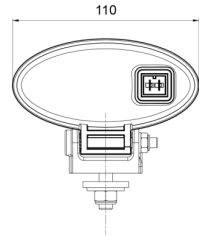

LIGHTS FRONT AND REAR

3128.0000500

Rear fog light | oval | halogen

EAN: 5414184017870

Specifications

Certification	ECE R38	Number of flash patterns	N/A
Colour of lens	Red	Packing	POS packaging
Connection	N/A	To be ordered by	1
Height mm	80 mm	Type	Rear fog lights
Light source	Halogen	Watt	21 Watt
Mounting	Bolt M8	Weight (kg)	0,179 Kg
Mounting side	Rear	Width mm	110 mm