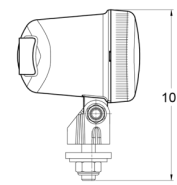

LIGHTS FRONT AND REAR

3128.0000500

Rear fog light | oval | halogen

EAN: 5414184017870

Specifications

Certification	ECE R38	Number of flash patterns	N/A
Colour of lens	Red	Packing	POS packaging
Connection	N/A	To be ordered by	1
Height mm	80 mm	Type	Rear fog lights
Light source	Halogen	Watt	21 Watt
Mounting	Bolt M8	Weight (kg)	0,179 Kg
Mounting side	Rear	Width mm	110 mm