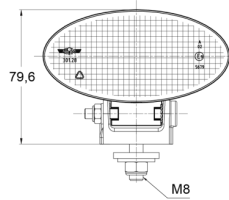

LIGHTS FRONT AND REAR

3128.0000500

Rear fog light | oval | halogen

EAN: 5414184017870

Specifications

Certification	ECE R38	Number of flash patterns	N/A
Colour of lens	Red	Packing	POS packaging
Connection	N/A	To be ordered by	1
Height mm	80 mm	Type	Rear fog lights
Light source	Halogen	Watt	21 Watt
Mounting	Bolt M8	Weight (kg)	0,179 Kg
Mounting side	Rear	Width mm	110 mm