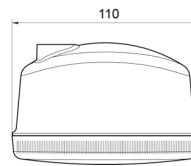

LIGHTS FRONT AND REAR

3128.0000500

Rear fog light | oval | halogen

EAN: 5414184017870

Specifications

Certification	ECE R38	Number of flash patterns	N/A
Colour of lens	Red	Packing	POS packaging
Connection	N/A	To be ordered by	1
Height mm	80 mm	Type	Rear fog lights
Light source	Halogen	Watt	21 Watt
Mounting	Bolt M8	Weight (kg)	0,179 Kg
Mounting side	Rear	Width mm	110 mm