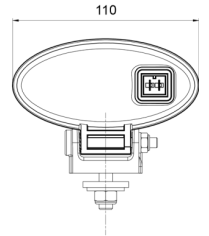

LIGHTS FRONT AND REAR

3128.0000500

Rear fog light | oval | halogen

EAN: 5414184017870

Specifications

Certification	ECE R38	Number of flash patterns	N/A
Colour of lens	Red	Packing	POS packaging
Connection	N/A	To be ordered by	1
Height mm	80 mm	Type	Rear fog lights
Light source	Halogen	Watt	21 Watt
Mounting	Bolt M8	Weight (kg)	0,179 Kg
Mounting side	Rear	Width mm	110 mm