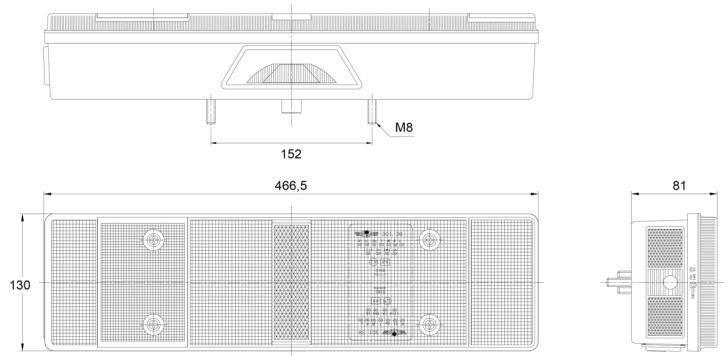

LIGHTS FRONT AND REAR

3138.4000300

Rear light | left | 12-24V

EAN: 5414184563520

Specifications

Certification	ECE	Supplied with	Mounting screws
Color	Amber/red/white	Thickness mm	81 mm
Colour of lens	Amber/red/white	To be ordered by	1
Connection	Universal with cable gland	Type	Rear lights
Height mm	130 mm	Weight (kg)	1,192 Kg
Length mm	466,5 mm	With Direction indicator	Yes
Light source	Halogen	With License plate light - under	Yes
Mounting	Surface mount	With Rear fog light	Yes
Mounting side	Rear - Left	With Reversing light	Yes
Operating voltage	12V - 24V	With Tail-Stop	Yes
Packing	POS packaging	Without triangular reflector	Yes
Socket	P21W-BA15s/R5W-BA15s