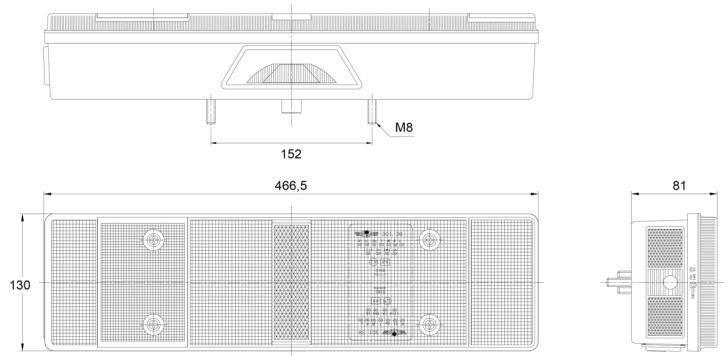

LIGHTS FRONT AND REAR

3138.4000300

Rear light | left | 12-24V

EAN: 5414184563520

Specifications

Certification	ECE	Supplied with	Mounting screws
Color	Amber/red/white	Thickness mm	81 mm
Colour of lens	Amber/red/white	To be ordered by	1
Connection	Universal with cable gland	Type	Rear lights
Height mm	130 mm	Weight (kg)	1,192 Kg
Length mm	466,5 mm	With Direction indicator	Yes
Light source	Halogen	With License plate light - under	Yes
Mounting	Surface mount	With Rear fog light	Yes
Mounting side	Rear - Left	With Reversing light	Yes
Operating voltage	12V - 24V	With Tail-Stop	Yes
Packing	POS packaging	Without triangular reflector	Yes
Socket	P21W-BA15s/R5W-BA15s		