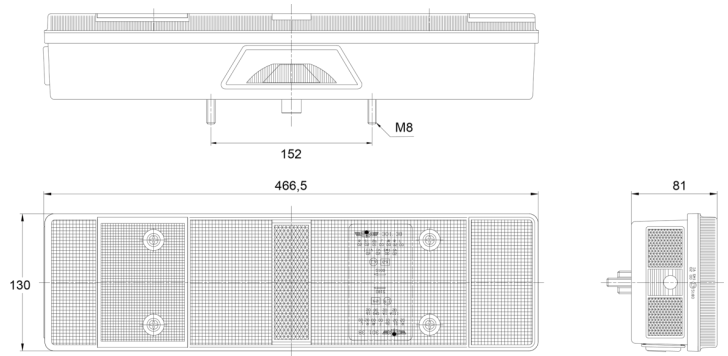

LIGHTS FRONT AND REAR

3138.4000500

Rear light | right | 12-24V

EAN: 5414184563551

Specifications

Certification	ECE	Supplied with	Mounting screws
Color	Amber/red/white	Thickness mm	81 mm
Colour of lens	Amber/red/white	To be ordered by	1
Connection	Universal with cable gland	Type	Rear lights
Height mm	130 mm	Weight (kg)	1,200 Kg
Length mm	466,5 mm	With Direction indicator	Yes
Light source	Halogen	With License plate light - under	Yes
Mounting	Surface mount	With Rear fog light	Yes
Mounting side	Rear - Right	With Reversing light	Yes
Operating voltage	12V - 24V	With Tail-Stop	Yes
Packing	POS packaging	Without triangular reflector	Yes
Socket	P21W-BA15s/R5W-BA15s		