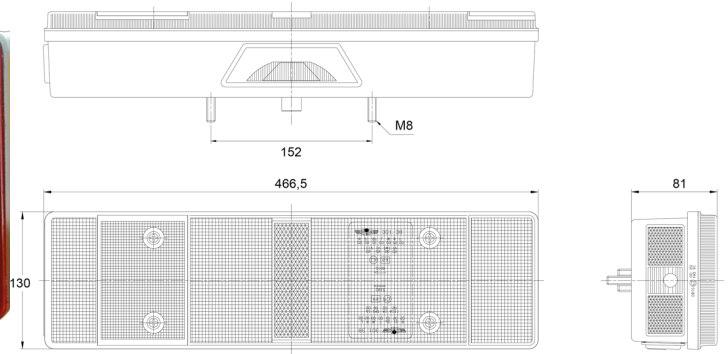

LIGHTS FRONT AND REAR

3138.4000500

Rear light | right | 12-24V

EAN: 5414184563551

Specifications

Certification	ECE	Supplied with	Mounting screws
Color	Amber/red/white	Thickness mm	81 mm
Colour of lens	Amber/red/white	To be ordered by	1
Connection	Universal with cable gland	Type	Rear lights
Height mm	130 mm	Weight (kg)	1,200 Kg
Length mm	466,5 mm	With Direction indicator	Yes
Light source	Halogen	With License plate light - under	Yes
Mounting	Surface mount	With Rear fog light	Yes
Mounting side	Rear - Right	With Reversing light	Yes
Operating voltage	12V - 24V	With Tail-Stop	Yes
Packing	POS packaging	Without triangular reflector	Yes
Socket	P21W-BA15s/R5W-BA15s		