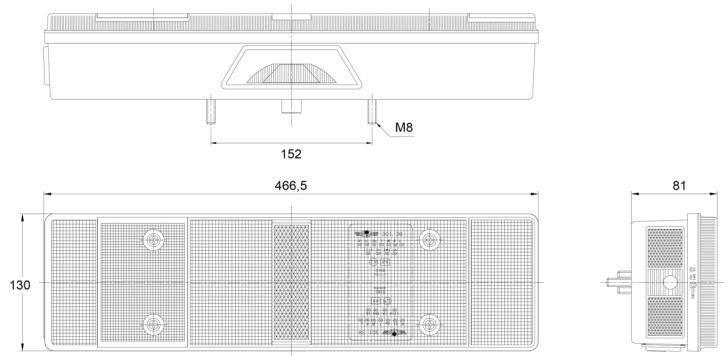

## Specifications

Certification	ECE	Supplied with	Mounting screws
Color	Amber/red/white	Thickness mm	81 mm
Colour of lens	Amber/red/white	To be ordered by	1
Connection	Universal with cable gland	Type	Rear lights
Height mm	130 mm	Weight (kg)	1,200 Kg
Length mm	466,5 mm	With Direction indicator	Yes
Light source	Halogen	With License plate light - under	Yes
Mounting	Surface mount	With Rear fog light	Yes
Mounting side	Rear - Right	With Reversing light	Yes
Operating voltage	12V - 24V	With Tail-Stop	Yes
Packing	POS packaging	Without triangular reflector	Yes
Socket	P21W-BA15s/R5W-BA15s		