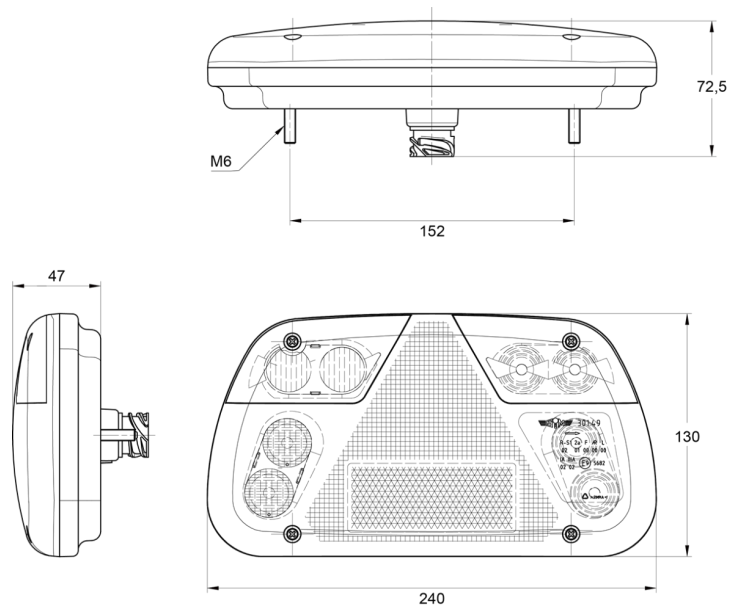

LIGHTS FRONT AND REAR

3149.2000400

LED rear light | left | 12-24V

EAN: 5414184017894

Specifications

Certification	ECE	Packing	POS packaging
Color	Amber/red/white	Supplied with	Mounting screws
Colour of lens	Amber/red/white	Thickness mm	47 mm
Connection	DIN plug	To be ordered by	1
Height mm	130 mm	Type	Rear lights
IP-degree	IP54	Weight (kg)	0,400 Kg
Length mm	240 mm	With Direction indicator	Yes
Light source	LED	With Rear fog light	Yes
Mounting	Surface mount	With Reversing light	Yes
Mounting side	Rear - Left	With Tail-Stop	Yes
Operating voltage	12V - 24V	Without triangular reflector	Yes