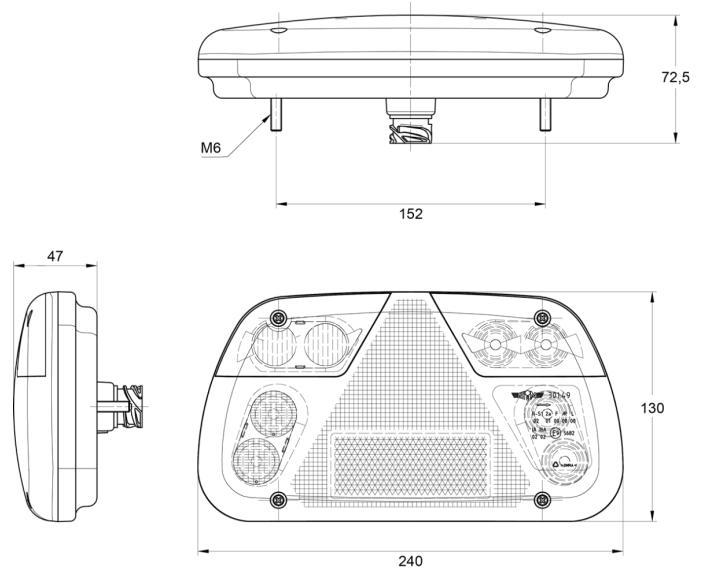

LIGHTS FRONT AND REAR

3149.2000400

LED rear light | left | 12-24V

EAN: 5414184017894

Specifications

Certification	ECE
Color	Amber/red/white
Colour of lens	Amber/red/white
Connection	DIN plug
Height mm	130 mm
IP-degree	IP54
Length mm	240 mm
Light source	LED
Mounting	Surface mount
Mounting side	Rear - Left
Operating voltage	12V - 24V

Packing	POS packaging
Supplied with	Mounting screws
Thickness mm	47 mm
To be ordered by	1
Type	Rear lights
Weight (kg)	0,4 Kg
With Direction indicator	Yes
With Rear fog light	Yes
With Reversing light	Yes
With Tail-Stop	Yes
With no triangular reflector	Yes