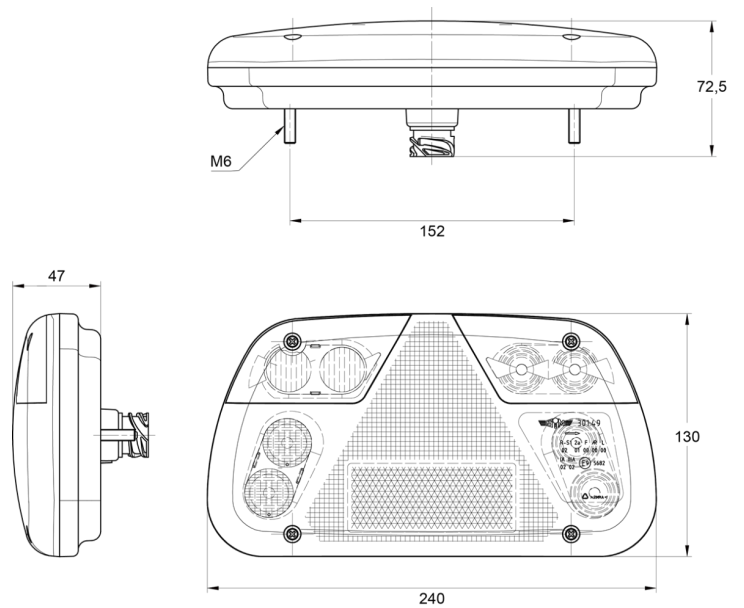

# LIGHTS FRONT AND REAR

3149.2000600

LED rear light | right | 12-24V

EAN: 5414184017900

## Specifications

Certification	ECE	Packing	POS packaging
Color	Amber/red/white	Supplied with	Mounting screws
Colour of lens	Amber/red/white	Thickness mm	47 mm
Connection	DIN plug	To be ordered by	1
Height mm	130 mm	Type	Rear lights
IP-degree	IP54	Weight (kg)	0,400 Kg
Length mm	240 mm	With Direction indicator	Yes
Light source	LED	With Rear fog light	Yes
Mounting	Surface mount	With Reversing light	Yes
Mounting side	Rear - Right	With Tail-Stop	Yes
Operating voltage	12V - 24V	Without triangular reflector	Yes