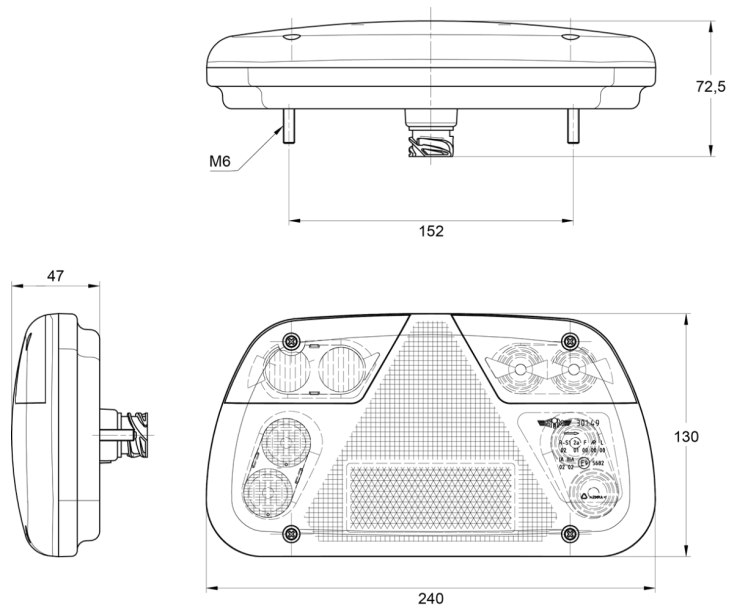

LIGHTS FRONT AND REAR

3149.2000600

LED rear light | right | 12-24V

EAN: 5414184017900

Specifications

Certification	ECE	Packing	POS packaging
Color	Amber/red/white	Supplied with	Mounting screws
Colour of lens	Amber/red/white	Thickness mm	47 mm
Connection	DIN plug	To be ordered by	1
Height mm	130 mm	Type	Rear lights
IP-degree	IP54	Weight (kg)	0,400 Kg
Length mm	240 mm	With Direction indicator	Yes
Light source	LED	With Rear fog light	Yes
Mounting	Surface mount	With Reversing light	Yes
Mounting side	Rear - Right	With Tail-Stop	Yes
Operating voltage	12V - 24V	Without triangular reflector	Yes