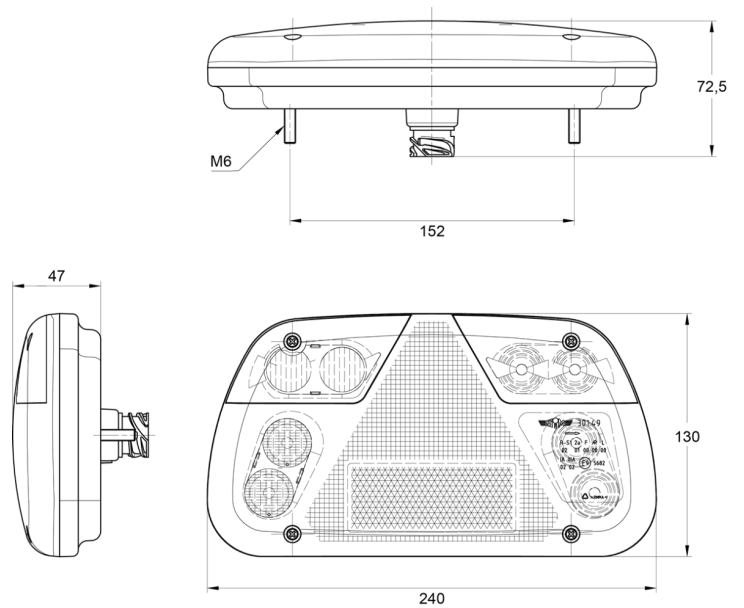

LIGHTS FRONT AND REAR

3149.2000600

LED rear light | right | 12-24V

EAN: 5414184017900

Specifications

Certification	ECE	Packing	POS packaging
Color	Amber/red/white	Supplied with	Mounting screws
Colour of lens	Amber/red/white	Thickness mm	47 mm
Connection	DIN plug	To be ordered by	1
Height mm	130 mm	Type	Rear lights
IP-degree	IP54	Weight (kg)	0,400 Kg
Length mm	240 mm	With Direction indicator	Yes
Light source	LED	With Rear fog light	Yes
Mounting	Surface mount	With Reversing light	Yes
Mounting side	Rear - Right	With Tail-Stop	Yes
Operating voltage	12V - 24V	Without triangular reflector	Yes