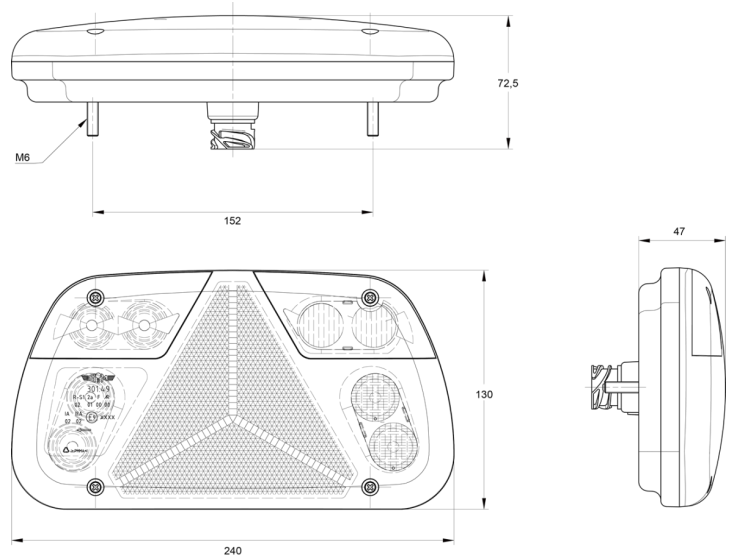

LIGHTS FRONT AND REAR

3149.400000

LED rear light | left | 12-24V

EAN: 5414184017917

Specifications

Certification	ECE	Packing	POS packaging
Color	Amber/red/white	Supplied with	Mounting screws
Colour of lens	Amber/red/white	Thickness mm	47 mm
Connection	Universal with cable gland	To be ordered by	1
Height mm	130 mm	Type	Rear lights
IP-degree	IP54	Weight (kg)	0,400 Kg
Length mm	240 mm	With Direction indicator	Yes
Light source	LED	With Rear fog light	Yes
Mounting	Surface mount	With Reversing light	Yes
Mounting side	Rear - Left	With Tail-Stop	Yes
Operating voltage	12V - 24V	With Triangular reflector	Yes