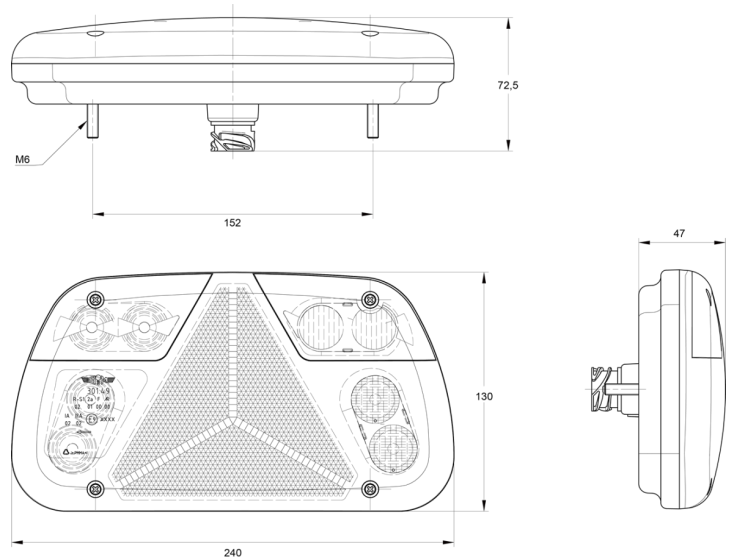

LIGHTS FRONT AND REAR

3149.400000

LED rear light | left | 12-24V

EAN: 5414184017917

Specifications

Certification	ECE	Packing	POS packaging
Color	Amber/red/white	Supplied with	Mounting screws
Colour of lens	Amber/red/white	Thickness mm	47 mm
Connection	Universal with cable gland	To be ordered by	1
Height mm	130 mm	Type	Rear lights
IP-degree	IP54	Weight (kg)	0,400 Kg
Length mm	240 mm	With Direction indicator	Yes
Light source	LED	With Rear fog light	Yes
Mounting	Surface mount	With Reversing light	Yes
Mounting side	Rear - Left	With Tail-Stop	Yes
Operating voltage	12V - 24V	With Triangular reflector	Yes