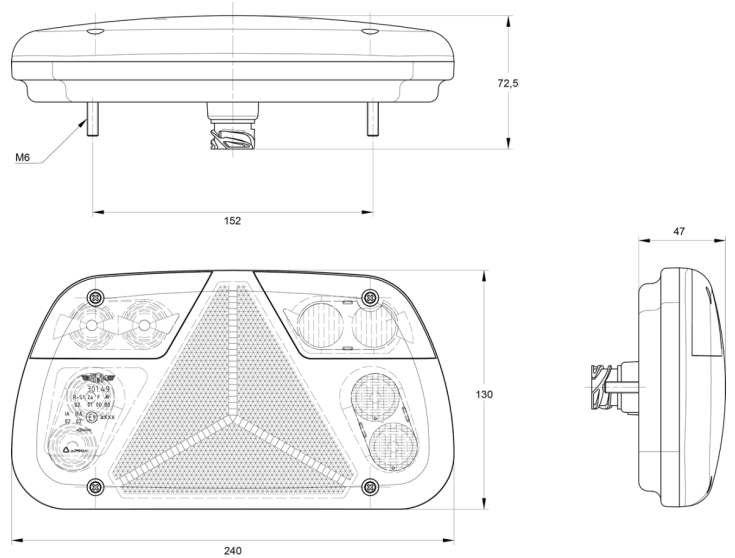

# LIGHTS FRONT AND REAR

3149.400000

LED rear light | left | 12-24V

EAN: 5414184017917

## Specifications

Certification	ECE	Packing	POS packaging
Color	Amber/red/white	Supplied with	Mounting screws
Colour of lens	Amber/red/white	Thickness mm	47 mm
Connection	Universal with cable gland	To be ordered by	1
Height mm	130 mm	Type	Rear lights
IP-degree	IP54	Weight (kg)	0,400 Kg
Length mm	240 mm	With Direction indicator	Yes
Light source	LED	With Rear fog light	Yes
Mounting	Surface mount	With Reversing light	Yes
Mounting side	Rear - Left	With Tail-Stop	Yes
Operating voltage	12V - 24V	With Triangular reflector	Yes