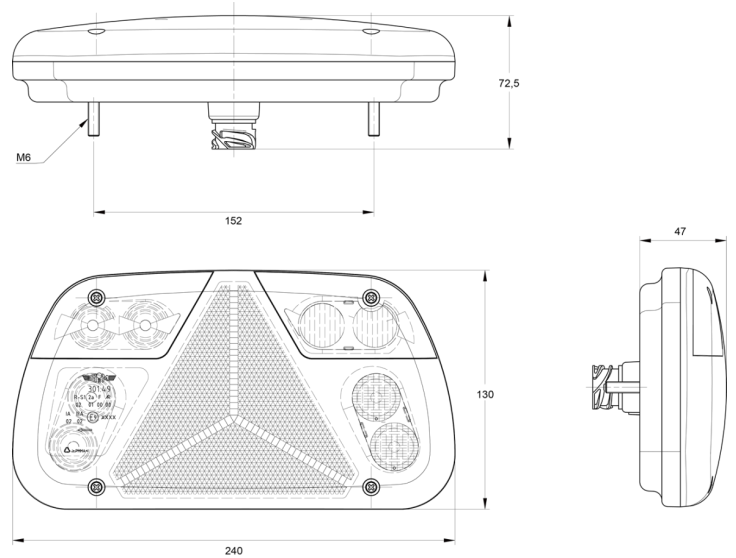

LIGHTS FRONT AND REAR

3149.4000200

LED rear light | right | 12-24V

EAN: 5414184017924

Specifications

Certification	ECE	Packing	POS packaging
Color	Amber/red/white	Supplied with	Mounting screws
Colour of lens	Amber/red/white	Thickness mm	47 mm
Connection	Universal with cable gland	To be ordered by	1
Height mm	130 mm	Type	Rear lights
IP-degree	IP54	Weight (kg)	0,400 Kg
Length mm	240 mm	With Direction indicator	Yes
Light source	LED	With Rear fog light	Yes
Mounting	Surface mount	With Reversing light	Yes
Mounting side	Rear - Right	With Tail-Stop	Yes
Operating voltage	12V - 24V	With Triangular reflector	Yes