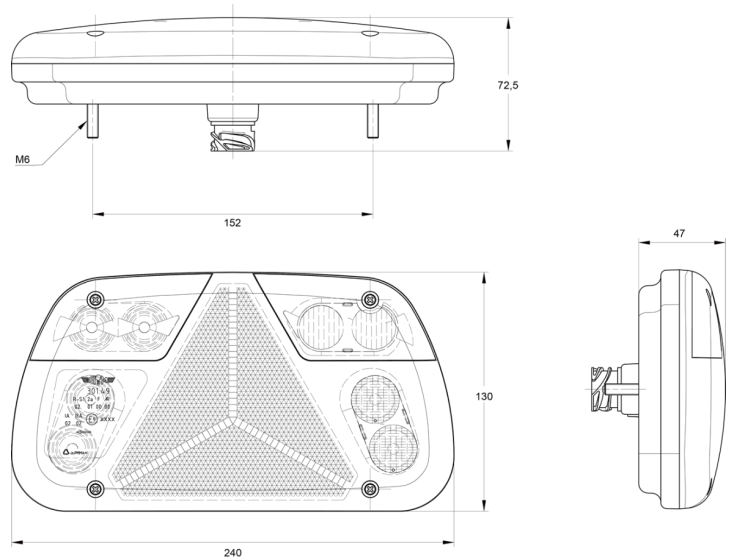

LIGHTS FRONT AND REAR

3149.4000200

LED rear light | right | 12-24V

EAN: 5414184017924

Specifications

Certification	ECE	Packing	POS packaging
Color	Amber/red/white	Supplied with	Mounting screws
Colour of lens	Amber/red/white	Thickness mm	47 mm
Connection	Universal with cable gland	To be ordered by	1
Height mm	130 mm	Type	Rear lights
IP-degree	IP54	Weight (kg)	0,400 Kg
Length mm	240 mm	With Direction indicator	Yes
Light source	LED	With Rear fog light	Yes
Mounting	Surface mount	With Reversing light	Yes
Mounting side	Rear - Right	With Tail-Stop	Yes
Operating voltage	12V - 24V	With Triangular reflector	Yes