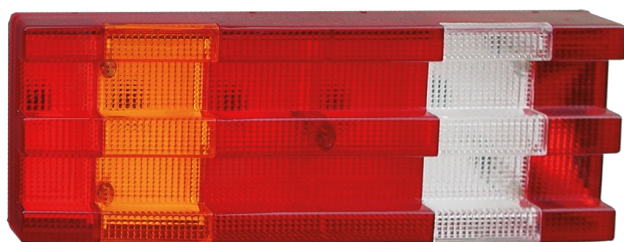

REPLACEMENT GLASSES REAR LIGHTS

3163.0000310

Replacement lens serie for 3163

EAN: 5414184564756

Specifications

Color	Amber/red/white	Specifically suitable for	3163
Colour of lens	Amber/red/white	To be ordered by	1
Mounting side	Left & right	Weight (kg)	0,475 Kg
Packing	Bag		