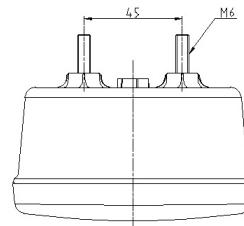

LIGHTS FRONT AND REAR

3167.0305100

LED direction indicator | left+right | 12-24V

EAN: 5414184018051

Specifications

Certification	ECE R6
Color	Amber
Colour of lens	Amber
Connection	Open cable ends
Dimensions	110 x 55 x 70 mm
EMC	Yes
IP-degree	IP65
Length of cable (m)	0,50 m
Light source	LED
Material	Polycarbonat

Mounting	Surface mount
Mounting side	Left & right
Operating voltage	12V - 24V
Packing	POS packaging
To be ordered by	1
Type	Direction indicators
Weight (kg)	0,203 Kg