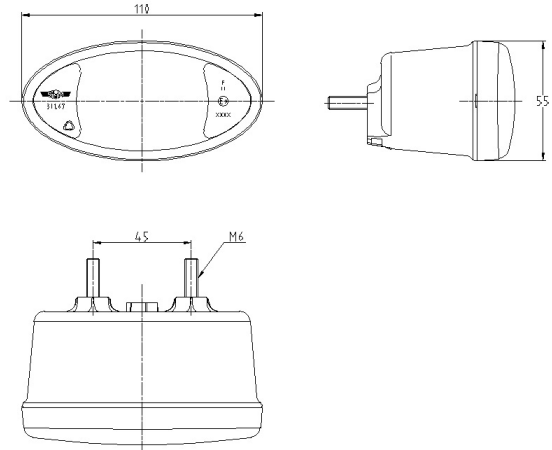

LIGHTS FRONT AND REAR

3167.0305100

LED direction indicator | left+right | 12-24V

EAN: 5414184018051

Specifications

| | | | |
|---------------------|------------------|-------------------|----------------------|
| Certification | ECE R6 | Mounting | Surface mount |
| Color | Amber | Mounting side | Left & right |
| Colour of lens | Amber | Operating voltage | 12V - 24V |
| Connection | Open cable ends | Packing | POS packaging |
| Dimensions | 110 x 55 x 70 mm | To be ordered by | 1 |
| EMC | Yes | Type | Direction indicators |
| IP-degree | IP65 | Weight (kg) | 0,203 Kg |
| Length of cable (m) | 0,50 m | | |
| Light source | LED | | |
| Material | Polycarbonat | | |