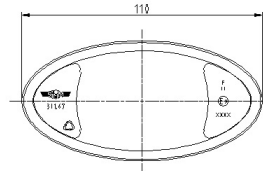

LIGHTS FRONT AND REAR

3167.0305100

LED direction indicator | left+right | 12-24V

EAN: 5414184018051

Specifications

Certification	ECE R6
Color	Amber
Colour of lens	Amber
Connection	Open cable ends
Dimensions	110 x 55 x 70 mm
EMC	Yes
IP-degree	IP65
Length of cable (m)	0,50 m
Light source	LED
Material	Polycarbonat

Mounting	Surface mount
Mounting side	Left & right
Operating voltage	12V - 24V
Packing	POS packaging
To be ordered by	1
Type	Direction indicators
Weight (kg)	0,203 Kg