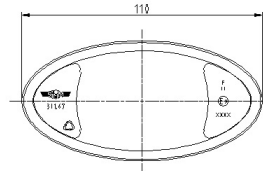

# LIGHTS FRONT AND REAR

3167.0305100

LED direction indicator | left+right | 12-24V

EAN: 5414184018051

## Specifications

Certification	ECE R6
Color	Amber
Colour of lens	Amber
Connection	Open cable ends
Dimensions	110 x 55 x 70 mm
EMC	Yes
IP-degree	IP65
Length of cable (m)	0,50 m
Light source	LED
Material	Polycarbonat

Mounting	Surface mount
Mounting side	Left & right
Operating voltage	12V - 24V
Packing	POS packaging
To be ordered by	1
Type	Direction indicators
Weight (kg)	0,203 Kg