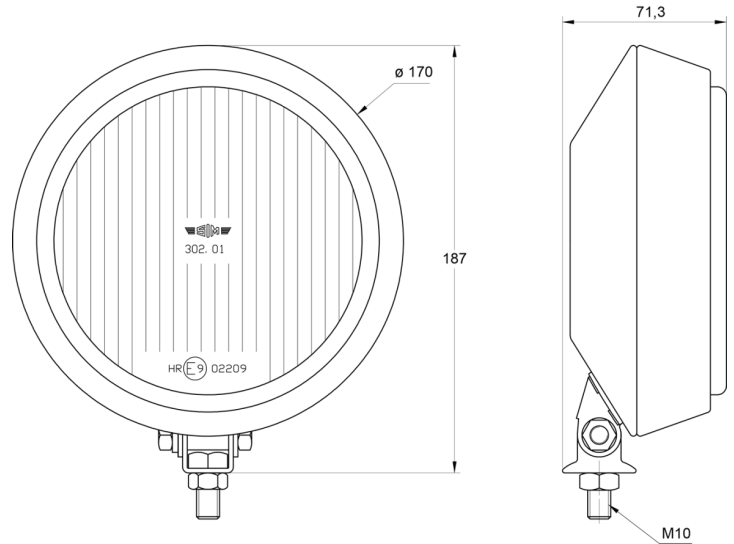

LIGHTS FRONT AND REAR

3201.0000000

Long-range high beam headlamp | round

EAN: 5414184561717

Specifications

Certification	ECE R20	Mounting side	Front
Color	White	Number of flash patterns	N/A
Colour of lens	Clear	Packing	POS packaging
Connection	N/A	Thickness mm	71 mm
Diameter mm	170 mm	To be ordered by	1
Height mm	197 mm	Type	Driving lights
Light source	Halogen	Weight (kg)	0,766 Kg
Mounting	Bolt M10		