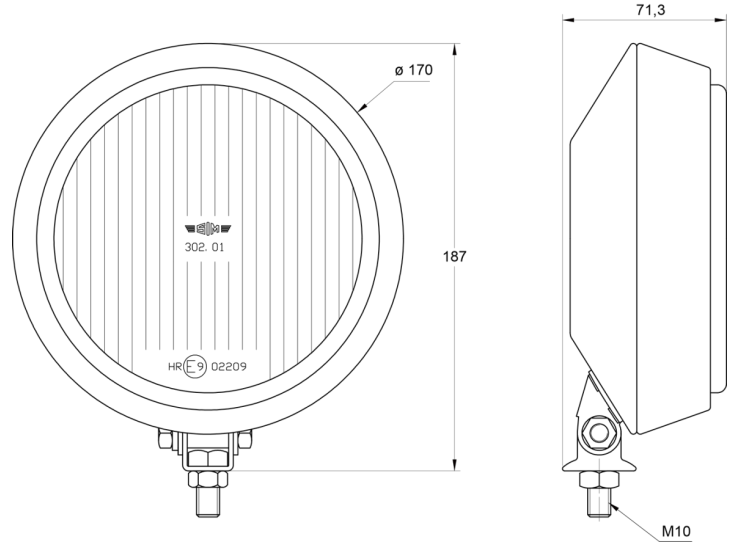

LIGHTS FRONT AND REAR

3201.000000

Long-range high beam headlamp | round

EAN: 5414184561717

Specifications

Certification	ECE R20	Mounting side	Front
Color	White	Number of flash patterns	N/A
Colour of lens	Clear	Packing	POS packaging
Connection	N/A	Thickness mm	71 mm
Diameter mm	170 mm	To be ordered by	1
Height mm	197 mm	Type	Driving lights
Light source	Halogen	Weight (kg)	0,766 Kg
Mounting	Bolt M10		