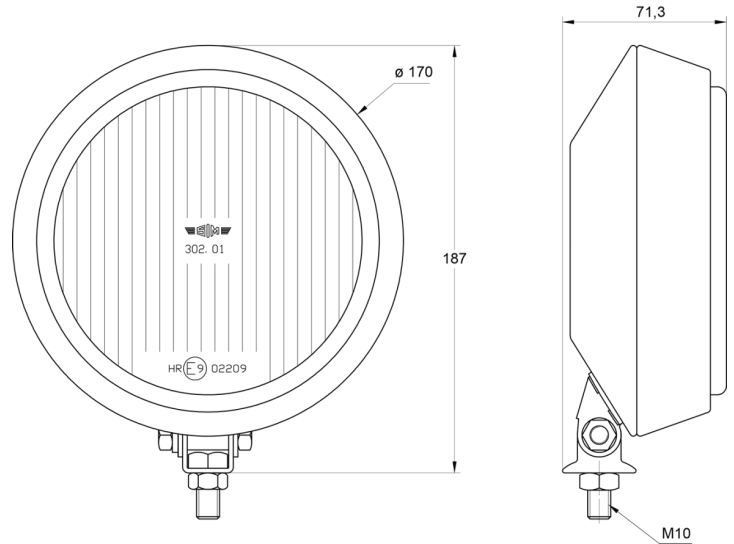

LIGHTS FRONT AND REAR

3201.000000

Long-range high beam headlamp | round

EAN: 5414184561717

Specifications

Certification	ECE R20	Mounting side	Front
Color	White	Number of flash patterns	N/A
Colour of lens	Clear	Packing	POS packaging
Connection	N/A	Thickness mm	71 mm
Diameter mm	170 mm	To be ordered by	1
Height mm	197 mm	Type	Driving lights
Light source	Halogen	Weight (kg)	0,766 Kg
Mounting	Bolt M10		