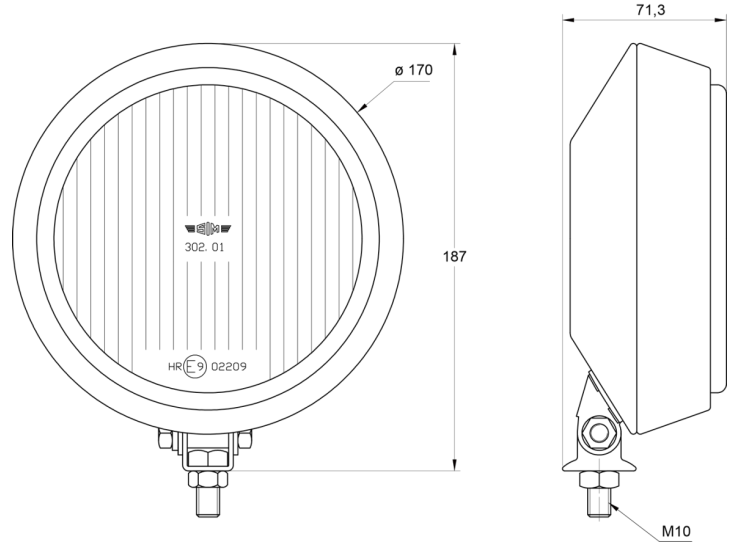

LIGHTS FRONT AND REAR

3201.0000000

Long-range high beam headlamp | round

EAN: 5414184561717

Specifications

Certification	ECE R20	Mounting side	Front
Color	White	Number of flash patterns	N/A
Colour of lens	Clear	Packing	POS packaging
Connection	N/A	Thickness mm	71 mm
Diameter mm	170 mm	To be ordered by	1
Height mm	197 mm	Type	Driving lights
Light source	Halogen	Weight (kg)	0,766 Kg
Mounting	Bolt M10		