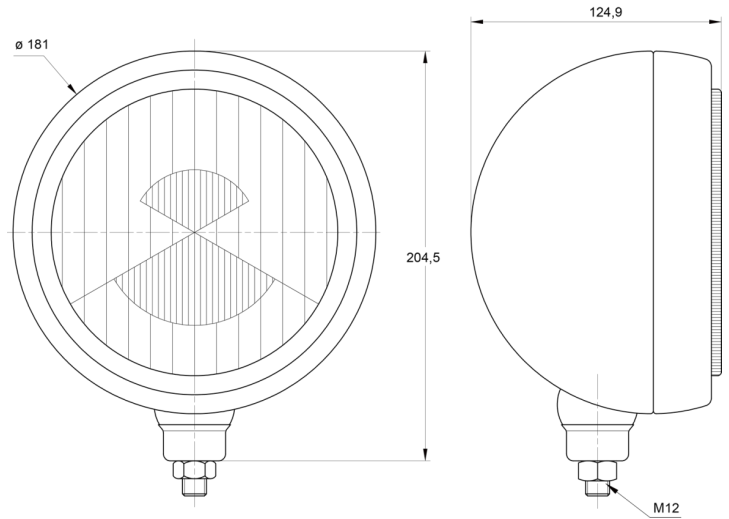

LIGHTS FRONT AND REAR

3205.000000

Long-range high beam headlamp | round

EAN: 5414184561755

Specifications

Certification	ECE R8	Mounting side	Front
Color	Chrome/black	Number of flash patterns	N/A
Colour of lens	Clear	Packing	POS packaging
Connection	N/A	Thickness mm	125 mm
Diameter mm	181 mm	To be ordered by	1
Height mm	204 mm	Type	Driving lights
Light source	Halogen	Weight (kg)	1,115 Kg
Mounting	Bolt M12		