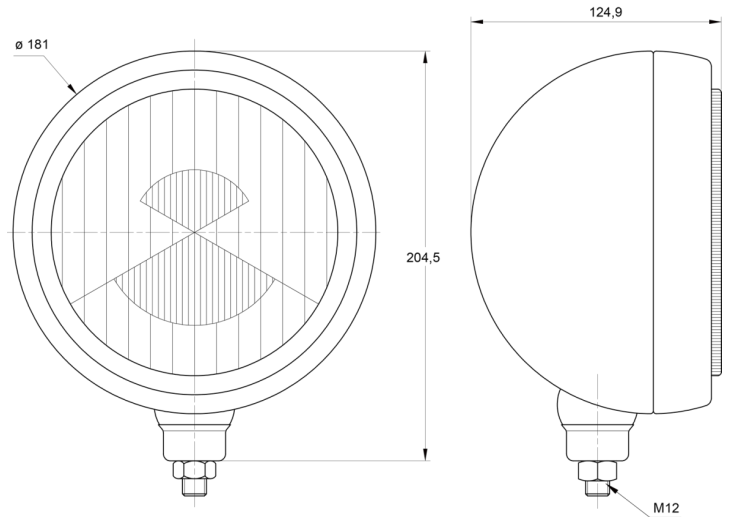

# LIGHTS FRONT AND REAR

3205.000000

Long-range high beam headlamp | round

EAN: 5414184561755

## Specifications

Certification	ECE R8	Mounting side	Front
Color	Chrome/black	Number of flash patterns	N/A
Colour of lens	Clear	Packing	POS packaging
Connection	N/A	Thickness mm	125 mm
Diameter mm	181 mm	To be ordered by	1
Height mm	204 mm	Type	Driving lights
Light source	Halogen	Weight (kg)	1,115 Kg
Mounting	Bolt M12		