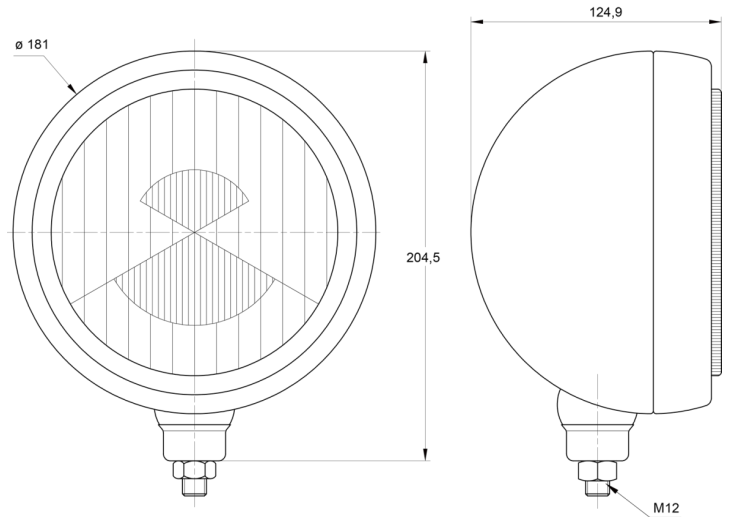

LIGHTS FRONT AND REAR

3205.000000

Long-range high beam headlamp | round

EAN: 5414184561755

Specifications

Certification	ECE R8
Color	Chrome/black
Colour of lens	Clear
Connection	N/A
Diameter mm	181 mm
Height mm	204 mm
Light source	Halogen
Mounting	Bolt M12

Mounting side	Front
Number of flash patterns	N/A
Packing	POS packaging
Thickness mm	125 mm
To be ordered by	1
Type	Driving lights
Weight (kg)	1,115 Kg