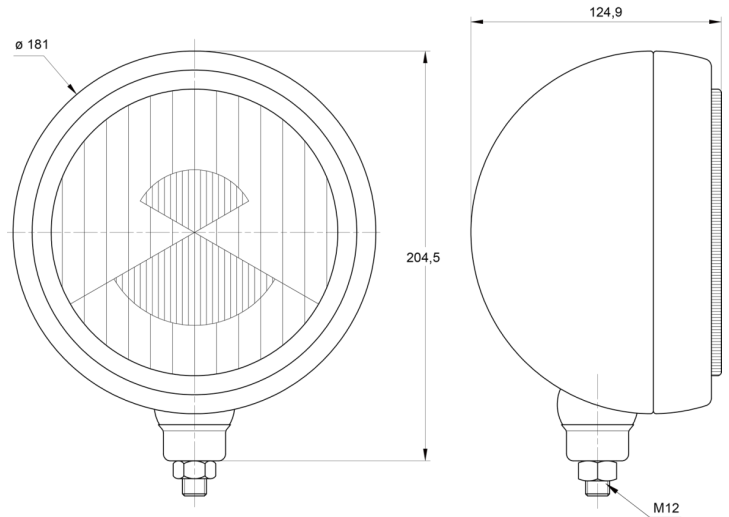

LIGHTS FRONT AND REAR

3205.000000

Long-range high beam headlamp | round

EAN: 5414184561755

Specifications

Certification	ECE R8	Mounting side	Front
Color	Chrome/black	Number of flash patterns	N/A
Colour of lens	Clear	Packing	POS packaging
Connection	N/A	Thickness mm	125 mm
Diameter mm	181 mm	To be ordered by	1
Height mm	204 mm	Type	Driving lights
Light source	Halogen	Weight (kg)	1,115 Kg
Mounting	Bolt M12		