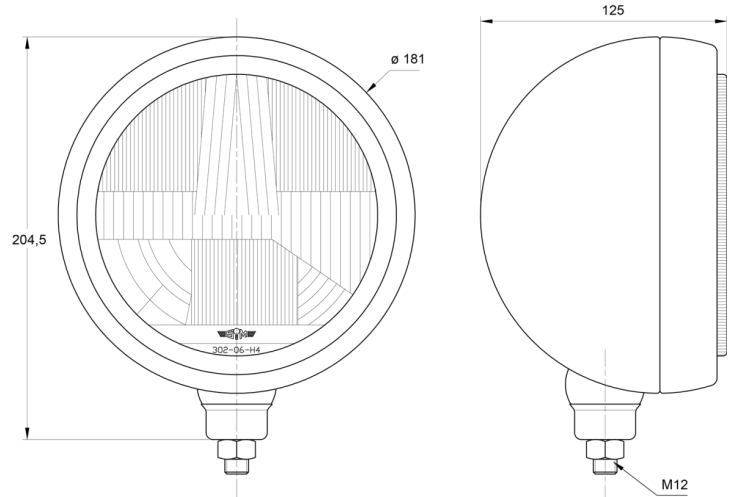

LIGHTS FRONT AND REAR

3206.000000

Long-range high beam headlamp | round

EAN: 5414184561762

Specifications

Color	White	Mounting side	Front
Colour of lens	Clear	Number of flash patterns	N/A
Connection	N/A	Packing	POS packaging
Diameter mm	181 mm	Thickness mm	125 mm
Height mm	204 mm	To be ordered by	1
Light source	Halogen	Type	Driving lights
Mounting	Bolt M12	Weight (kg)	1,150 Kg