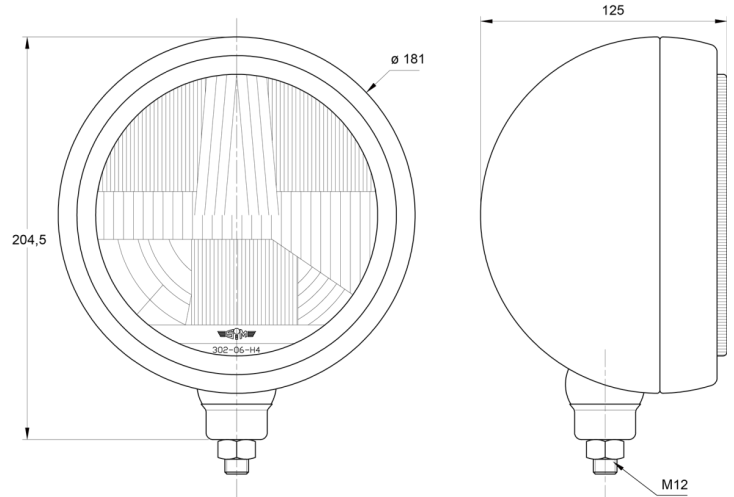

# LIGHTS FRONT AND REAR

3206.000000

Long-range high beam headlamp | round

EAN: 5414184561762

## Specifications

Color	White	Mounting side	Front
Colour of lens	Clear	Number of flash patterns	N/A
Connection	N/A	Packing	POS packaging
Diameter mm	181 mm	Thickness mm	125 mm
Height mm	204 mm	To be ordered by	1
Light source	Halogen	Type	Driving lights
Mounting	Bolt M12	Weight (kg)	1,150 Kg