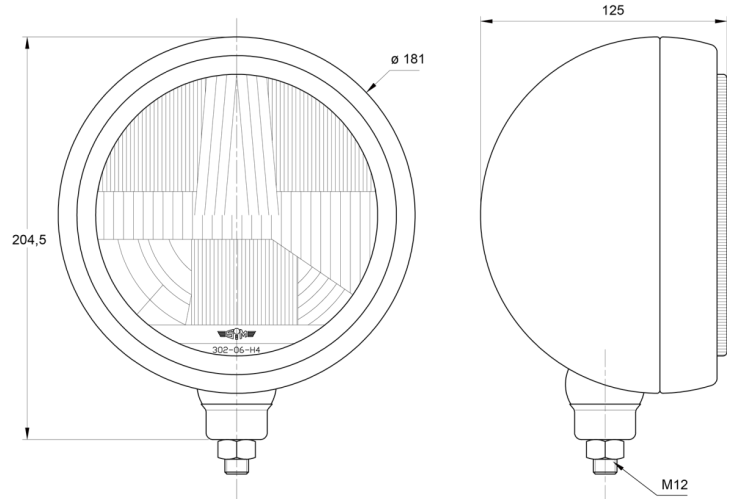

LIGHTS FRONT AND REAR

3206.000000

Long-range high beam headlamp | round

EAN: 5414184561762

Specifications

Color	White	Mounting side	Front
Colour of lens	Clear	Number of flash patterns	N/A
Connection	N/A	Packing	POS packaging
Diameter mm	181 mm	Thickness mm	125 mm
Height mm	204 mm	To be ordered by	1
Light source	Halogen	Type	Driving lights
Mounting	Bolt M12	Weight (kg)	1,150 Kg