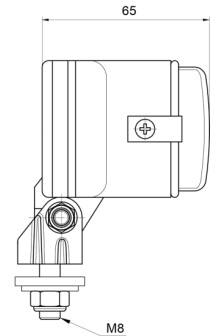

LIGHTS FRONT AND REAR

3220.000000

Long-range high beam headlamp | rectangular

EAN: 5414184561946

Specifications

Certification	ECE	Number of flash patterns	N/A
Color	White	Packing	POS packaging
Colour of lens	Clear	Thickness mm	65 mm
Connection	N/A	To be ordered by	1
Height mm	79 mm	Type	Driving lights
Light source	Halogen	Weight (kg)	0,345 Kg
Mounting	Bolt M8	Width mm	149 mm
Mounting side	Front		