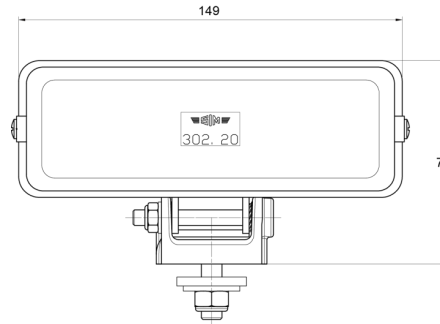

LIGHTS FRONT AND REAR

3220.000000

Long-range high beam headlamp | rectangular

EAN: 5414184561946

Specifications

Certification	ECE	Number of flash patterns	N/A
Color	White	Packing	POS packaging
Colour of lens	Clear	Thickness mm	65 mm
Connection	N/A	To be ordered by	1
Height mm	79 mm	Type	Driving lights
Light source	Halogen	Weight (kg)	0,345 Kg
Mounting	Bolt M8	Width mm	149 mm
Mounting side	Front		