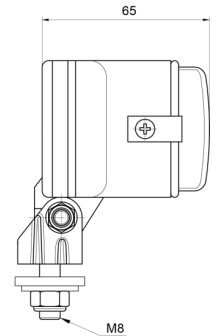

LIGHTS FRONT AND REAR

3220.000000

Long-range high beam headlamp | rectangular

EAN: 5414184561946

Specifications

Certification	ECE	Number of flash patterns	N/A
Color	White	Packing	POS packaging
Colour of lens	Clear	Thickness mm	65 mm
Connection	N/A	To be ordered by	1
Height mm	79 mm	Type	Driving lights
Light source	Halogen	Weight (kg)	0,345 Kg
Mounting	Bolt M8	Width mm	149 mm
Mounting side	Front		