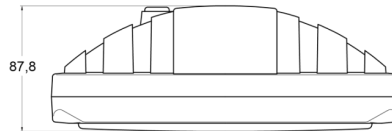

## Specifications

Certification	ECE R8	Number of flash patterns	N/A
Color	White	Packing	POS packaging
Colour of lens	Clear	Thickness mm	88 mm
Connection	N/A	To be ordered by	1
Height mm	171 mm	Type	Driving lights
Light source	Halogen	Weight (kg)	1,102 Kg
Mounting	Bolt M10	Width mm	242 mm
Mounting side	Front		