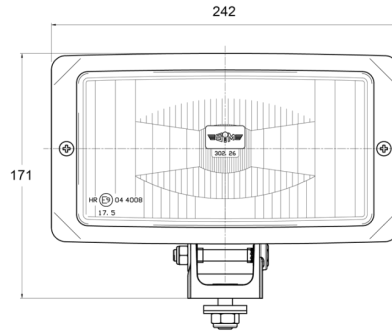

LIGHTS FRONT AND REAR

3226.000000

Long-range high beam headlamp | rectangular

EAN: 5414184562059

Specifications

Certification	ECE R8	Number of flash patterns	N/A
Color	White	Packing	POS packaging
Colour of lens	Clear	Thickness mm	88 mm
Connection	N/A	To be ordered by	1
Height mm	171 mm	Type	Driving lights
Light source	Halogen	Weight (kg)	1,102 Kg
Mounting	Bolt M10	Width mm	242 mm
Mounting side	Front		