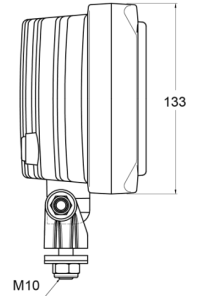

LIGHTS FRONT AND REAR

3226.000000

Long-range high beam headlamp | rectangular

EAN: 5414184562059

Specifications

Certification	ECE R8	Number of flash patterns	N/A
Color	White	Packing	POS packaging
Colour of lens	Clear	Thickness mm	88 mm
Connection	N/A	To be ordered by	1
Height mm	171 mm	Type	Driving lights
Light source	Halogen	Weight (kg)	1,102 Kg
Mounting	Bolt M10	Width mm	242 mm
Mounting side	Front		