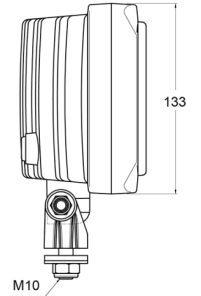

# LIGHTS FRONT AND REAR

3226.000000

Long-range high beam headlamp | rectangular

EAN: 5414184562059

## Specifications

Certification	ECE R8	Number of flash patterns	N/A
Color	White	Packing	POS packaging
Colour of lens	Clear	Thickness mm	88 mm
Connection	N/A	To be ordered by	1
Height mm	171 mm	Type	Driving lights
Light source	Halogen	Weight (kg)	1,102 Kg
Mounting	Bolt M10	Width mm	242 mm
Mounting side	Front		