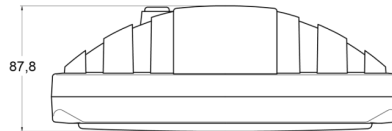

LIGHTS FRONT AND REAR

3226.000000

Long-range high beam headlamp | rectangular

EAN: 5414184562059

Specifications

Certification	ECE R8	Number of flash patterns	N/A
Color	White	Packing	POS packaging
Colour of lens	Clear	Thickness mm	88 mm
Connection	N/A	To be ordered by	1
Height mm	171 mm	Type	Driving lights
Light source	Halogen	Weight (kg)	1,102 Kg
Mounting	Bolt M10	Width mm	242 mm
Mounting side	Front		