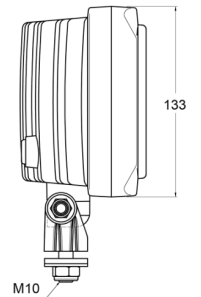

LIGHTS FRONT AND REAR

3226.000000

Long-range high beam headlamp | rectangular

EAN: 5414184562059

Specifications

Certification	ECE R8	Number of flash patterns	N/A
Color	White	Packing	POS packaging
Colour of lens	Clear	Thickness mm	88 mm
Connection	N/A	To be ordered by	1
Height mm	171 mm	Type	Driving lights
Light source	Halogen	Weight (kg)	1,102 Kg
Mounting	Bolt M10	Width mm	242 mm
Mounting side	Front		