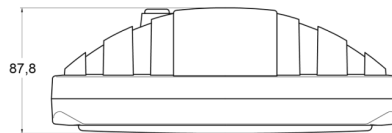

LIGHTS FRONT AND REAR

3226.000000

Long-range high beam headlamp | rectangular

EAN: 5414184562059

Specifications

Certification	ECE R8	Number of flash patterns	N/A
Color	White	Packing	POS packaging
Colour of lens	Clear	Thickness mm	88 mm
Connection	N/A	To be ordered by	1
Height mm	171 mm	Type	Driving lights
Light source	Halogen	Weight (kg)	1,102 Kg
Mounting	Bolt M10	Width mm	242 mm
Mounting side	Front		