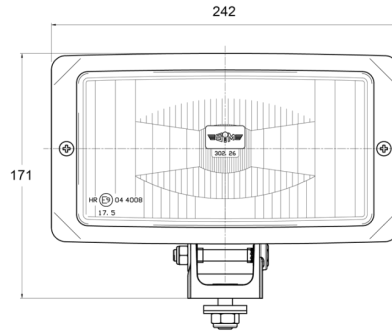

## Specifications

Certification	ECE R8	Number of flash patterns	N/A
Color	White	Packing	POS packaging
Colour of lens	Clear	Thickness mm	88 mm
Connection	N/A	To be ordered by	1
Height mm	171 mm	Type	Driving lights
Light source	Halogen	Weight (kg)	1,102 Kg
Mounting	Bolt M10	Width mm	242 mm
Mounting side	Front		