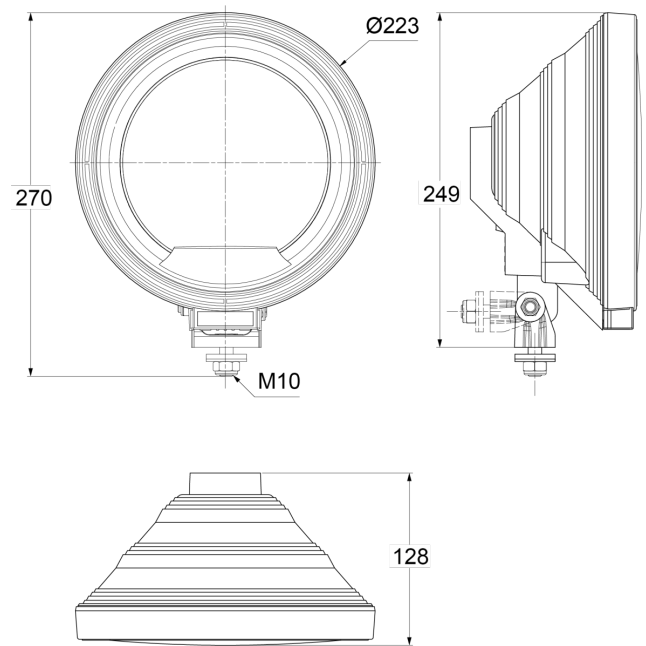

LIGHTS FRONT AND REAR

3227.000000

Long-range high beam headlamp | round

EAN: 5414184564916

Specifications

Certification	ECE R8
Color	White
Colour of lens	Clear
Diameter mm	223 mm
Height mm	270 mm
Light source	Halogen
Mounting	Bolt M10
Mounting side	Front

Packing	POS packaging
Thickness mm	128 mm
To be ordered by	1
Type	Driving lights
Weight (kg)	0,916 Kg