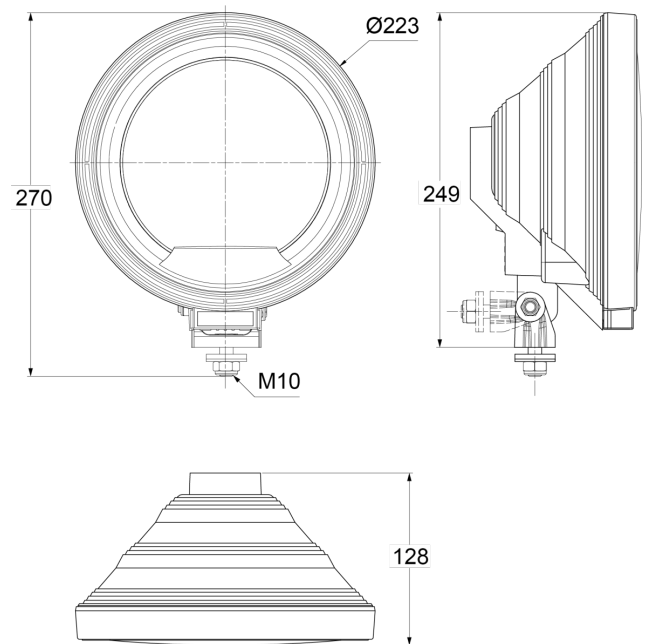

LIGHTS FRONT AND REAR

3227.000000

Long-range high beam headlamp | round

EAN: 5414184564916

Specifications

Certification	ECE R8	Packing	POS packaging
Color	White	Thickness mm	128 mm
Colour of lens	Clear	To be ordered by	1
Diameter mm	223 mm	Type	Driving lights
Height mm	270 mm	Weight (kg)	0,916 Kg
Light source	Halogen		
Mounting	Bolt M10		
Mounting side	Front		