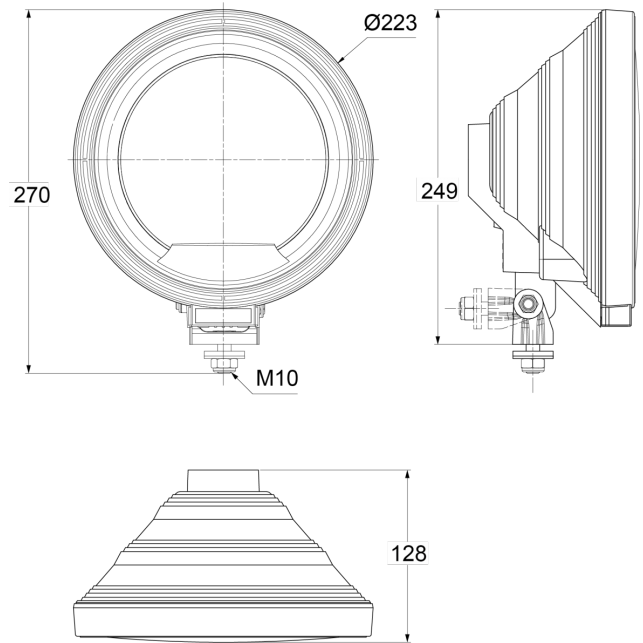

LIGHTS FRONT AND REAR

3227.000000

Long-range high beam headlamp | round

EAN: 5414184564916

Specifications

Certification	ECE R8
Color	White
Colour of lens	Clear
Diameter mm	223 mm
Height mm	270 mm
Light source	Halogen
Mounting	Bolt M10
Mounting side	Front

Packing	POS packaging
Thickness mm	128 mm
To be ordered by	1
Type	Driving lights
Weight (kg)	0,916 Kg