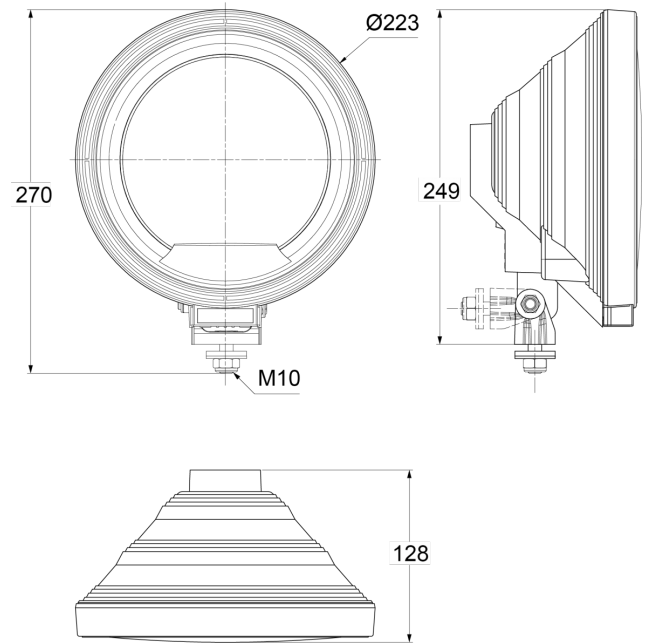

LIGHTS FRONT AND REAR

3227.0000500

Long-range high beam headlamp | round

EAN: 5414184564923

Specifications

Certification	ECE R8	Packing	POS packaging
Color	Blue/white	Thickness mm	128 mm
Colour of lens	Blue	To be ordered by	1
Diameter mm	223 mm	Type	Driving lights
Height mm	270 mm	Weight (kg)	0,916 Kg
Light source	Halogen		
Mounting	Bolt M10		
Mounting side	Front		