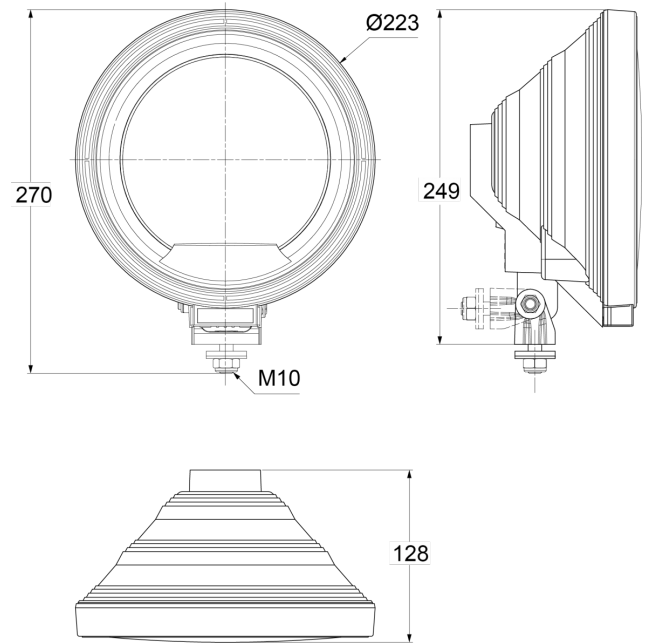

LIGHTS FRONT AND REAR

3227.0000500

Long-range high beam headlamp | round

EAN: 5414184564923

Specifications

Certification	ECE R8
Color	Blue/white
Colour of lens	Blue
Diameter mm	223 mm
Height mm	270 mm
Light source	Halogen
Mounting	Bolt M10
Mounting side	Front

Packing	POS packaging
Thickness mm	128 mm
To be ordered by	1
Type	Driving lights
Weight (kg)	0,916 Kg