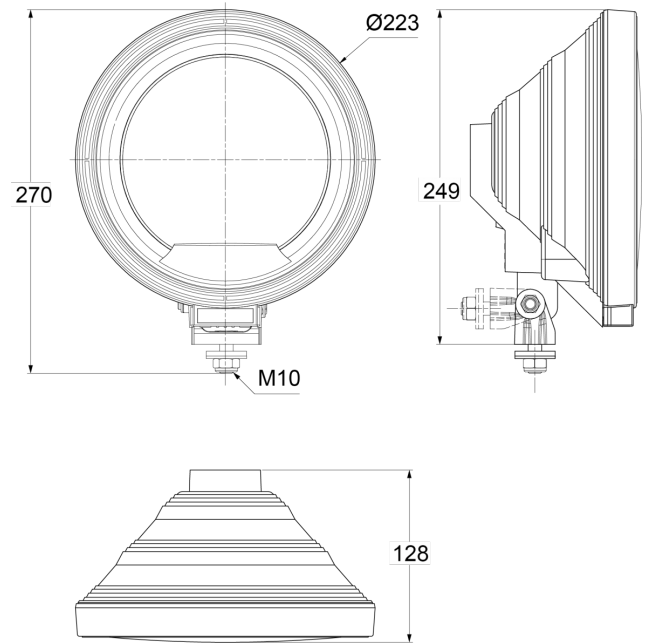

# LIGHTS FRONT AND REAR

3227.100000

Long-range high beam headlamp | round | LED ring

EAN: 5414184018136

## Specifications

Certification	ECE R8	Mounting	Bolt M10
Characteristics	LED ring	Mounting side	Front
Color	White	Packing	POS packaging
Colour of lens	Clear	Thickness mm	128 mm
Diameter mm	223 mm	To be ordered by	1
Height mm	270 mm	Type	Driving lights
Light source	Halogen + LED	Weight (kg)	1,1026 Kg