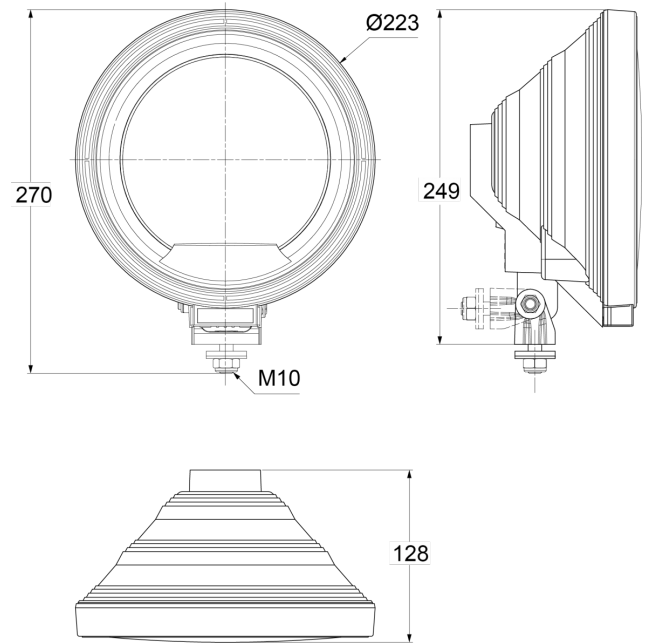

LIGHTS FRONT AND REAR

3227.100000

Long-range high beam headlamp | round | LED ring

EAN: 5414184018136

Specifications

Certification	ECE R8	Mounting	Bolt M10
Characteristics	LED ring	Mounting side	Front
Color	White	Packing	POS packaging
Colour of lens	Clear	Thickness mm	128 mm
Diameter mm	223 mm	To be ordered by	1
Height mm	270 mm	Type	Driving lights
Light source	Halogen + LED	Weight (kg)	1,1026 Kg