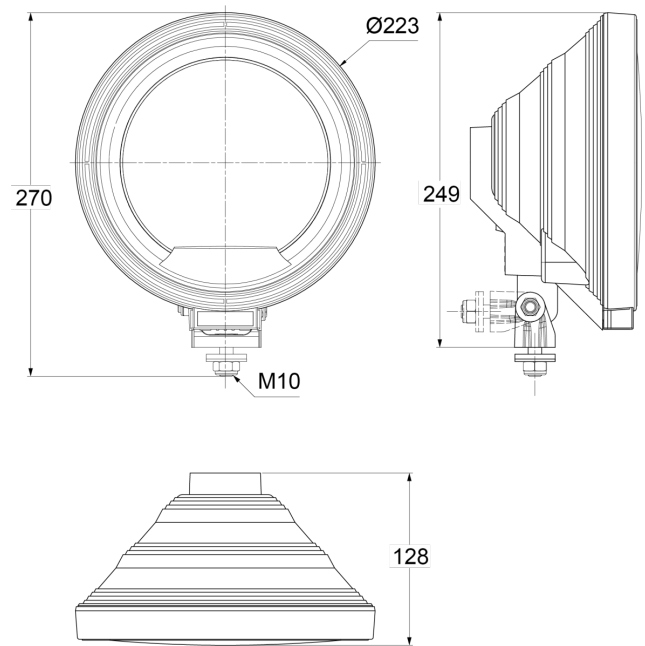

# LIGHTS FRONT AND REAR

3227.1000500

Long-range high beam headlamp | round | LED ring

EAN: 5414184018143

## Specifications

Certification	ECE R8	Mounting	Bolt M10
Characteristics	LED ring	Mounting side	Front
Color	Blue/white	Packing	POS packaging
Colour of lens	Blue	Thickness mm	128 mm
Diameter mm	223 mm	To be ordered by	1
Height mm	270 mm	Type	Driving lights
Light source	Halogen + LED	Weight (kg)	1,082 Kg