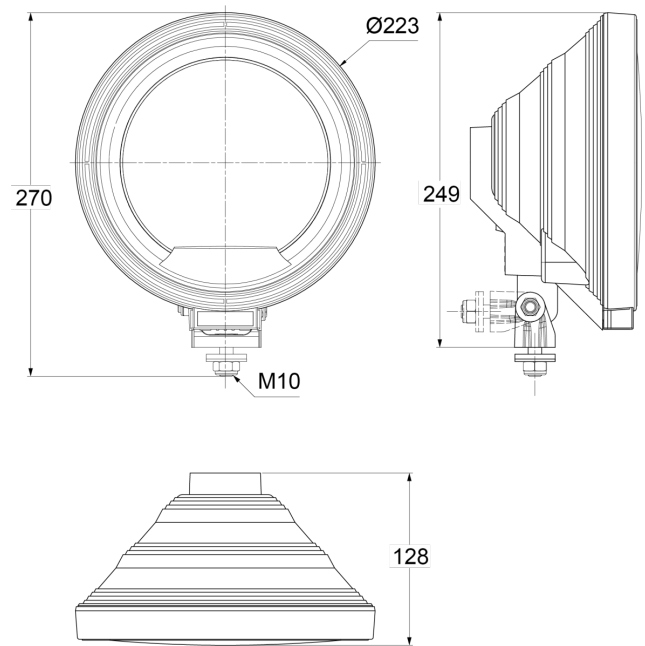

LIGHTS FRONT AND REAR

3227.1000500

Long-range high beam headlamp | round | LED ring

EAN: 5414184018143

Specifications

Certification	ECE R8	Mounting	Bolt M10
Characteristics	LED ring	Mounting side	Front
Color	Blue/white	Packing	POS packaging
Colour of lens	Blue	Thickness mm	128 mm
Diameter mm	223 mm	To be ordered by	1
Height mm	270 mm	Type	Driving lights
Light source	Halogen + LED	Weight (kg)	1,082 Kg