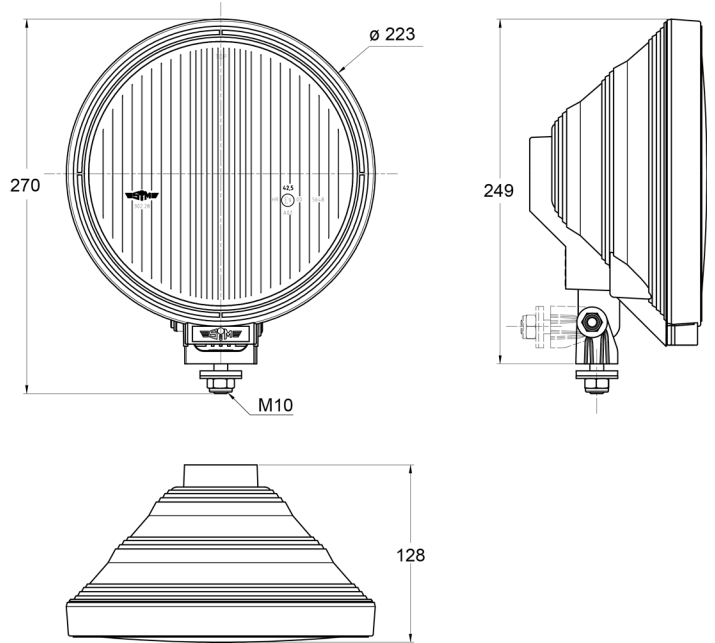

LIGHTS FRONT AND REAR

3228.000000

Long-range high beam headlamp | round

EAN: 5414184565173

Specifications

Certification	ECE R112+R7	Mounting side	Front
Color	White	Number of flash patterns	N/A
Colour of lens	Clear	Packing	POS packaging
Connection	N/A	Thickness mm	128 mm
Diameter mm	223 mm	To be ordered by	1
Height mm	270 mm	Type	Driving lights
Light source	Halogen	Weight (kg)	1,090 Kg
Mounting	Bolt M10		