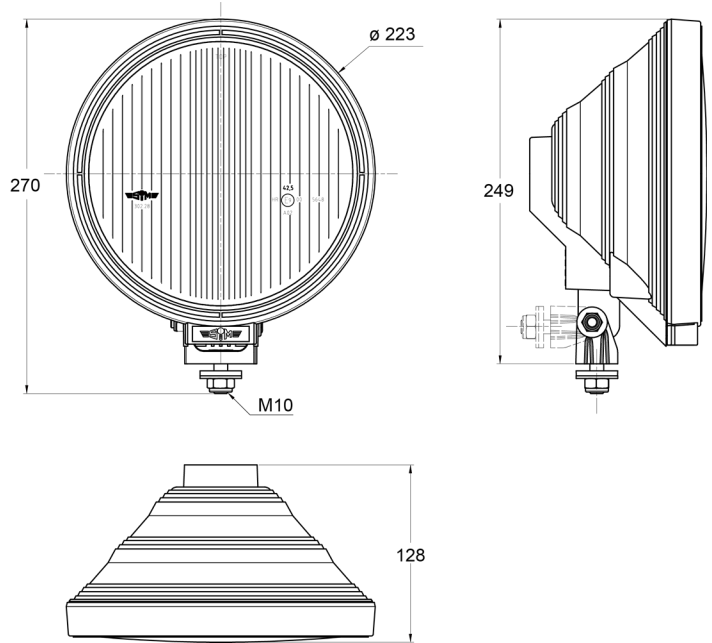

LIGHTS FRONT AND REAR

3228.0000500

Long-range high beam headlamp | round

EAN: 5414184565180

Specifications

Certification	ECE R112+R7	Mounting side	Front
Color	Blue/white	Number of flash patterns	N/A
Colour of lens	Blue	Packing	POS packaging
Connection	N/A	Thickness mm	128 mm
Diameter mm	223 mm	To be ordered by	1
Height mm	270 mm	Type	Driving lights
Light source	Halogen	Weight (kg)	1,090 Kg
Mounting	Bolt M10		