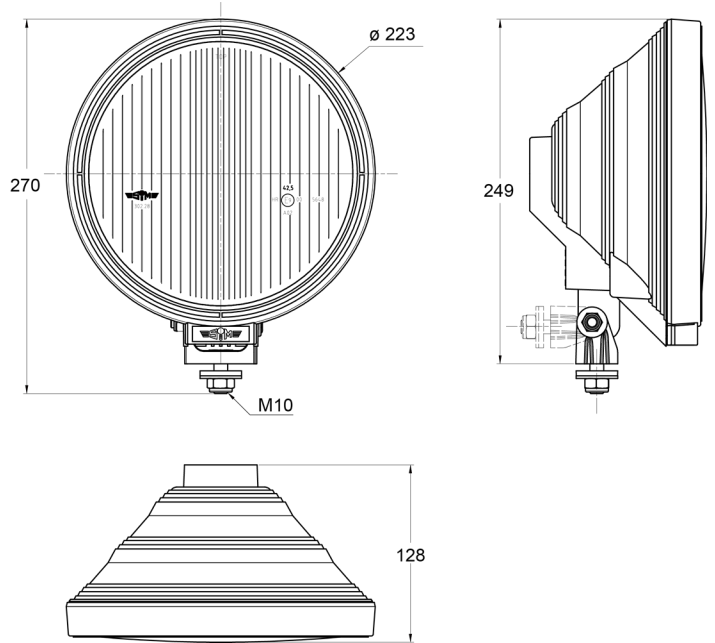

# LIGHTS FRONT AND REAR

3228.0000500

Long-range high beam headlamp | round

EAN: 5414184565180

## Specifications

Certification	ECE R112+R7	Mounting side	Front
Color	Blue/white	Number of flash patterns	N/A
Colour of lens	Blue	Packing	POS packaging
Connection	N/A	Thickness mm	128 mm
Diameter mm	223 mm	To be ordered by	1
Height mm	270 mm	Type	Driving lights
Light source	Halogen	Weight (kg)	1,090 Kg
Mounting	Bolt M10		