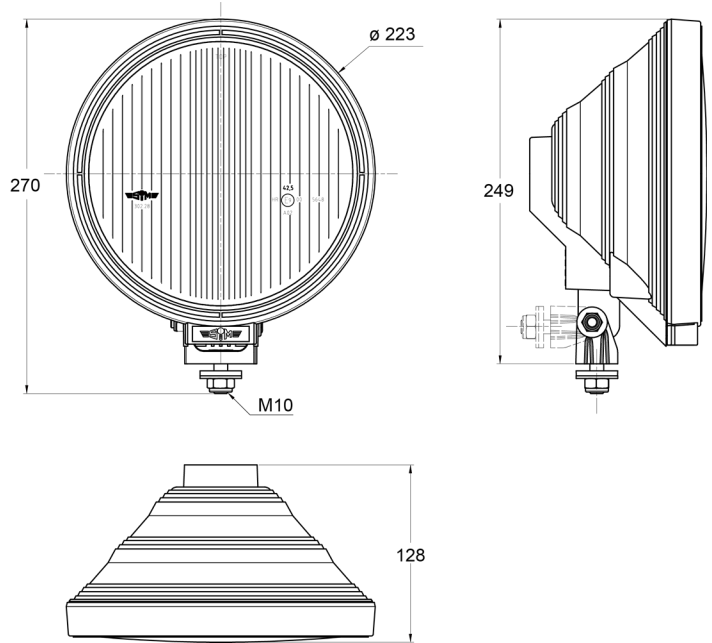

# LIGHTS FRONT AND REAR

3228.100000

High beam headlamp | round | pencil

EAN: 5414184018150

## Specifications

Certification	ECE R112+R7	Mounting	Bolt M10
Characteristics	LED ring	Mounting side	Front
Color	White	Number of flash patterns	N/A
Colour of lens	Clear	Packing	POS packaging
Connection	N/A	Thickness mm	128 mm
Diameter mm	223 mm	To be ordered by	1
Height mm	270 mm	Type	Driving lights
Light source	Halogen + LED	Weight (kg)	1,196 Kg