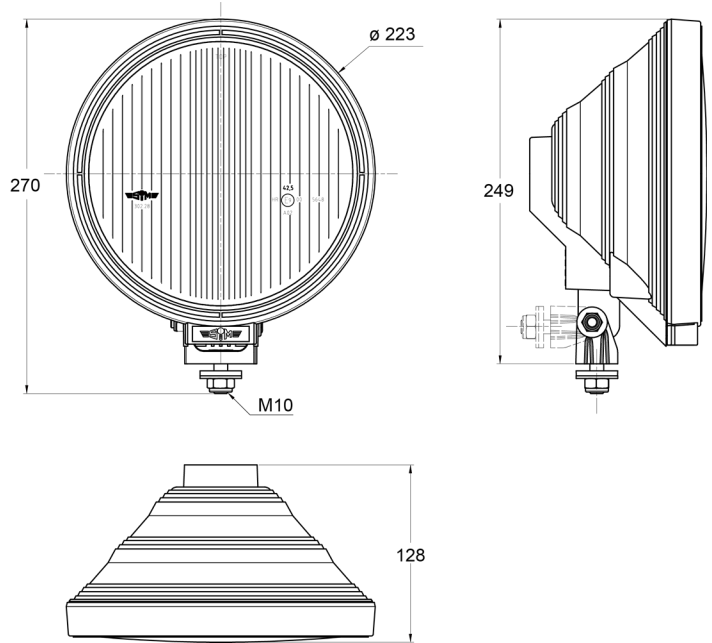

LIGHTS FRONT AND REAR

3228.100000

High beam headlamp | round | pencil

EAN: 5414184018150

Specifications

Certification	ECE R112+R7	Mounting	Bolt M10
Characteristics	LED ring	Mounting side	Front
Color	White	Number of flash patterns	N/A
Colour of lens	Clear	Packing	POS packaging
Connection	N/A	Thickness mm	128 mm
Diameter mm	223 mm	To be ordered by	1
Height mm	270 mm	Type	Driving lights
Light source	Halogen + LED	Weight (kg)	1,196 Kg