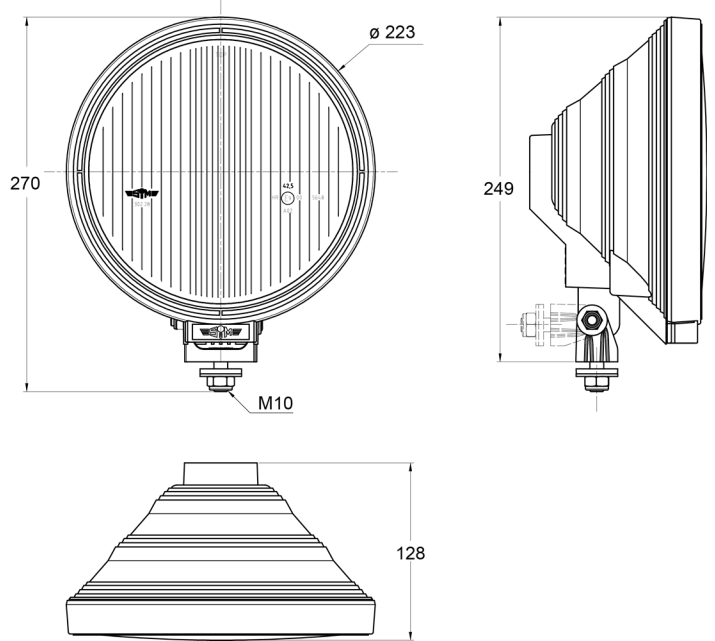

# LIGHTS FRONT AND REAR

3228.100000

High beam headlamp | round | pencil

EAN: 5414184018150

## Specifications

Certification	ECE R112+R7	Mounting	Bolt M10
Characteristics	LED ring	Mounting side	Front
Color	White	Number of flash patterns	N/A
Colour of lens	Clear	Packing	POS packaging
Connection	N/A	Thickness mm	128 mm
Diameter mm	223 mm	To be ordered by	1
Height mm	270 mm	Type	Driving lights
Light source	Halogen + LED	Weight (kg)	1,196 Kg