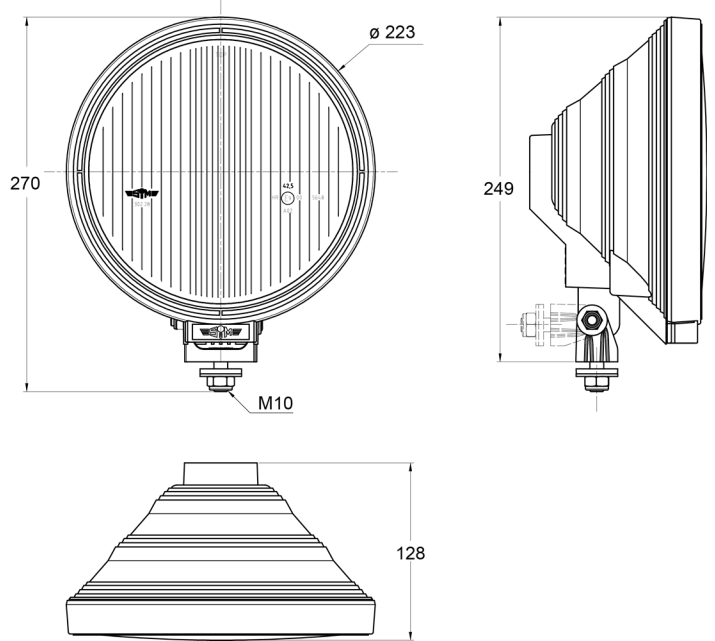

LIGHTS FRONT AND REAR

3228.100000

High beam headlamp | round | pencil

EAN: 5414184018150

Specifications

| | | | |
|-----------------|---------------|--------------------------|----------------|
| Certification | ECE R112+R7 | Mounting | Bolt M10 |
| Characteristics | LED ring | Mounting side | Front |
| Color | White | Number of flash patterns | N/A |
| Colour of lens | Clear | Packing | POS packaging |
| Connection | N/A | Thickness mm | 128 mm |
| Diameter mm | 223 mm | To be ordered by | 1 |
| Height mm | 270 mm | Type | Driving lights |
| Light source | Halogen + LED | Weight (kg) | 1,196 Kg |