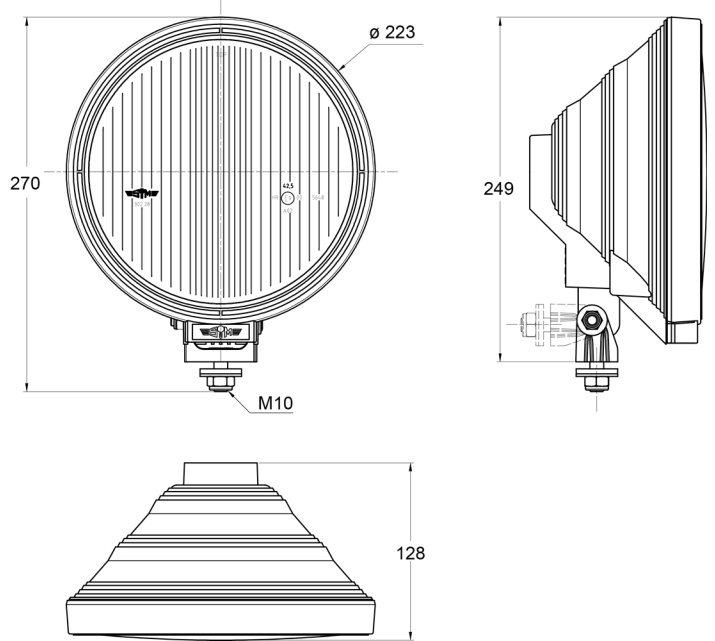

LIGHTS FRONT AND REAR

3228.100000

High beam headlamp | round | pencil

EAN: 5414184018150

Specifications

Certification	ECE R112+R7	Mounting	Bolt M10
Characteristics	LED ring	Mounting side	Front
Color	White	Number of flash patterns	N/A
Colour of lens	Clear	Packing	POS packaging
Connection	N/A	Thickness mm	128 mm
Diameter mm	223 mm	To be ordered by	1
Height mm	270 mm	Type	Driving lights
Light source	Halogen + LED	Weight (kg)	1,196 Kg