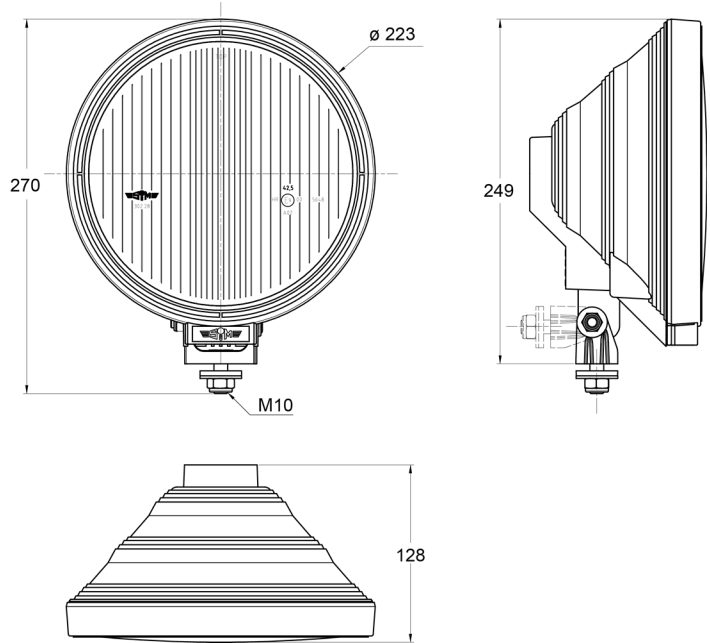

LIGHTS FRONT AND REAR

3228.1000500

High beam headlamp | round | LED ring

EAN: 5414184018167

Specifications

Certification	ECE R112+R7	Mounting	Bolt M10
Characteristics	LED ring	Mounting side	Front
Color	Blue/white	Number of flash patterns	N/A
Colour of lens	Blue	Packing	POS packaging
Connection	N/A	Thickness mm	128 mm
Diameter mm	223 mm	To be ordered by	1
Height mm	270 mm	Type	Driving lights
Light source	Halogen + LED	Weight (kg)	1,090 Kg