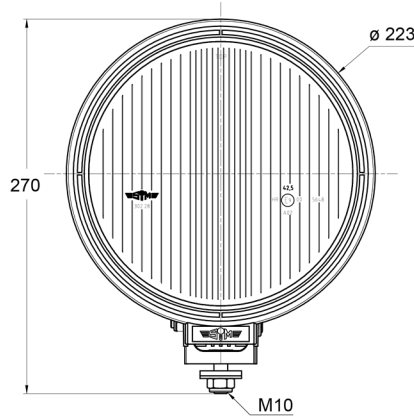

LIGHTS FRONT AND REAR

3228.1000500

High beam headlamp | round | LED ring

EAN: 5414184018167

Specifications

Certification	ECE R112+R7	Mounting	Bolt M10
Characteristics	LED ring	Mounting side	Front
Color	Blue/white	Number of flash patterns	N/A
Colour of lens	Blue	Packing	POS packaging
Connection	N/A	Thickness mm	128 mm
Diameter mm	223 mm	To be ordered by	1
Height mm	270 mm	Type	Driving lights
Light source	Halogen + LED	Weight (kg)	1,090 Kg