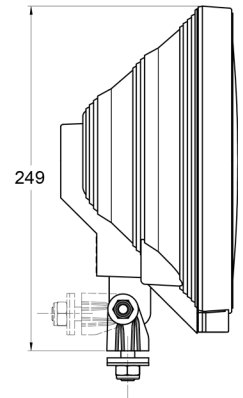

LIGHTS FRONT AND REAR

3228.1000500

High beam headlamp | round | LED ring

EAN: 5414184018167

Specifications

Certification	ECE R112+R7	Mounting	Bolt M10
Characteristics	LED ring	Mounting side	Front
Color	Blue/white	Number of flash patterns	N/A
Colour of lens	Blue	Packing	POS packaging
Connection	N/A	Thickness mm	128 mm
Diameter mm	223 mm	To be ordered by	1
Height mm	270 mm	Type	Driving lights
Light source	Halogen + LED	Weight (kg)	1,090 Kg