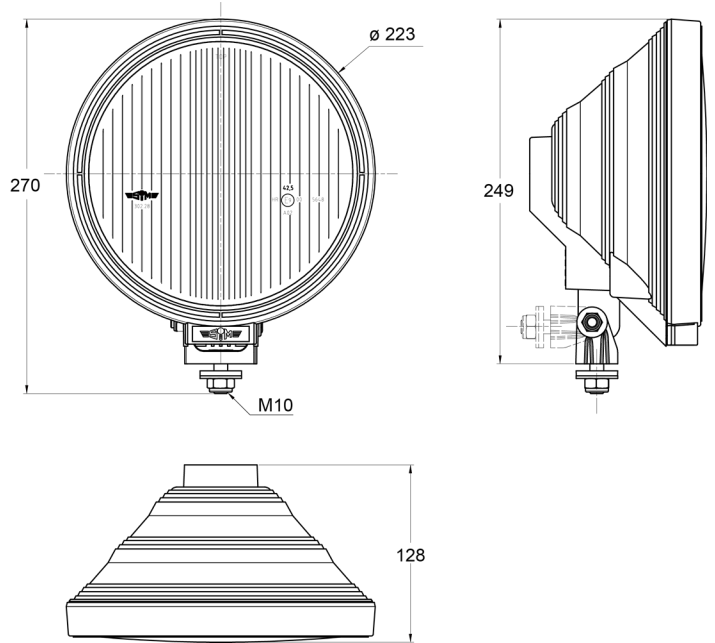

LIGHTS FRONT AND REAR

3228.1000500

High beam headlamp | round | LED ring

EAN: 5414184018167

Specifications

Certification	ECE R112+R7	Mounting	Bolt M10
Characteristics	LED ring	Mounting side	Front
Color	Blue/white	Number of flash patterns	N/A
Colour of lens	Blue	Packing	POS packaging
Connection	N/A	Thickness mm	128 mm
Diameter mm	223 mm	To be ordered by	1
Height mm	270 mm	Type	Driving lights
Light source	Halogen + LED	Weight (kg)	1,090 Kg