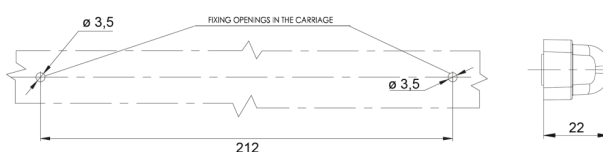

## Specifications

Certification	ECE R38+R23
Characteristics	Made of polycarbonate, making it virtually unbreakable.
Color	Red/white
Colour of lens	Clear
Connection	Open cable ends
EMC	EMC R10
EMC R10	Yes
Height mm	20,5 mm
IP-degree	IP66+IP68
Length mm	237 mm
Length of cable (m)	2 m
Light source	LED
Material	Polycarbonat

Mounting	Surface mount
Mounting side	Rear - Left & right
Operating voltage	12V - 24V
Operation temperature	-30°C / +65°C
Packing	POS packaging
Specifications	Connection wires specially treated to ensure watertightness
Supplied with	Mounting screws
Thickness mm	22 mm
To be ordered by	1
Type	Rear fog/reverse lights
Weight (kg)	0,168 Kg
With Rear fog light	Yes
With Reversing light	Yes