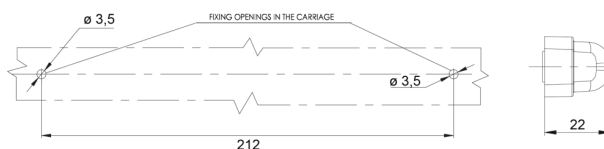

LIGHTS FRONT AND REAR

34LED/3

LED rear fog/reverse light | left+right | 12-24V

EAN: 5414184004009

Specifications

Certification	ECE R38+R23
Characteristics	Made of polycarbonate, making it virtually unbreakable.
Color	Red/white
Colour of lens	Clear
Connection	Open cable ends
EMC	EMC R10
EMC R10	Yes
Height mm	20,5 mm
IP-degree	IP66+IP68
Length mm	237 mm
Length of cable (m)	2 m
Light source	LED
Material	Polycarbonat

Mounting	Surface mount
Mounting side	Rear - Left & right
Operating voltage	12V - 24V
Operation temperature	-30°C / +65°C
Packing	POS packaging
Specifications	Connection wires specially treated to ensure watertightness
Supplied with	Mounting screws
Thickness mm	22 mm
To be ordered by	1
Type	Rear fog/reverse lights
Weight (kg)	0,168 Kg
With Rear fog light	Yes
With Reversing light	Yes