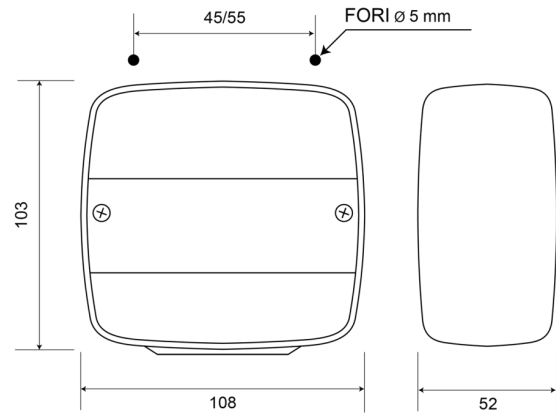

# LIGHTS FRONT AND REAR

35/1PC

Rear light | left+right | license plate light | 12-24V

EAN: 5414184530034

## Specifications

Certification	ECE	Socket	P21W-BA15s/P21/5W-BAY 15d
Color	Amber/red	Supplied with	Mounting screws
Colour of lens	Amber/red	Thickness mm	52 mm
Connection	Grommet	To be ordered by	1
Height mm	103 mm	Type	Rear lights
Length mm	108 mm	Weight (kg)	0,115 Kg
Light source	Halogen	With Direction indicator	Yes
Mounting	Surface mount	With License plate light - under	Yes
Mounting side	Rear - Left & right	With Tail-Stop	Yes
Operating voltage	12V - 24V		