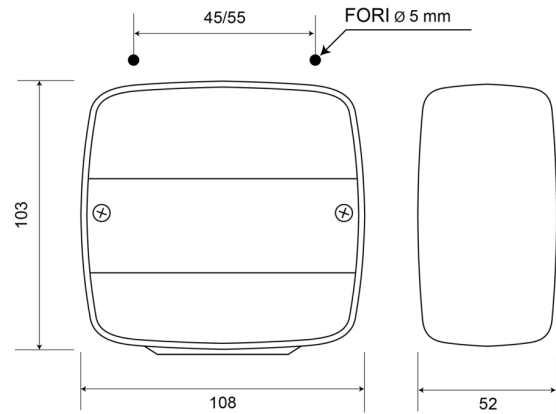

# LIGHTS FRONT AND REAR

35/2PC

Rear light | left+right | 12-24V

EAN: 5414184530041

## Specifications

Certification	ECE	Operating voltage	12V - 24V
Color	Amber/red	Socket	P21W-BA15s/P21/5W-BAY 15d
Colour of lens	Amber/red	Supplied with	Mounting screws
Connection	Grommet	Thickness mm	52 mm
Height mm	103 mm	To be ordered by	1
Length mm	108 mm	Type	Rear lights
Light source	Halogen	Weight (kg)	0,115 Kg
Mounting	Surface mount	With Direction indicator	Yes
Mounting side	Rear - Left & right	With Tail-Stop	Yes