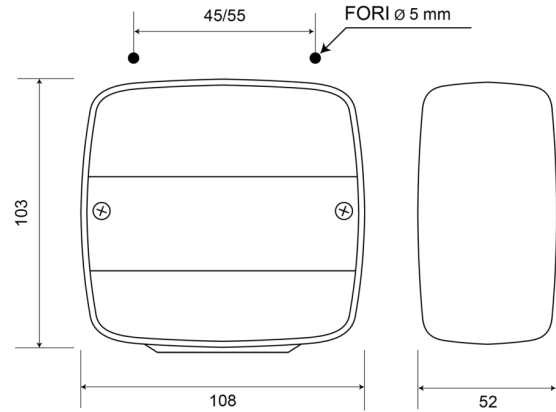

# LIGHTS FRONT AND REAR

35/2PC

Rear light | left+right | 12-24V

EAN: 5414184530041

## Specifications

Certification	ECE	Operating voltage	12V - 24V
Color	Amber/red	Socket	P21W-BA15s/P21/5W-BAY 15d
Colour of lens	Amber/red	Supplied with	Mounting screws
Connection	Grommet	Thickness mm	52 mm
Height mm	103 mm	To be ordered by	1
Length mm	108 mm	Type	Rear lights
Light source	Halogen	Weight (kg)	0,115 Kg
Mounting	Surface mount	With Direction indicator	Yes
Mounting side	Rear - Left & right	With Tail-Stop	Yes