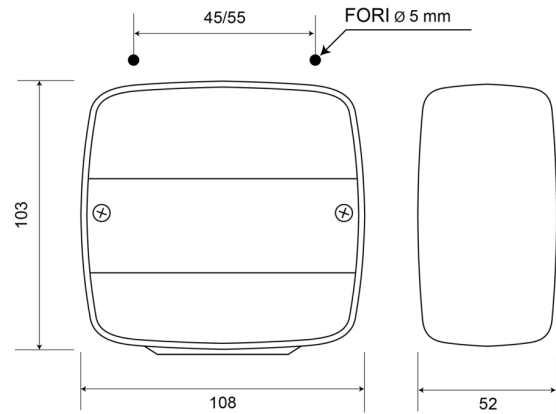

LIGHTS FRONT AND REAR

35/2PC

Rear light | left+right | 12-24V

EAN: 5414184530041

Specifications

Certification	ECE	Operating voltage	12V - 24V
Color	Amber/red	Socket	P21W-BA15s/P21/5W-BAY 15d
Colour of lens	Amber/red	Supplied with	Mounting screws
Connection	Grommet	Thickness mm	52 mm
Height mm	103 mm	To be ordered by	1
Length mm	108 mm	Type	Rear lights
Light source	Halogen	Weight (kg)	0,115 Kg
Mounting	Surface mount	With Direction indicator	Yes
Mounting side	Rear - Left & right	With Tail-Stop	Yes