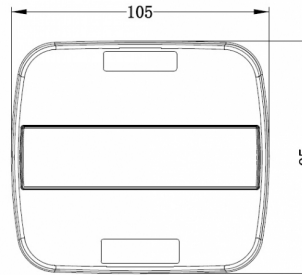

LIGHTS FRONT AND REAR

36SLIMLED/1

LED rear light | left+right | license plate light | 12-24V

EAN: 5414184270060

Specifications

Certification	ECE	Operating voltage	12V - 24V
Color	Amber/red	Packing	POS packaging
Colour of lens	Amber/red	Supplied with	Mounting screws
Connection	Open cable ends	To be ordered by	1
Dimensions	105 x 95 x 28 mm	Type	Rear lights
EMC	EMC	Weight (kg)	0,199 Kg
IP-degree	IP67	With Direction indicator	Yes
Length of cable (m)	0,29 m	With License plate light - side	Yes
Light source	LED	With License plate light - under	Yes
Mounting	Surface mount	With Tail-Stop	Yes
Mounting side	Rear - Left & right	Without triangular reflector	Yes