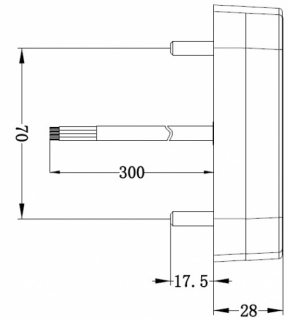

LIGHTS FRONT AND REAR

36SLIMLED/1

LED rear light | left+right | license plate light | 12-24V

EAN: 5414184270060

Specifications

Certification	ECE	Operating voltage	12V - 24V
Color	Amber/red	Packing	POS packaging
Colour of lens	Amber/red	Supplied with	Mounting screws
Connection	Open cable ends	To be ordered by	1
Dimensions	105 x 95 x 28 mm	Type	Rear lights
EMC	EMC	Weight (kg)	0,199 Kg
IP-degree	IP67	With Direction indicator	Yes
Length of cable (m)	0,29 m	With License plate light - side	Yes
Light source	LED	With License plate light - under	Yes
Mounting	Surface mount	With Tail-Stop	Yes
Mounting side	Rear - Left & right	Without triangular reflector	Yes