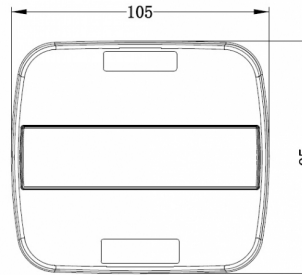

# LIGHTS FRONT AND REAR

36SLIMLED/1

LED rear light | left+right | license plate light | 12-24V

EAN: 5414184270060

## Specifications

Certification	ECE	Operating voltage	12V - 24V
Color	Amber/red	Packing	POS packaging
Colour of lens	Amber/red	Supplied with	Mounting screws
Connection	Open cable ends	To be ordered by	1
Dimensions	105 x 95 x 28 mm	Type	Rear lights
EMC	EMC	Weight (kg)	0,199 Kg
IP-degree	IP67	With Direction indicator	Yes
Length of cable (m)	0,29 m	With License plate light - side	Yes
Light source	LED	With License plate light - under	Yes
Mounting	Surface mount	With Tail-Stop	Yes
Mounting side	Rear - Left & right	Without triangular reflector	Yes