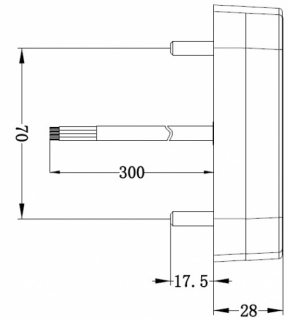

# LIGHTS FRONT AND REAR

36SLIMLED/1

LED rear light | left+right | license plate light | 12-24V

EAN: 5414184270060

## Specifications

Certification	ECE	Operating voltage	12V - 24V
Color	Amber/red	Packing	POS packaging
Colour of lens	Amber/red	Supplied with	Mounting screws
Connection	Open cable ends	To be ordered by	1
Dimensions	105 x 95 x 28 mm	Type	Rear lights
EMC	EMC	Weight (kg)	0,199 Kg
IP-degree	IP67	With Direction indicator	Yes
Length of cable (m)	0,29 m	With License plate light - side	Yes
Light source	LED	With License plate light - under	Yes
Mounting	Surface mount	With Tail-Stop	Yes
Mounting side	Rear - Left & right	Without triangular reflector	Yes