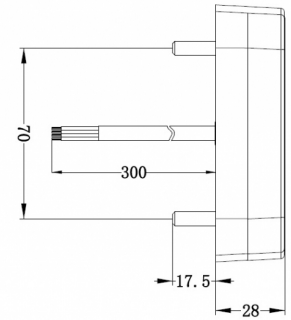

LIGHTS FRONT AND REAR

36SLIMLED/1

LED rear light | left+right | license plate light | 12-24V

EAN: 5414184270060

Specifications

Certification	ECE	Operating voltage	12V - 24V
Color	Amber/red	Packing	POS packaging
Colour of lens	Amber/red	Supplied with	Mounting screws
Connection	Open cable ends	To be ordered by	1
Dimensions	105 x 95 x 28 mm	Type	Rear lights
EMC	EMC	Weight (kg)	0,199 Kg
IP-degree	IP67	With Direction indicator	Yes
Length of cable (m)	0,29 m	With License plate light - side	Yes
Light source	LED	With License plate light - under	Yes
Mounting	Surface mount	With Tail-Stop	Yes
Mounting side	Rear - Left & right	Without triangular reflector	Yes