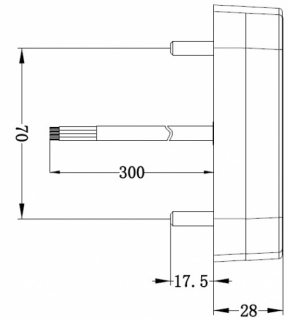

## Specifications

Certification	ECE	Mounting side	Rear - Left & right
Color	Amber/red	Operating voltage	12V - 24V
Colour of lens	Amber/red	Packing	POS packaging
Connection	Open cable ends	Supplied with	Mounting screws
Dimensions	105 x 95 x 28 mm	To be ordered by	1
EMC	EMC	Type	Rear lights
IP-degree	IP67	Weight (kg)	0,197 Kg
Length of cable (m)	0,29 m	With Direction indicator	Yes
Light source	LED	With Tail-Stop	Yes
Mounting	Surface mount	Without triangular reflector	Yes