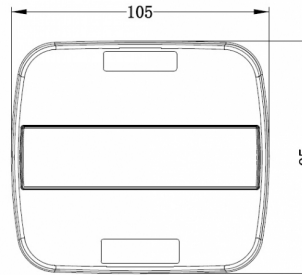

## Specifications

Certification	ECE	Mounting side	Rear - Left & right
Color	Amber/red	Operating voltage	12V - 24V
Colour of lens	Amber/red	Packing	POS packaging
Connection	Open cable ends	Supplied with	Mounting screws
Dimensions	105 x 95 x 28 mm	To be ordered by	1
EMC	EMC	Type	Rear lights
IP-degree	IP67	Weight (kg)	0,197 Kg
Length of cable (m)	0,29 m	With Direction indicator	Yes
Light source	LED	With Tail-Stop	Yes
Mounting	Surface mount	Without triangular reflector	Yes