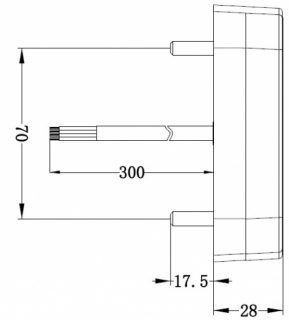

LIGHTS FRONT AND REAR

36SLIMLED/2

LED rear light | left+right | 12-24V

EAN: 5414184270077

Specifications

Certification	ECE	Mounting side	Rear - Left & right
Color	Amber/red	Operating voltage	12V - 24V
Colour of lens	Amber/red	Packing	POS packaging
Connection	Open cable ends	Supplied with	Mounting screws
Dimensions	105 x 95 x 28 mm	To be ordered by	1
EMC	EMC	Type	Rear lights
IP-degree	IP67	Weight (kg)	0,197 Kg
Length of cable (m)	0,29 m	With Direction indicator	Yes
Light source	LED	With Tail-Stop	Yes
Mounting	Surface mount	Without triangular reflector	Yes