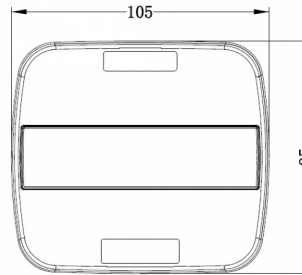

LIGHTS FRONT AND REAR

36SLIMLED/2

LED rear light | left+right | 12-24V

EAN: 5414184270077

Specifications

Certification	ECE	Mounting side	Rear - Left & right
Color	Amber/red	Operating voltage	12V - 24V
Colour of lens	Amber/red	Packing	POS packaging
Connection	Open cable ends	Supplied with	Mounting screws
Dimensions	105 x 95 x 28 mm	To be ordered by	1
EMC	EMC	Type	Rear lights
IP-degree	IP67	Weight (kg)	0,197 Kg
Length of cable (m)	0,29 m	With Direction indicator	Yes
Light source	LED	With Tail-Stop	Yes
Mounting	Surface mount	Without triangular reflector	Yes