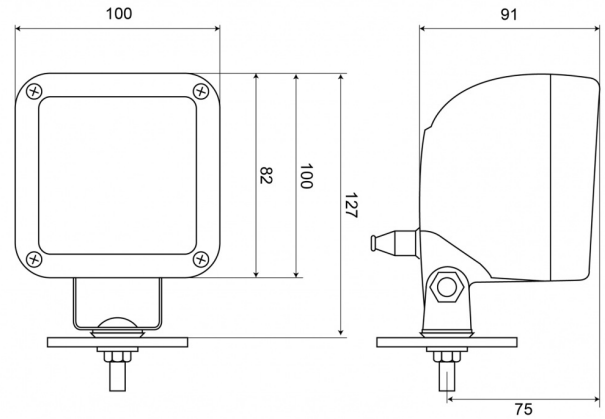

EAN: 5414184530287

Specifications

Characteristics	Plastic body, matt black finish. Insensitive to corrosion.	Operation temperature	-30°C / +65°C
Color	White	Packing	White box with label
Colour of lens	Clear	Socket	H3
Connection	Push-on terminals	Supplied with	Mounting screws
Dimensions	100 x 127 x 91 mm	To be ordered by	1
Length of cable (m)	N/A	Type	Square
Light source	Halogen	Weight (kg)	0,57 Kg
Lumen	N/A		
Mounting	Bolt		
Operating voltage	12V - 24V		