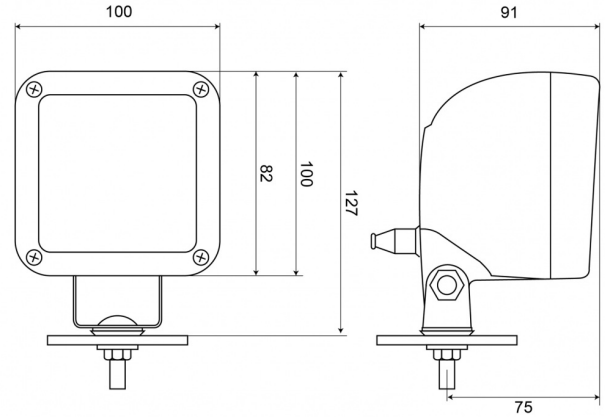

EAN: 5414184530287

Specifications

Characteristics	Plastic body, matt black finish. Insensitive to corrosion.	Operation temperature	-30°C / +65°C
Color	White	Packing	White box with label
Colour of lens	Clear	Socket	H3
Connection	Push-on terminals	Supplied with	Mounting screws
Dimensions	100 x 127 x 91 mm	To be ordered by	1
Length of cable (m)	N/A	Type	Square
Light source	Halogen	Weight (kg)	0,57 Kg
Lumen	N/A		
Mounting	Bolt		
Operating voltage	12V - 24V		