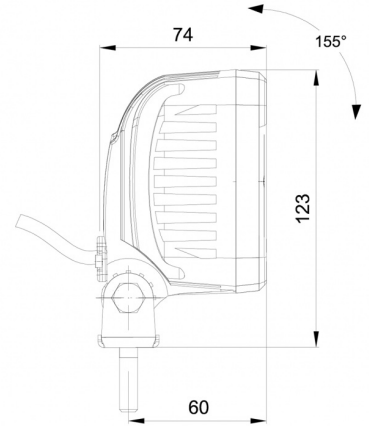

WORK LIGHTS

467 LED

LED worklamp | 12-50V | square | 1600 lumen

EAN: 5414184530355

Specifications

ADR approved	Yes	Lumen range	Medium (800 - 2000 Lumen)
Characteristics	Plastic body, matt black finish. Insensitive to corrosion.	Mounting	Bolt
Color	White	Number of LEDs	9
Colour of LEDs	White	Operating voltage	12V - 50V
Colour of lens	Clear	Operation temperature	-30°C / +65°C
Connection	Open cable ends	Packing	POS packaging
Dimensions	100 x 100 x 74 mm	Supplied with	Mounting screws
EMC	EMC R10	To be ordered by	1
EMC R10	Yes	Type	Square
IP-degree	IP68	Watt	13,50 Watt
Kelvin value	6000K	Weight (kg)	0,532 Kg
Length of cable (m)	1,50 m		
Light source	LED		
Lumen	1600		