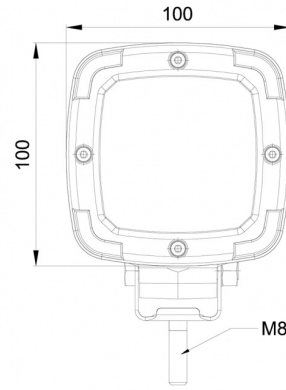

## Specifications

ADR approved	Yes	Lumen range	Medium (800 - 2000 Lumen)
Characteristics	Plastic body, matt black finish. Insensitive to corrosion.	Mounting	Bolt
Color	White	Number of LEDs	9
Colour of LEDs	White	Operating voltage	12V - 50V
Colour of lens	Clear	Operation temperature	-30°C / +65°C
Connection	Open cable ends	Packing	POS packaging
Dimensions	100 x 100 x 74 mm	Supplied with	Mounting screws
EMC	EMC R10	To be ordered by	1
EMC R10	Yes	Type	Square
IP-degree	IP68	Watt	13,50 Watt
Kelvin value	6000K	Weight (kg)	0,532 Kg
Length of cable (m)	1,50 m		
Light source	LED		
Lumen	1600		