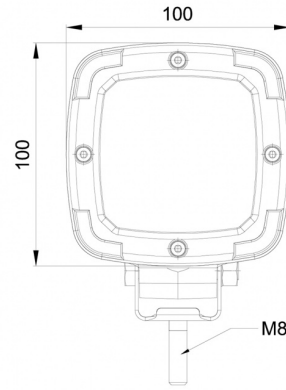

WORK LIGHTS

467 LED

LED worklamp | 12-50V | square | 1600 lumen

EAN: 5414184530355

Specifications

ADR approved	Yes	Lumen range	Medium (800 - 2000 Lumen)
Characteristics	Plastic body, matt black finish. Insensitive to corrosion.	Mounting	Bolt
Color	White	Number of LEDs	9
Colour of LEDs	White	Operating voltage	12V - 50V
Colour of lens	Clear	Operation temperature	-30°C / +65°C
Connection	Open cable ends	Packing	POS packaging
Dimensions	100 x 100 x 74 mm	Supplied with	Mounting screws
EMC	EMC R10	To be ordered by	1
EMC R10	Yes	Type	Square
IP-degree	IP68	Watt	13,50 Watt
Kelvin value	6000K	Weight (kg)	0,532 Kg
Length of cable (m)	1,50 m		
Light source	LED		
Lumen	1600		