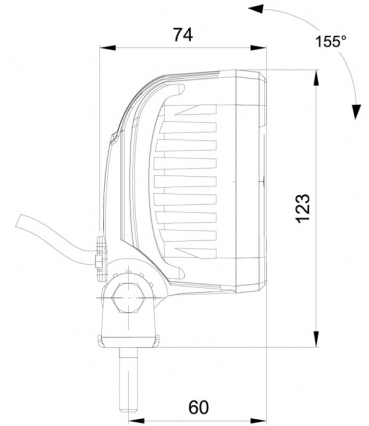

# WORK LIGHTS

467 LED

LED worklamp | 12-50V | square | 1600 lumen

EAN: 5414184530355

## Specifications

ADR approved	Yes	Lumen range	Medium (800 - 2000 Lumen)
Characteristics	Plastic body, matt black finish. Insensitive to corrosion.	Mounting	Bolt
Color	White	Number of LEDs	9
Colour of LEDs	White	Operating voltage	12V - 50V
Colour of lens	Clear	Operation temperature	-30°C / +65°C
Connection	Open cable ends	Packing	POS packaging
Dimensions	100 x 100 x 74 mm	Supplied with	Mounting screws
EMC	EMC R10	To be ordered by	1
EMC R10	Yes	Type	Square
IP-degree	IP68	Watt	13,50 Watt
Kelvin value	6000K	Weight (kg)	0,532 Kg
Length of cable (m)	1,50 m		
Light source	LED		
Lumen	1600		